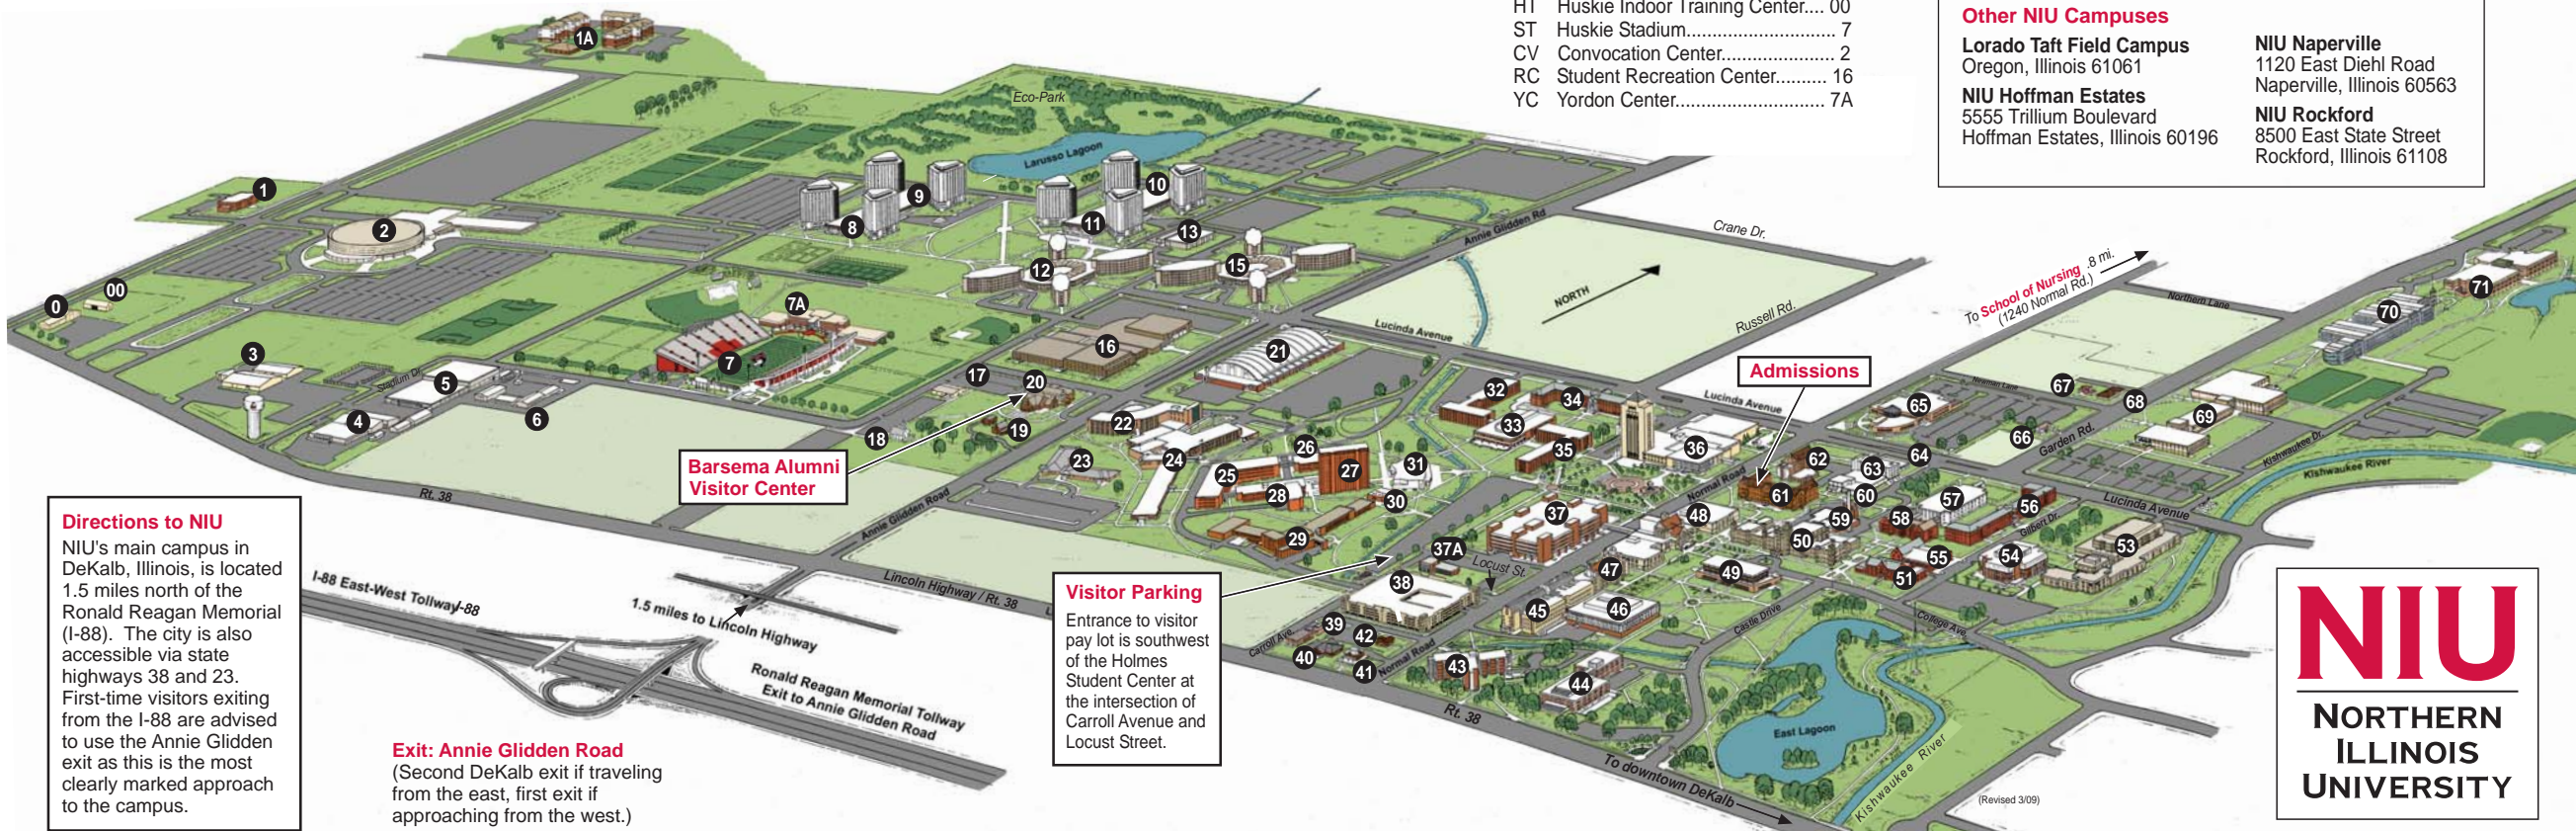

## Other DeKalb Facilities (Not Shown on Map)

AA	Art Annex	2211 Sycamore Road
UC	Center for Child Welfare and Education	University City, Unit H 817 West Lincoln Highway
NB	Illinois Council on Economic Education (ICEE)	155 North Third Street, Suite 504
BC	NIU Broadcast Center	801 North First Street
NS	NIU School of Nursing	1240 Normal Road
WL	NIU/Monsanto	3100 Sycamore Road
SR	William R. Monat Building	Social Science Research Institute Third and Locust Streets

## Other NIU Campuses

**Lorado Taft Field Campus**  
Oregon, Illinois 61061

**NIU Hoffman Estates**  
5555 Trillium Boulevard  
Hoffman Estates, Illinois 60196

**NIU Naperville**  
1120 East Diehl Road  
Naperville, Illinois 60563

### Directions to NIU

NIU's main campus in DeKalb, Illinois, is located 1.5 miles north of the Ronald Reagan Memorial (I-88). The city is also accessible via state highways 38 and 23. First-time visitors exiting from the I-88 are advised to use the Annie Glidden exit as this is the most clearly marked approach to the campus.

**Exit: Annie Glidden Road**  
(Second DeKalb exit if traveling from the east, first exit if approaching from the west.)