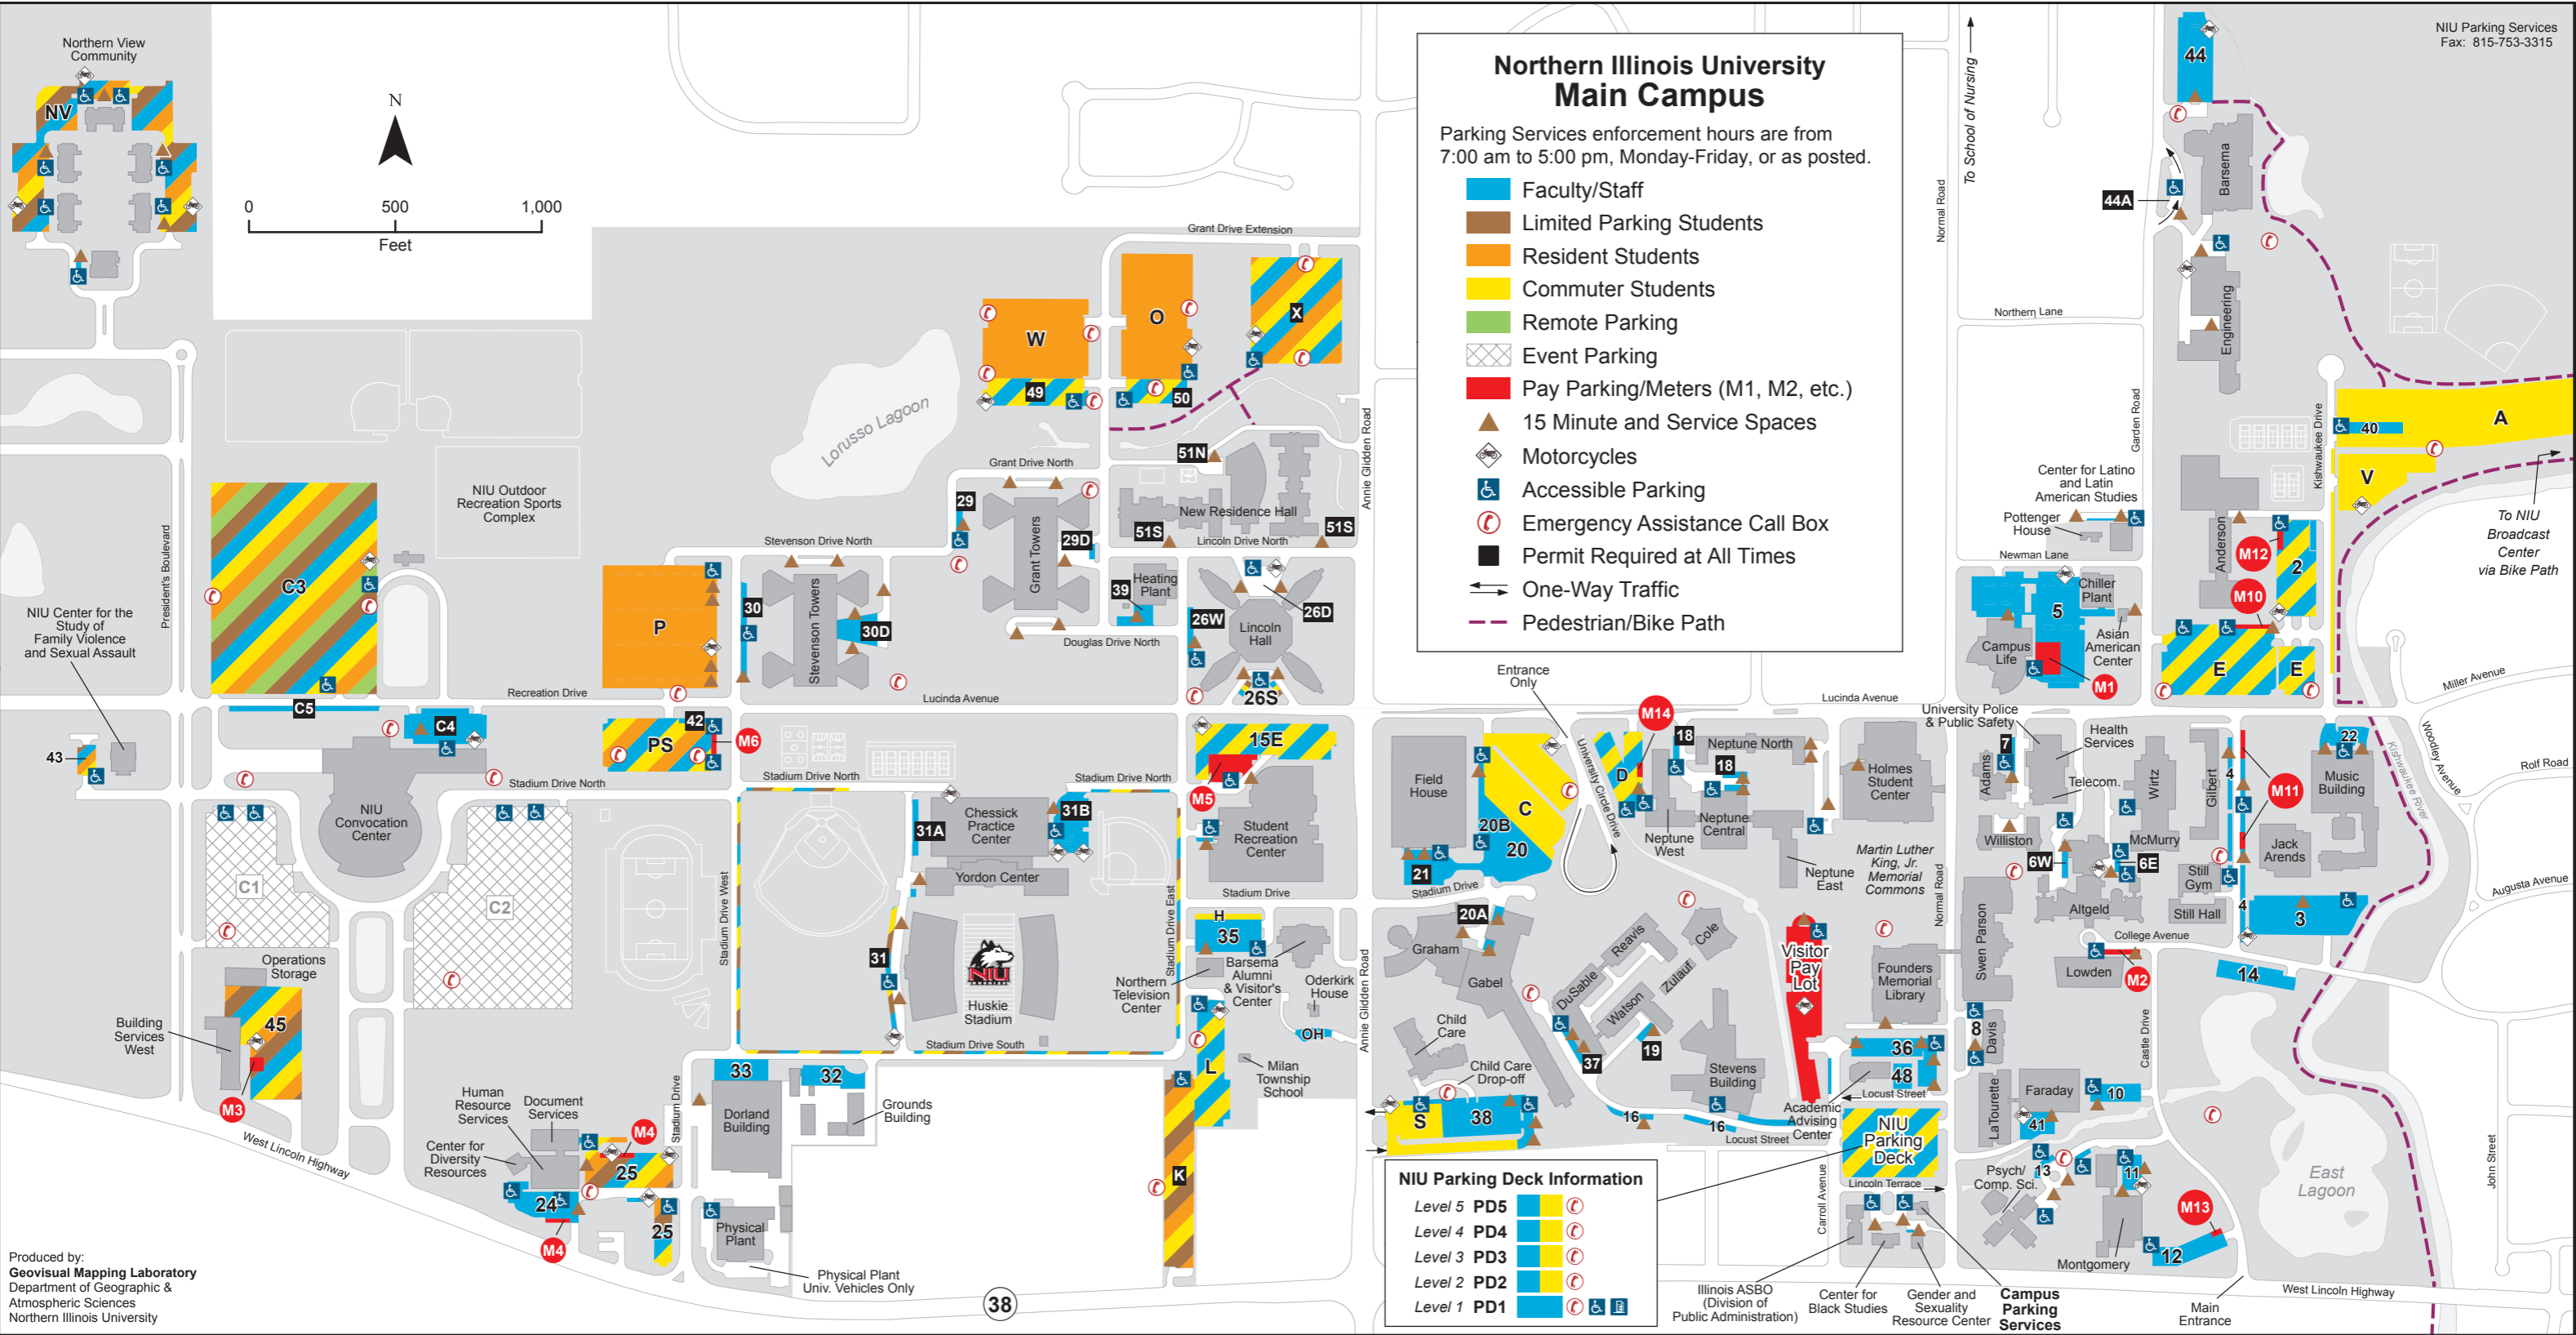

Northern Illinois University Main Campus

Parking Services enforcement hours are from 7:00 am to 5:00 pm, Monday-Friday, or as posted.

- Faculty/Staff
- Limited Parking Students
- Resident Students
- Commuter Students
- Remote Parking
- Event Parking
- Pay Parking/Meters (M1, M2, etc.)
- 15 Minute and Service Spaces
- Motorcycles
- Accessible Parking
- Emergency Assistance Call Box
- Permit Required at All Times
- One-Way Traffic
- Pedestrian/Bike Path

NIU Parking Deck Information

Level 5	PD5			
Level 4	PD4			
Level 3	PD3			
Level 2	PD2			
Level 1	PD1			