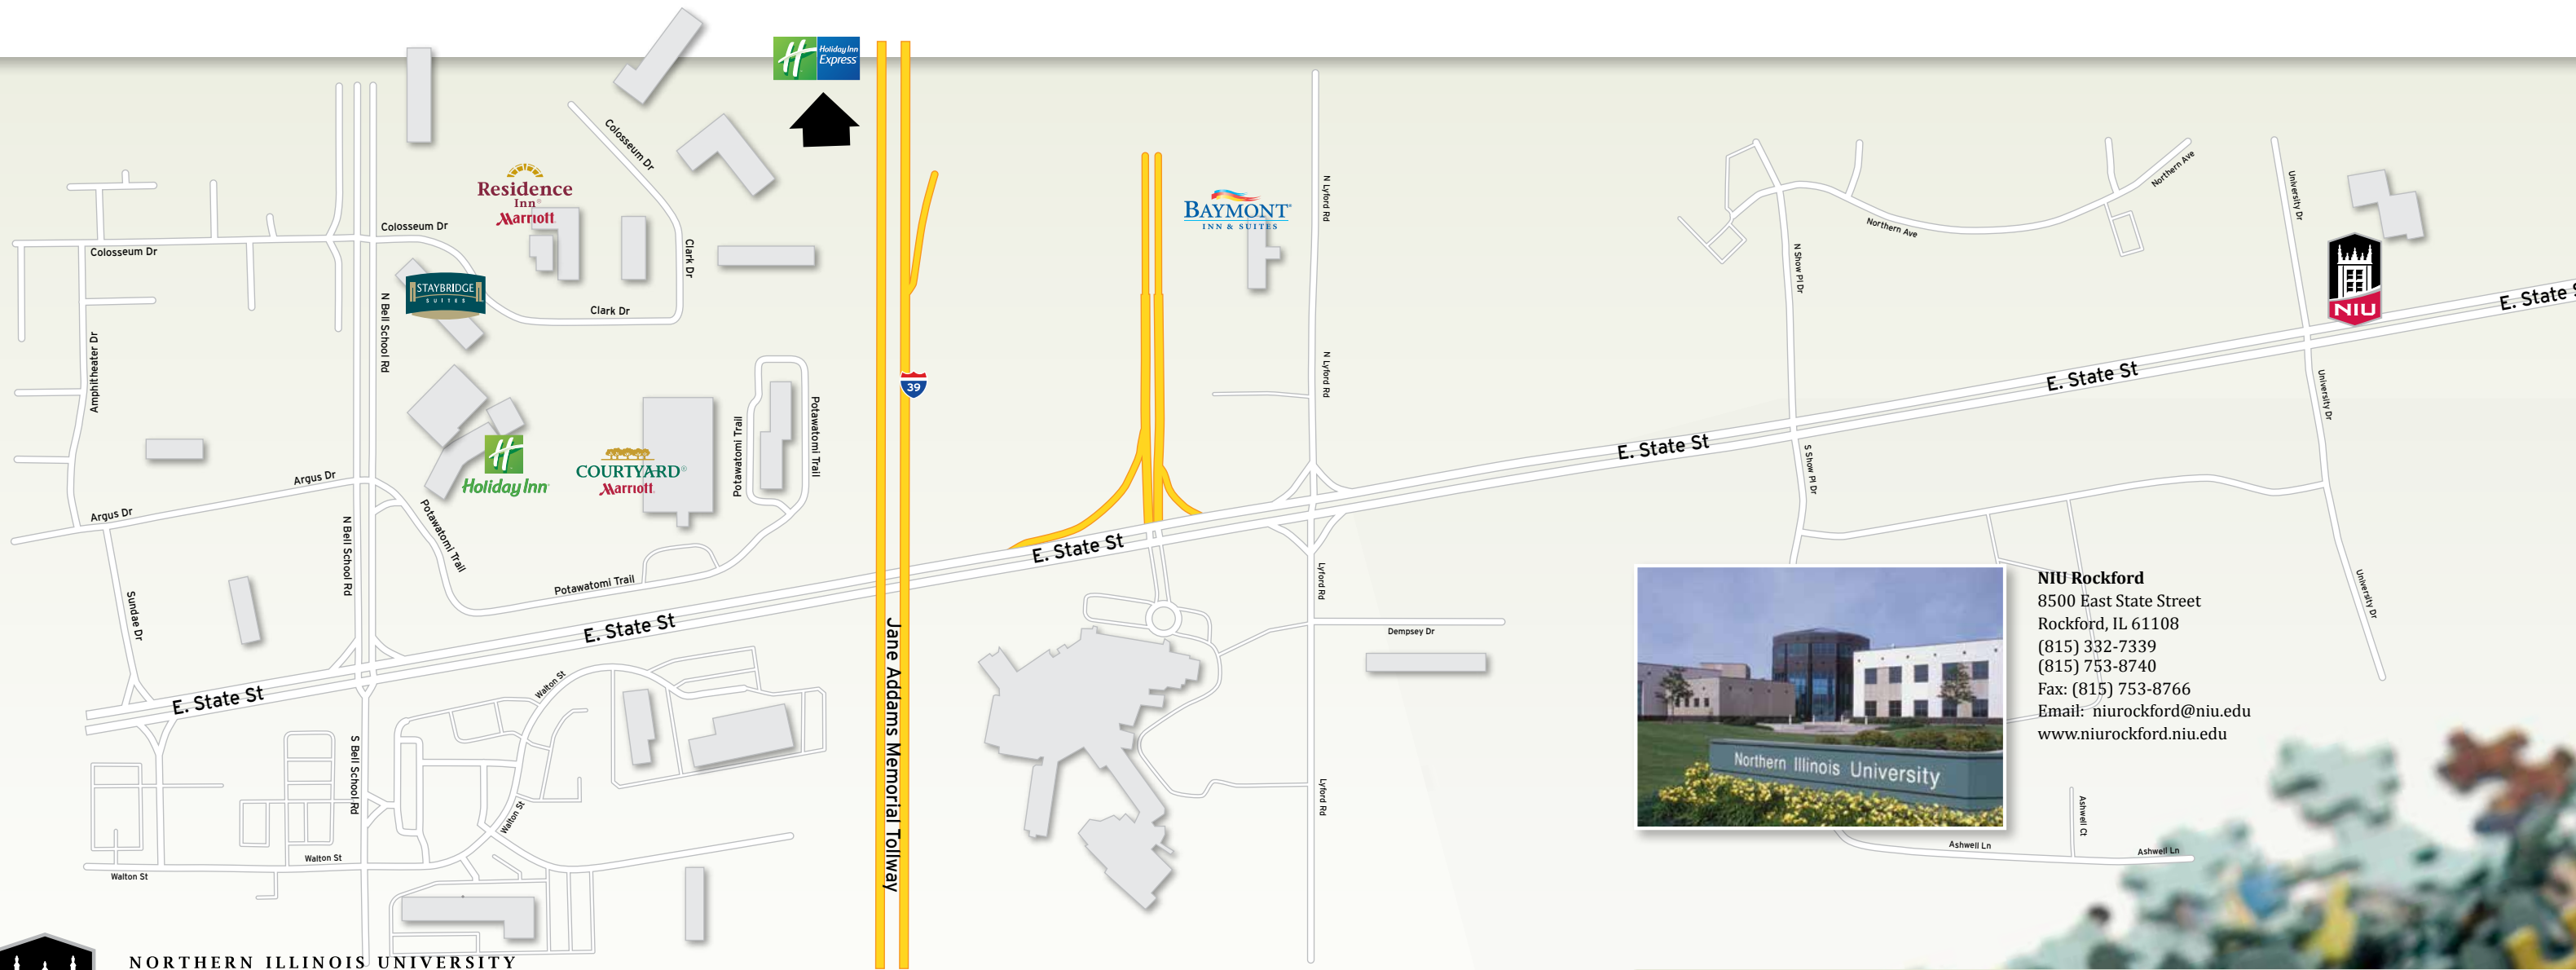

Hotels near the Rockford Conference Center

Baymont Inn Suites
662 North Lyford Road
Rockford, IL 61107
815-229-8200
<http://www.baymontinns.com>

Contact: Andrew Reynolds
815-398-2200

Distance: 0.7 mile

Courtyard by Marriott
7676 East State Street
Rockford IL 61108
815-397-6222
www.marriott.com

Contact: Jessica Green
815-397-6222

Distance: 0.9 mile

Holiday Inn
7550 E. State Street
Rockford, IL 61108
815-398-2200
www.holidayinn.com

Contact: Andrew Reynolds
815-398-2200

Distance: 1.6 miles

Holiday Inn Express
7552 Park Place
Loves Park, IL 61111
815-654-4100
www.hiexpress.com

Contact: Andrew Reynolds
815-398-2200

Distance: 4.7 miles

Residence Inn by Marriott
7542 Colosseum Drive
Rockford, IL 61107
815-227-0013
<http://www.marriott.com>

Contact: Terry Byrne
815-227-0013

Distance: 1.4 miles

Staybridge Suites
633 North Bell School Road
Rockford, IL 61107
815-397-0200
www.staybridge.com

Contact: Andrew Reynolds
815-398-2200

Distance: 1.3 mile

NIU Rockford
8500 East State Street
Rockford, IL 61108
(815) 332-7339
(815) 753-8740
Fax: (815) 753-8766
Email: niurockford@niu.edu
www.niurockford.niu.edu

NORTHERN ILLINOIS UNIVERSITY
Rockford Conference Center

Where Meetings Come Together