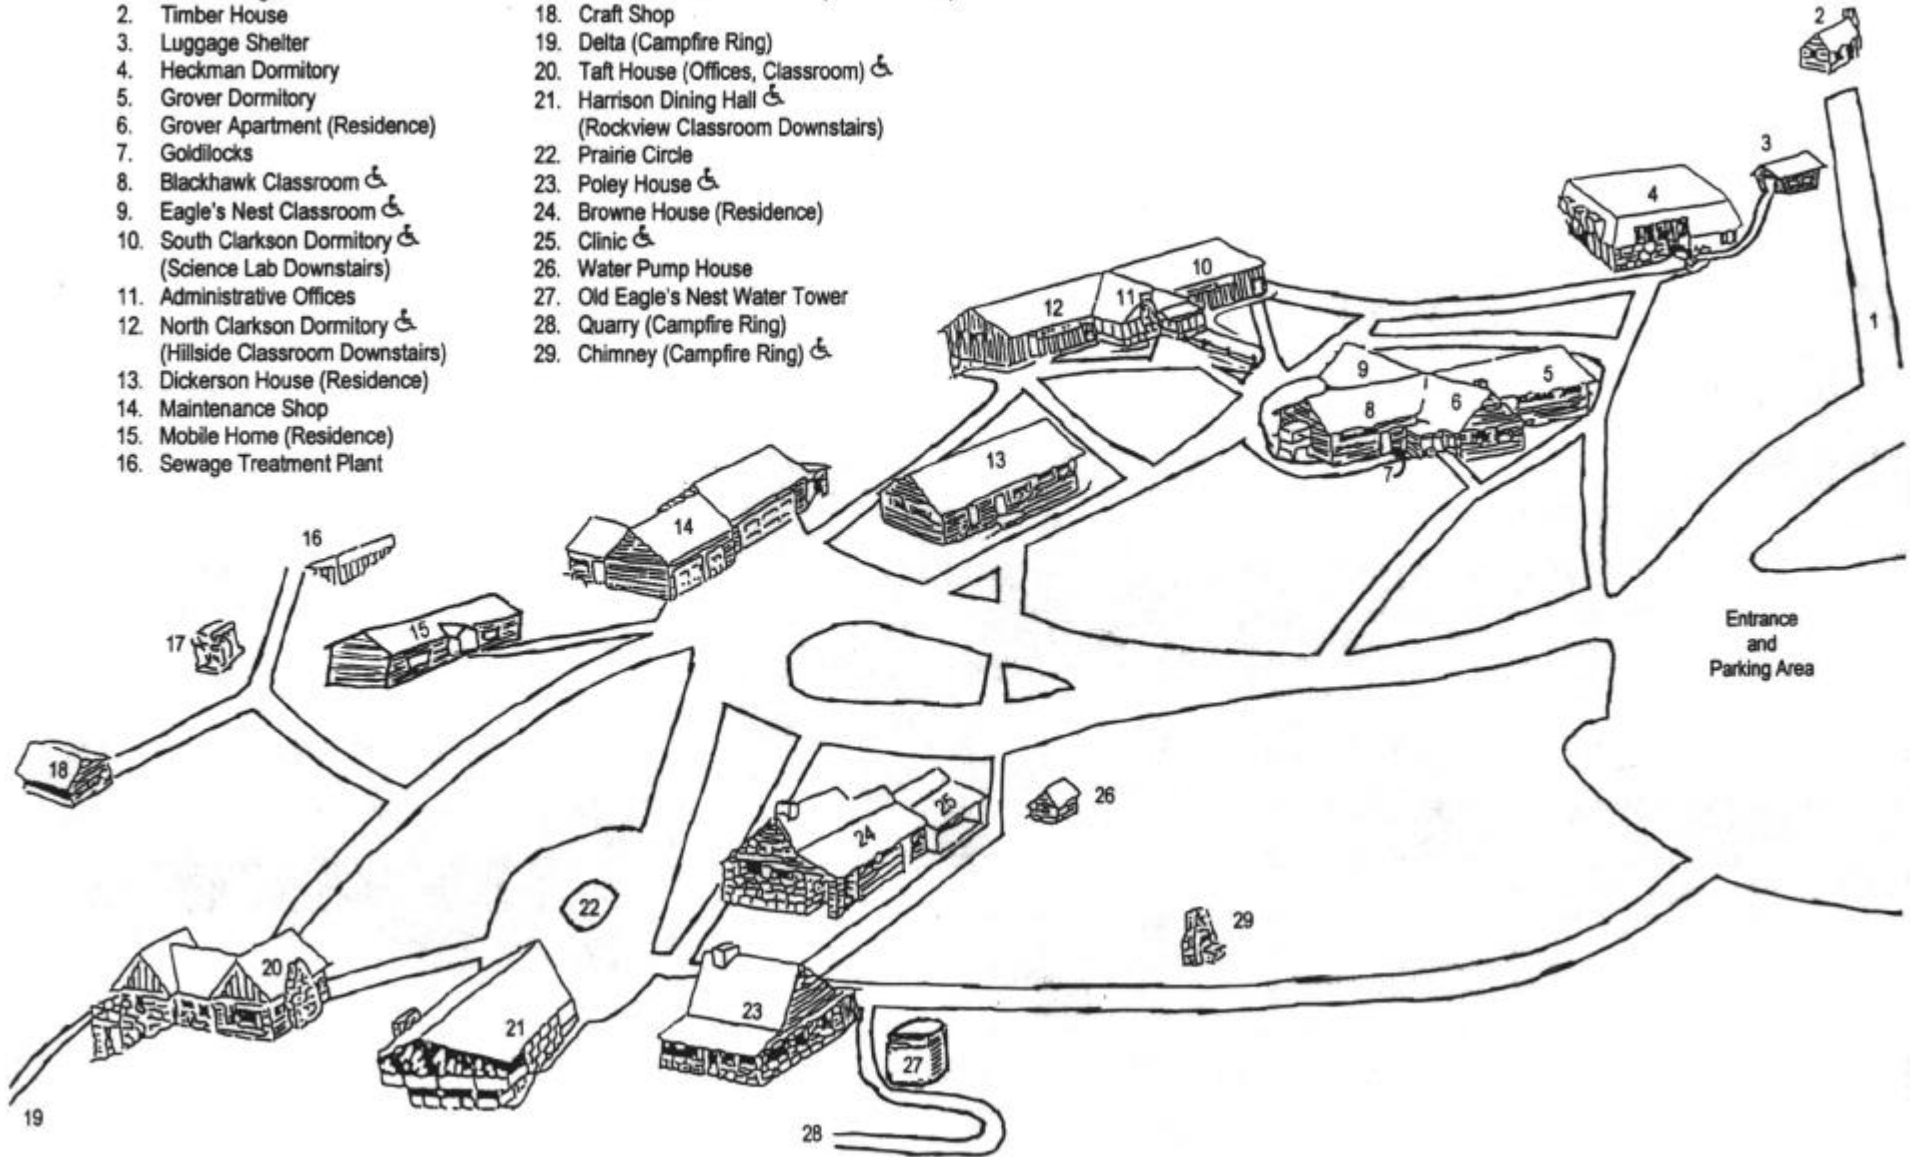

# LORADO TAFT FIELD CAMPUS

NORTHERN ILLINOIS  
UNIVERSITY

- |                                 |   |
|---------------------------------|---|
| 1. Bus Parking                  | 17. Funeral Procession Statue (Seven Muses) |
| 2. Timber House                 | 18. Craft Shop                              |
| 3. Luggage Shelter              | 19. Delta (Campfire Ring)                   |
| 4. Heckman Dormitory            | 20. Taft House (Offices, Classroom) &       |
| 5. Grover Dormitory             | 21. Harrison Dining Hall &                  |
| 6. Grover Apartment (Residence) | (Rockview Classroom Downstairs)             |
| 7. Goldilocks                   | 22. Prairie Circle                          |
| 8. Blackhawk Classroom &        | 23. Poley House &                           |
| 9. Eagle's Nest Classroom &     | 24. Browne House (Residence)                |
| 10. South Clarkson Dormitory &  | 25. Clinic &                                |
| (Science Lab Downstairs)        | 26. Water Pump House                        |
| 11. Administrative Offices      | 27. Old Eagle's Nest Water Tower            |
| 12. North Clarkson Dormitory &  | 28. Quarry (Campfire Ring)                  |
| (Hillside Classroom Downstairs) | 29. Chimney (Campfire Ring) &               |
| 13. Dickerson House (Residence) |   |
| 14. Maintenance Shop            |   |
| 15. Mobile Home (Residence)     |   |
| 16. Sewage Treatment Plant      |   |

Rock River

Rock River