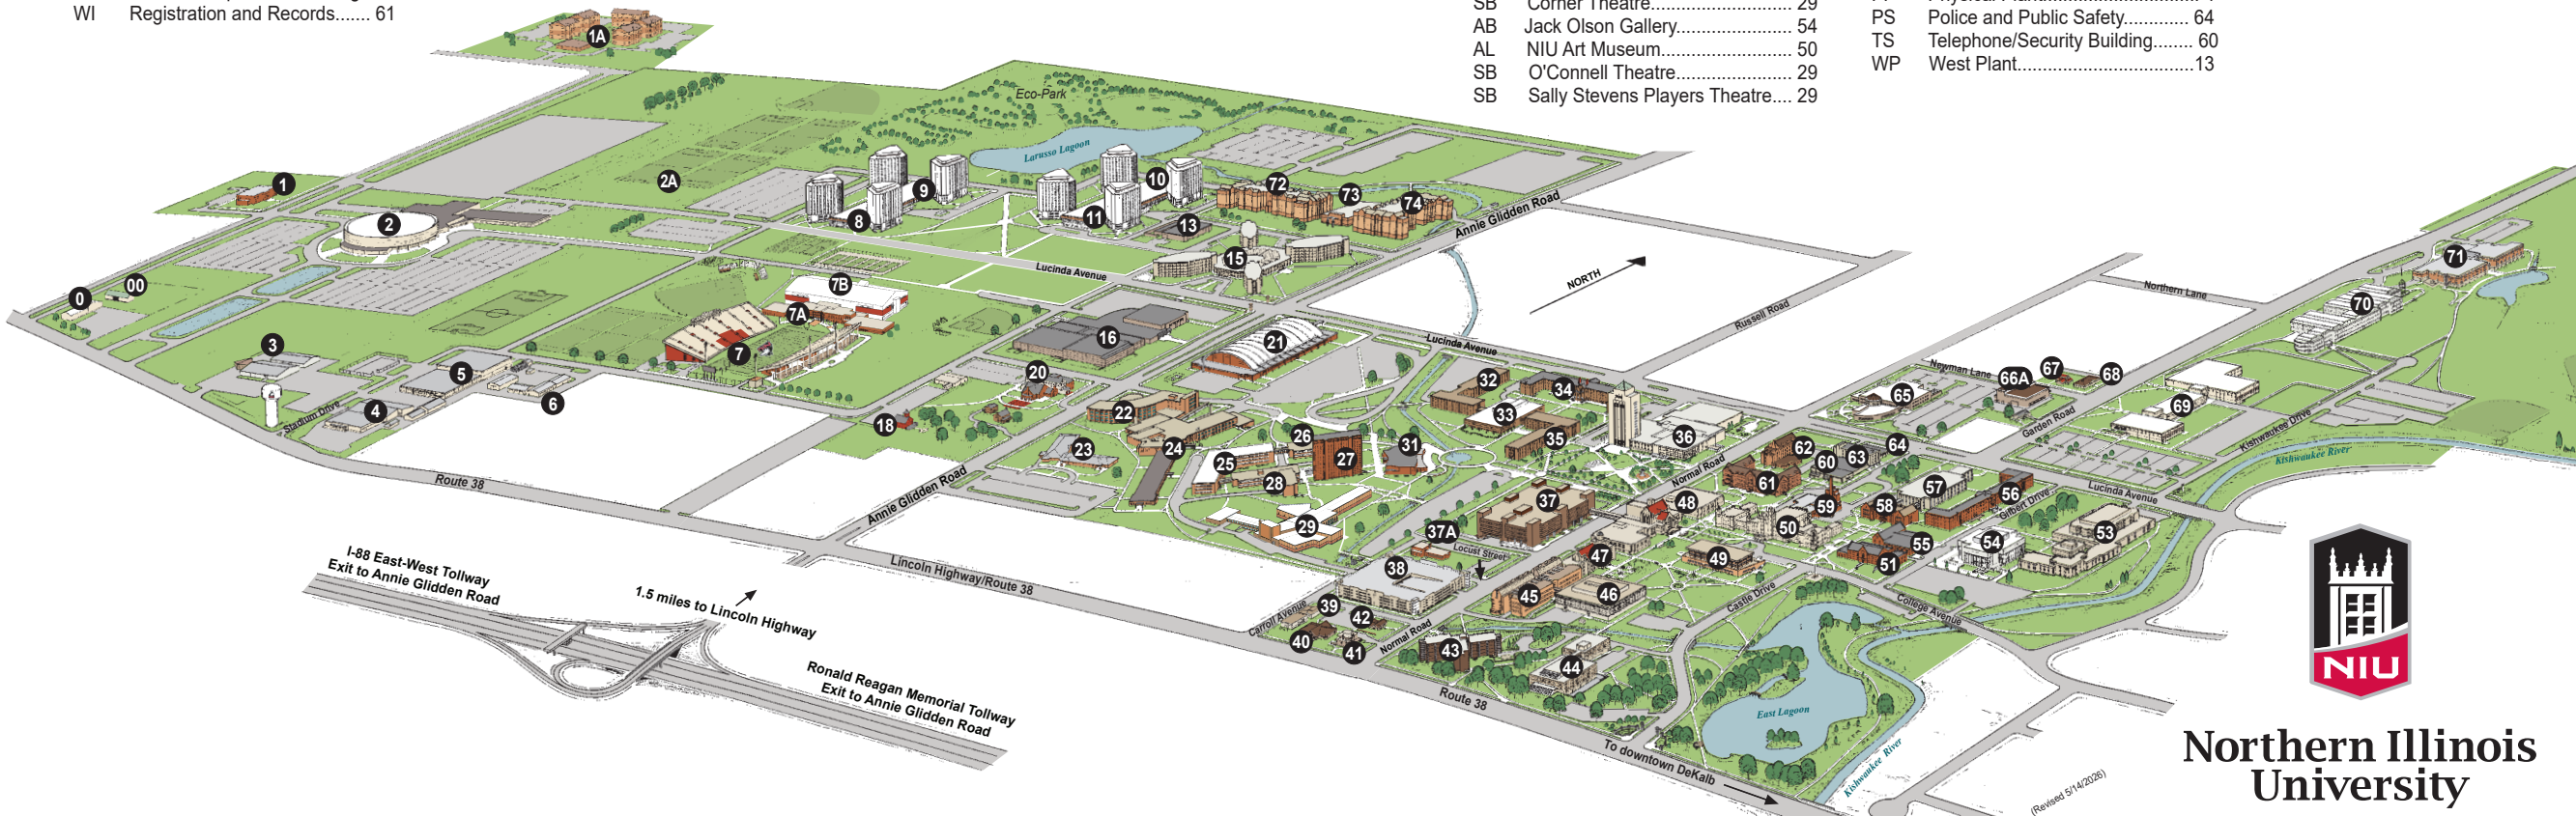

Museums and Theatres

CO	Anthropology Museum.....	31
SB	Black Box Theatre.....	29
MB	Boutell Concert Hall.....	53
SB	Corner Theatre.....	29
AB	Jack Olson Gallery.....	54
AL	NIU Art Museum.....	50
SB	O'Connell Theatre.....	29
SB	Sally Stevens Players Theatre....	29

Recreation Facilities

CPC	Chessick Practice Center.....	7B
CV	Convocation Center.....	2
EF	Evans Field House.....	21
HC	Holmes Student Center.....	36
ST	Huskie Stadium.....	7
ORC	Outdoor Recreation Sports Complex.....	2A
RC	Recreation Center.....	16
YC	Yordon Center.....	7A

Service Facilities

BSW	Building Services.....	0
CC	Child Care Center.....	23
CF	Center for the Study of Family Violence and Sexual Assault.....	1
CWP	Chilled Water Plant.....	66A
DB	Dorland Building.....	5
EP	East Heating Plant.....	59
GR	Grounds Building.....	6
HS	Health Services.....	63
PG	NIU Parking Deck.....	38
OST	Operations Storage.....	00
PP	Physical Plant.....	4
PS	Police and Public Safety.....	64
TS	Telephone/Security Building.....	60
WP	West Plant.....	13

Other DeKalb Facilities (Not Shown on Map)

LW	Labs for Wellness 2280 Bethany Road
BC	NIU Broadcast Center 801 North First Street
WL	Wellness Literacy Center 3100 Sycamore Road

Other NIU Campuses

NIU Naperville 1120 East Diehl Road Naperville, Illinois 60563
NIU Rockford 8500 East State Street Rockford, Illinois 61108

Northern Illinois
University