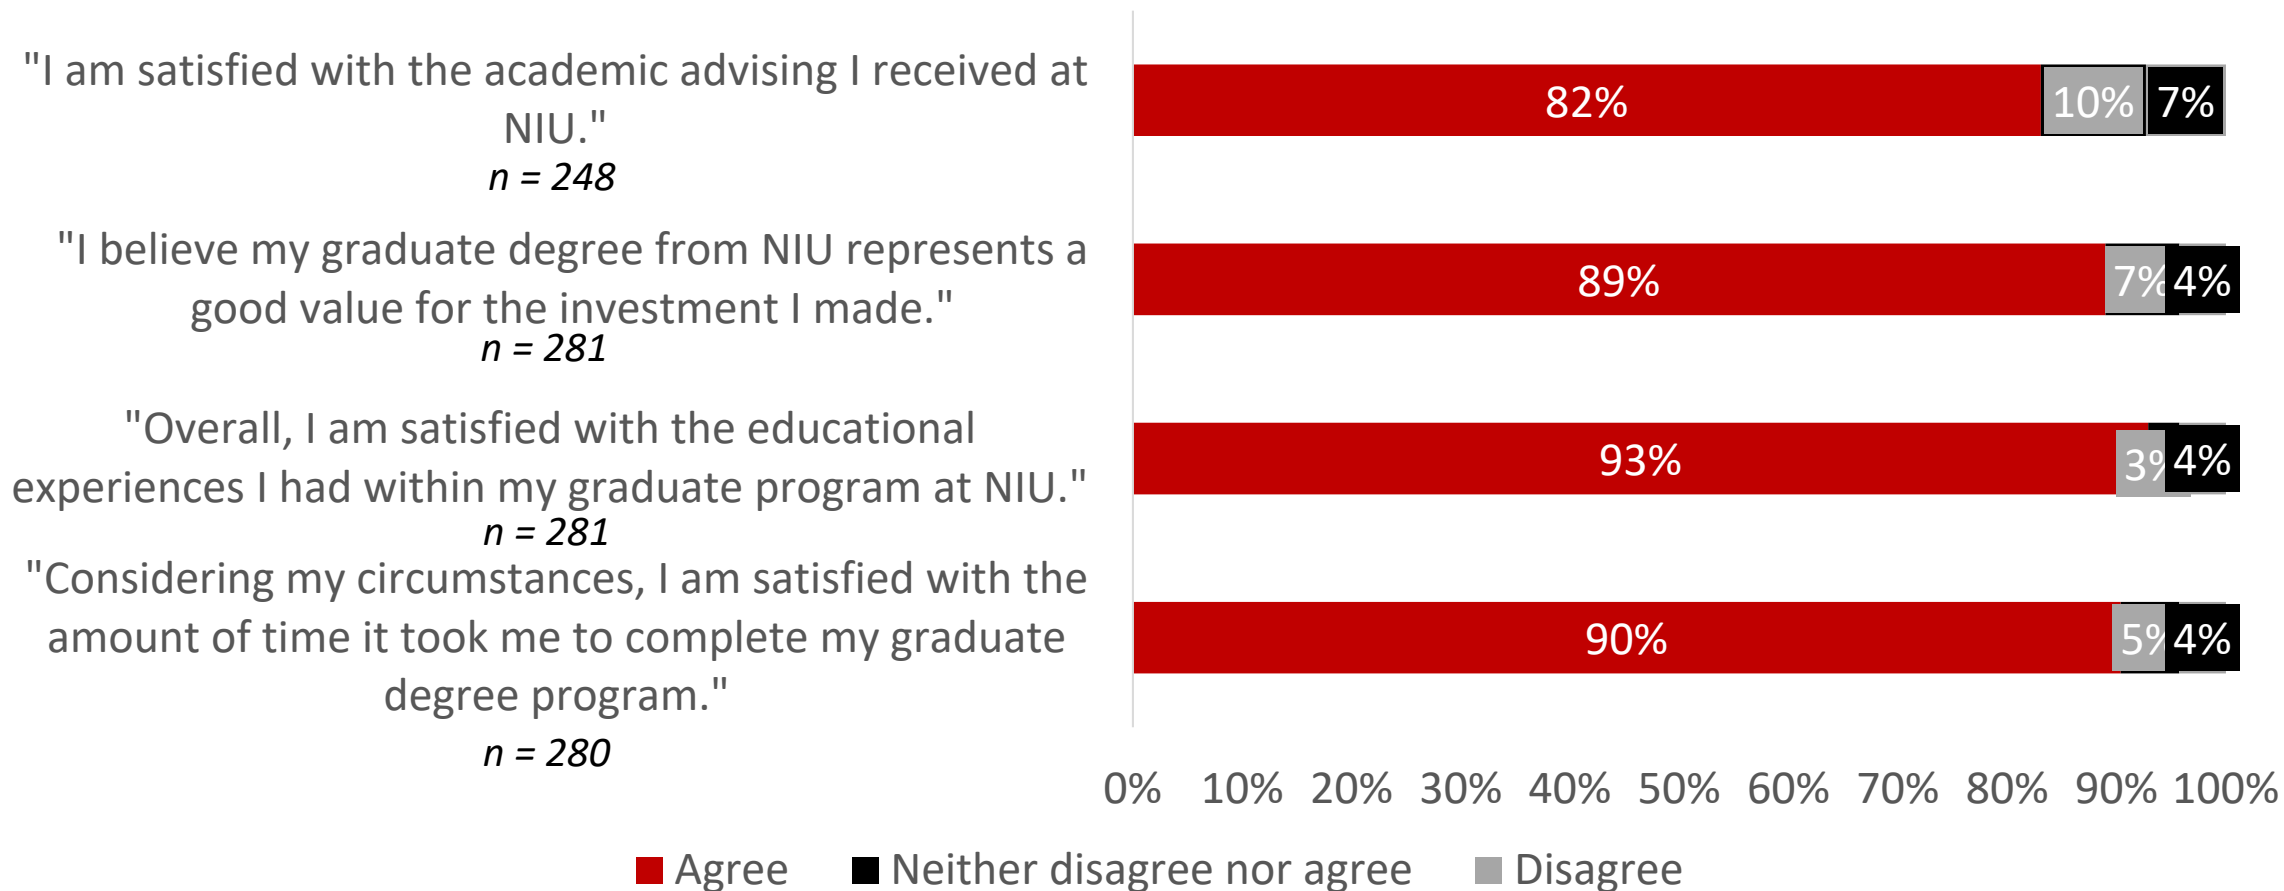

Satisfaction with NIU Degree

Agree = Somewhat Agree and Strongly Agree; **Disagree** = Somewhat Disagree and Strongly Disagree