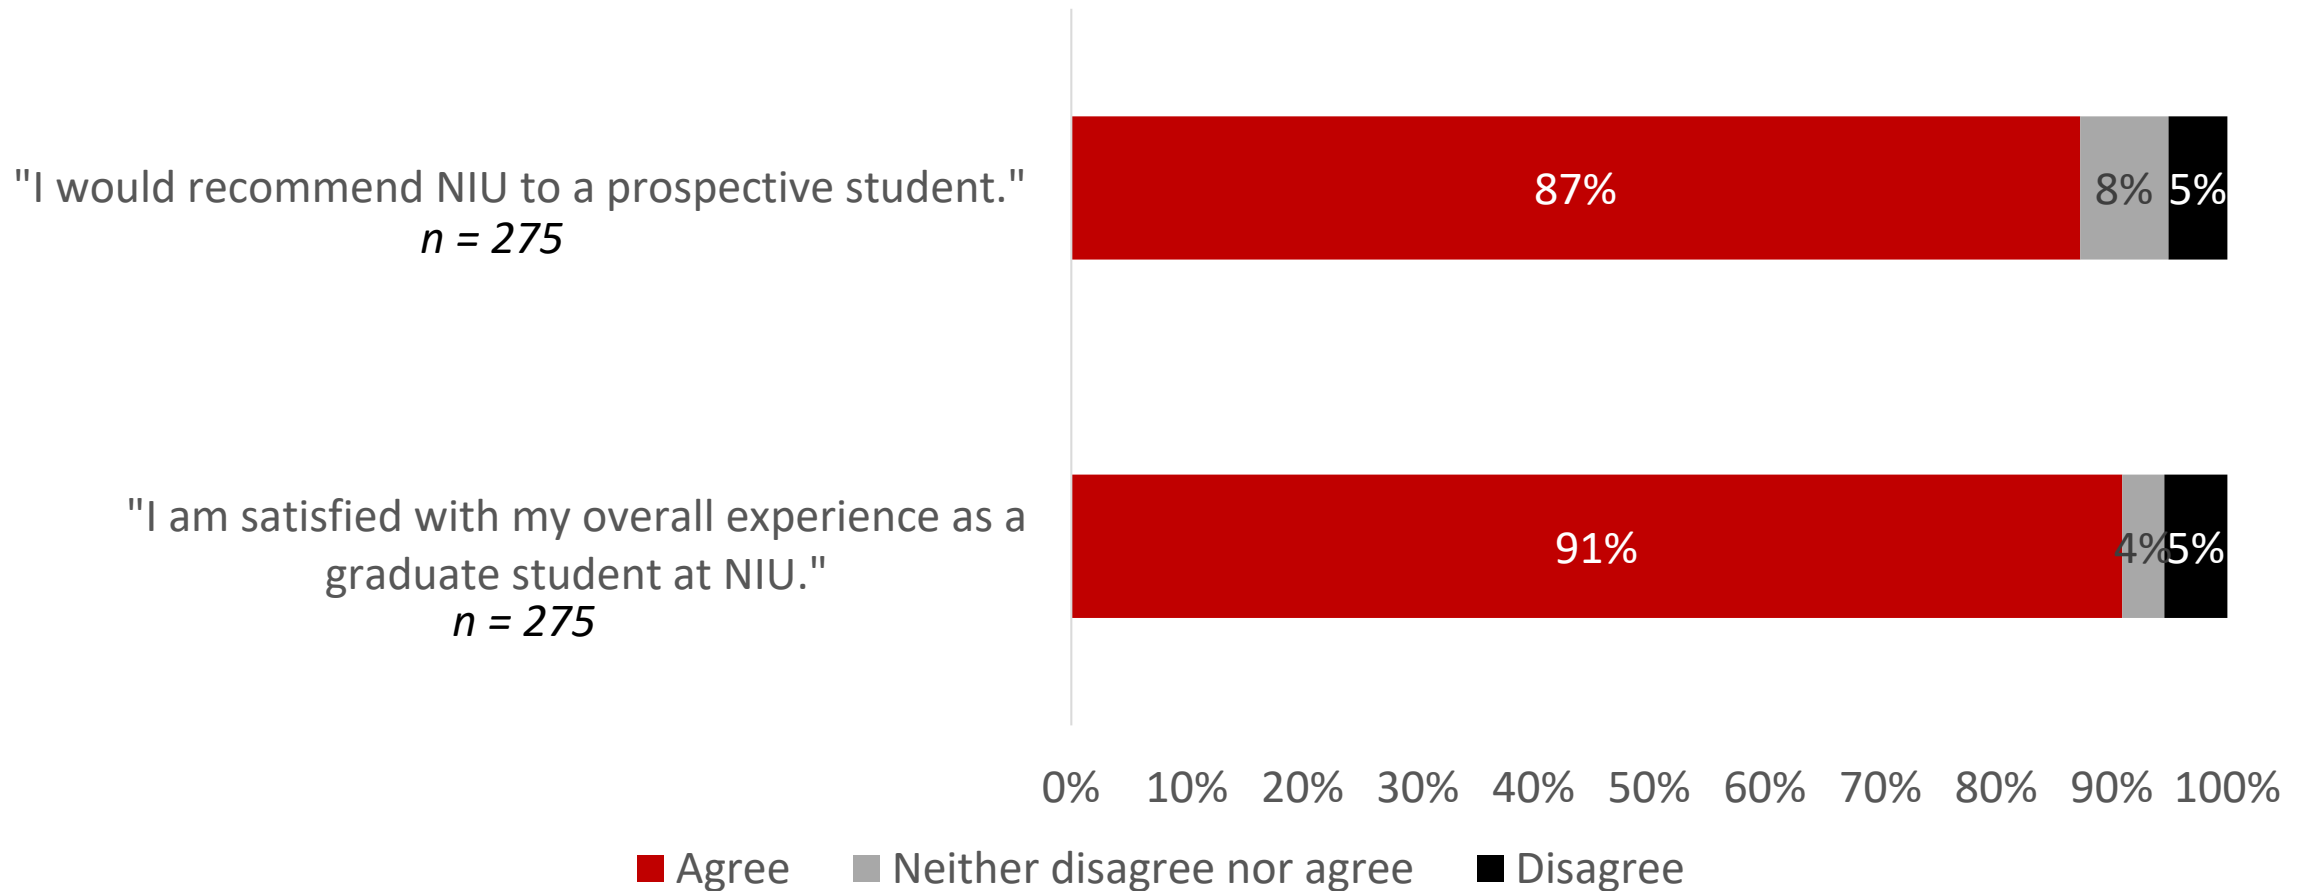

Preparedness For Current Job

Total Respondents = 346

Alumni Satisfaction with NIU

Overall Satisfaction with NIU

Agree = Somewhat Agree and Strongly Agree; **Disagree** = Somewhat Disagree and Strongly Disagree