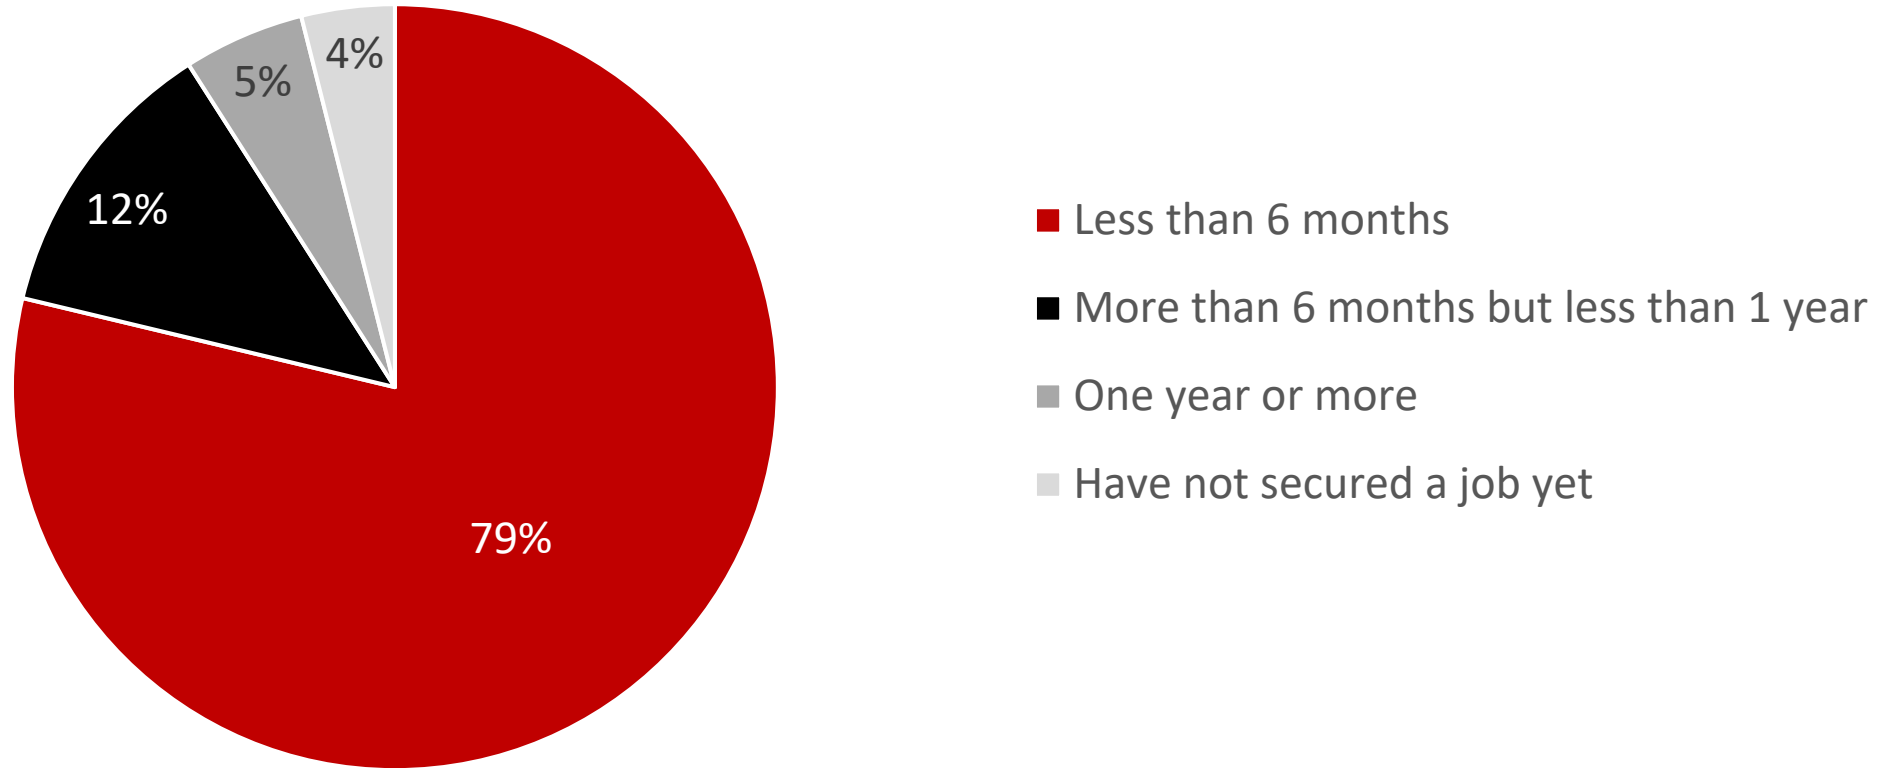

Response Rates

Alumni Employment and Additional Education

Employment Status

(approx. 18 months after graduation)

Total Respondents = 340

Additional Education since Graduating from NIU

(asked approx. 18 months post-graduation)

■ Pursing degree or certificate ■ Completed degree or certificate ■ No additional education

Total Respondents = 293

Types of Additional Degrees Pursued

Total Respondents = 43

Sector of Current Employment

Total Respondents = 298

Location of Current Employment

Total Respondents = 291

Post-Graduation Time to First Job

(asked approx. 18 month post-graduation)

Total Respondents = 254

Excludes those who held the same job while at NIU (N = 96) and those who had not yet secured employment (N = 10)