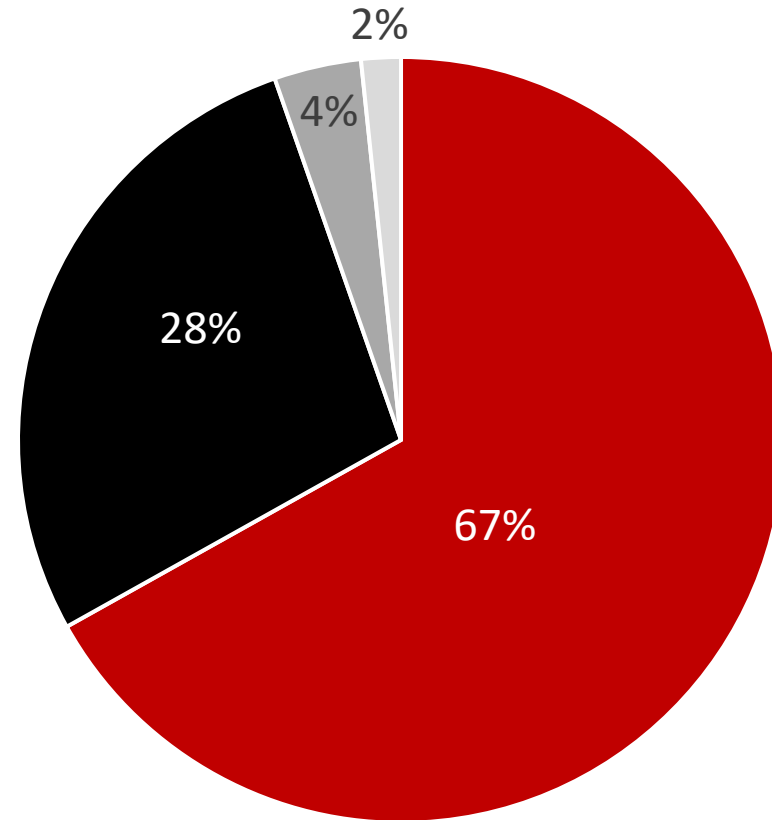

■ Pursing degree or certificate ■ Completed degree or certificate ■ No additional education

Total Respondents = 293

Types of Additional Degrees Pursued

Total Respondents = 43

Sector of Current Employment

Total Respondents = 298

Location of Current Employment

Total Respondents = 291

Post-Graduation Time to First Job

(asked approx. 18 month post-graduation)

Total Respondents = 254

Excludes those who held the same job while at NIU (N = 96) and those who had not yet secured employment (N = 10)

Relatedness of NIU Graduate Degree to Current Job

- Closely related
- Related
- Unrelated, by choice
- Unrelated, NOT by choice

Total Respondents = 299

Satisfaction With Current Job

Total Respondents = 295

Preparedness For Current Job

Total Respondents = 346

Alumni Satisfaction with NIU

Overall Satisfaction with NIU

Agree = Somewhat Agree and Strongly Agree; **Disagree** = Somewhat Disagree and Strongly Disagree