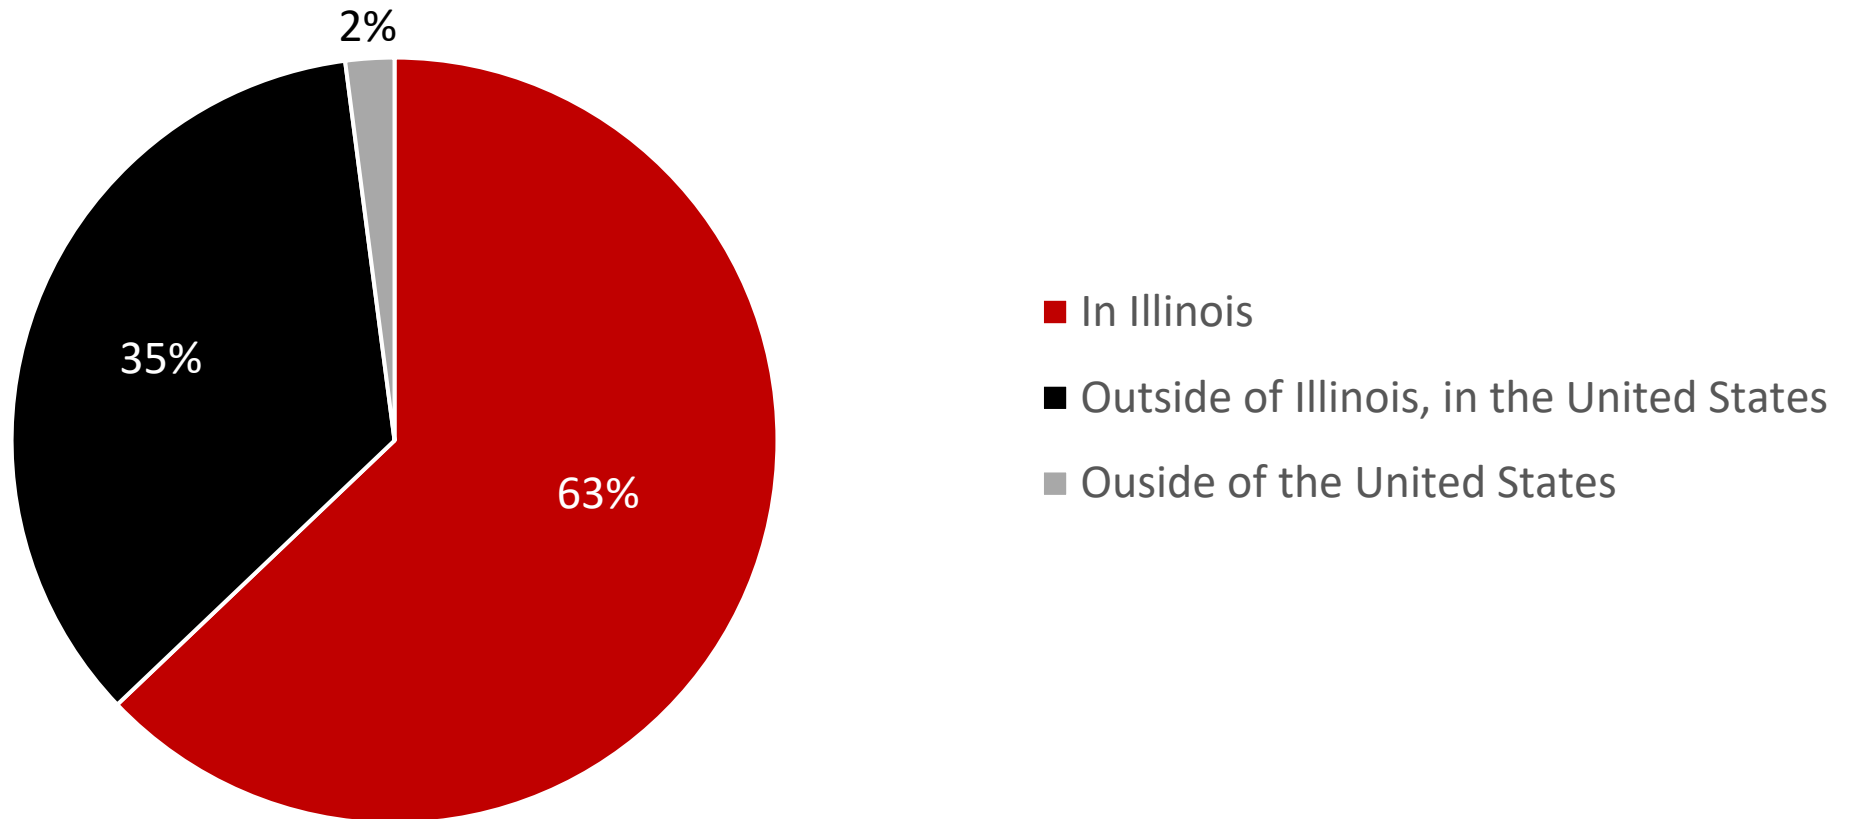

■ Pursing degree or certificate ■ Completed degree or certificate ■ No additional education

Total Respondents = 293

Types of Additional Degrees Pursued

Total Respondents = 43

Sector of Current Employment

Total Respondents = 298

Location of Current Employment

Total Respondents = 291

Post-Graduation Time to First Job

(asked approx. 18 month post-graduation)

Total Respondents = 254

Excludes those who held the same job while at NIU (N = 96) and those who had not yet secured employment (N = 10)