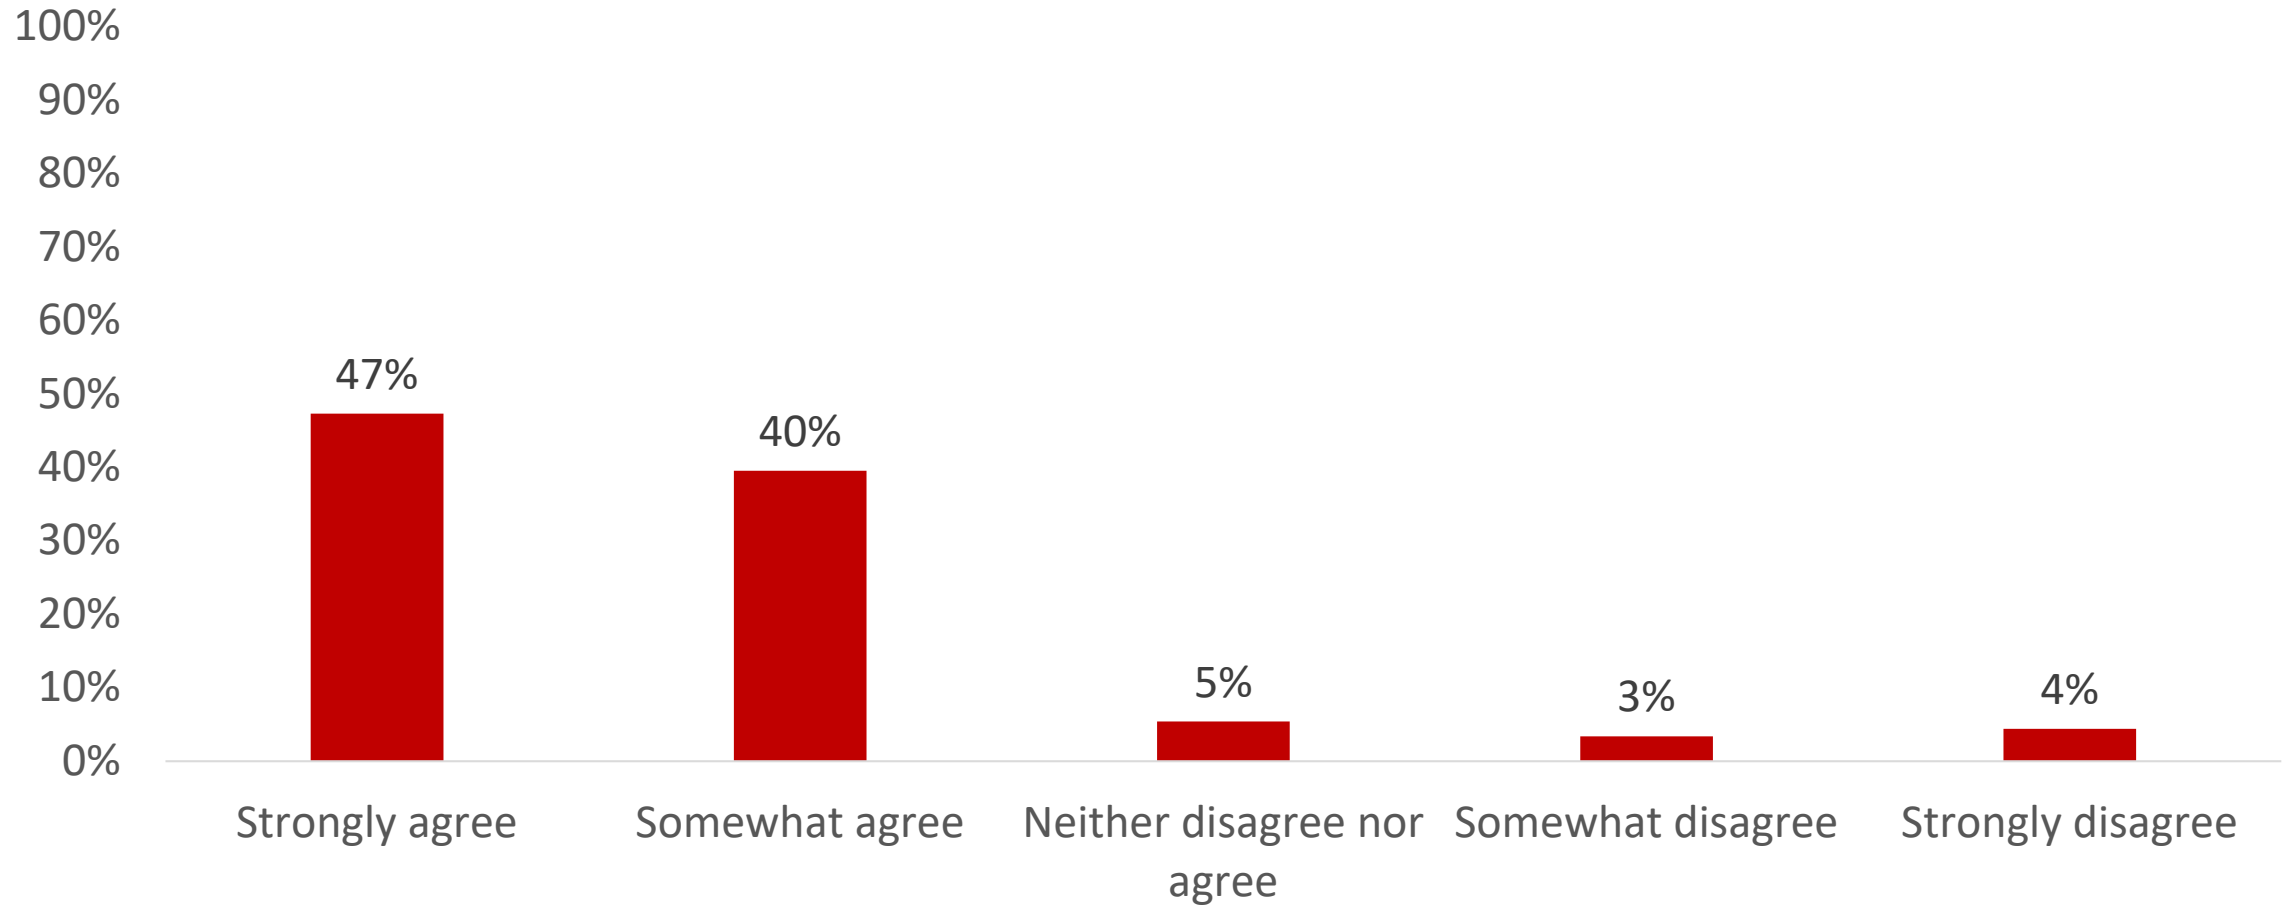

Preparedness For Current Job

Total Respondents = 346