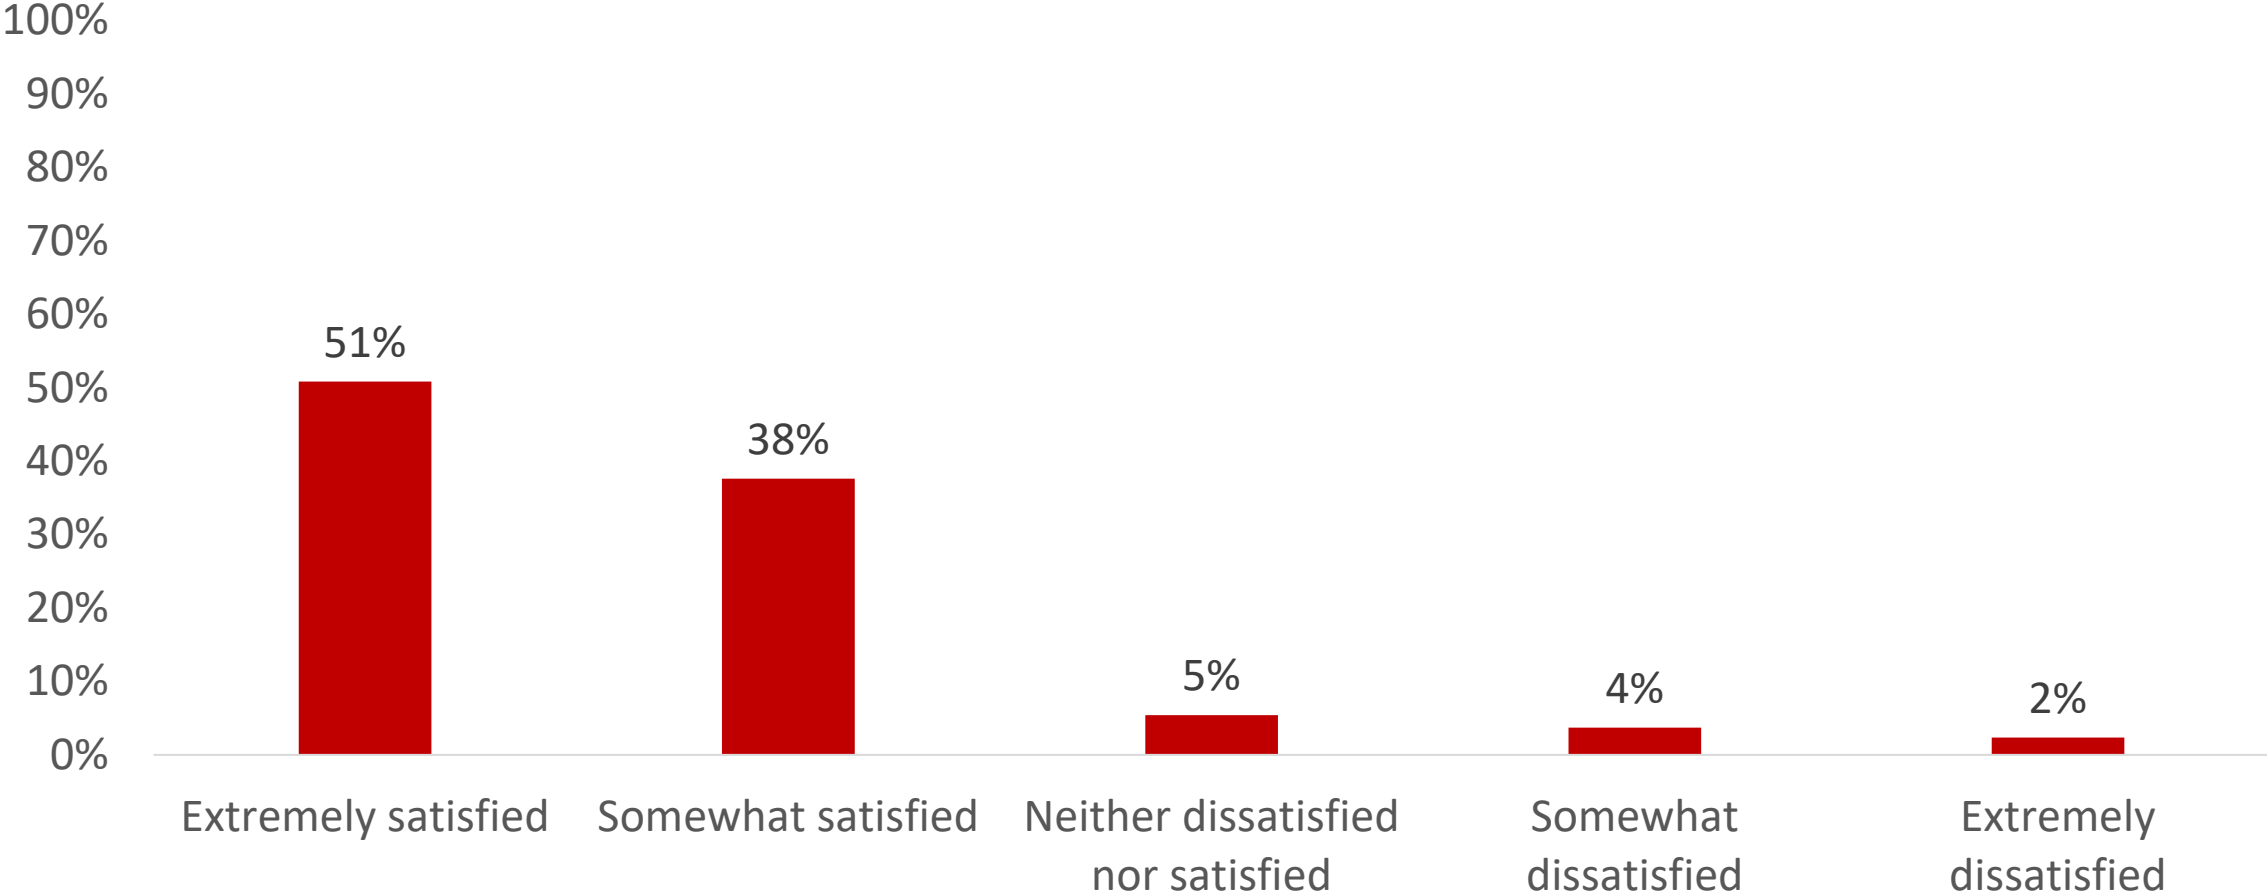

Satisfaction With Current Job

Total Respondents = 295