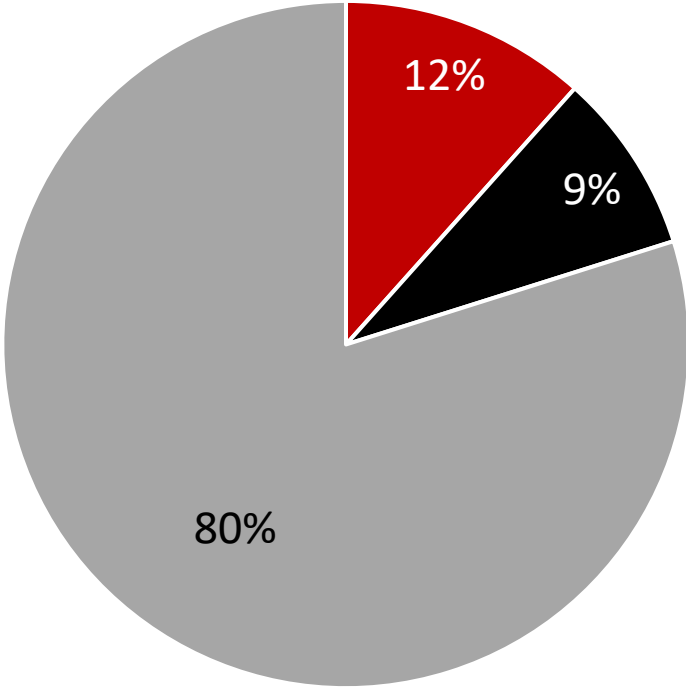

Background

Sample

- Graduate alumni
 - Fall 2017, Spring 2018, and Summer 2018

Method

- Qualtrics survey
- Surveyed post-graduation, January 2020

Survey Highlights

- Alumni employment and additional education
- Alumni satisfaction with NIU
- Alumni internships while attending NIU

Response Rates

Alumni Employment and Additional Education

Employment Status

(approx. 18 months after graduation)

Total Respondents = 340

Additional Education since Graduating from NIU

(asked approx. 18 months post-graduation)

■ Pursing degree or certificate ■ Completed degree or certificate ■ No additional education

Total Respondents = 293

Types of Additional Degrees Pursued

Total Respondents = 43

Sector of Current Employment

Total Respondents = 298

Location of Current Employment

Total Respondents = 291

Post-Graduation Time to First Job

(asked approx. 18 month post-graduation)

Total Respondents = 254

Excludes those who held the same job while at NIU (N = 96) and those who had not yet secured employment (N = 10)