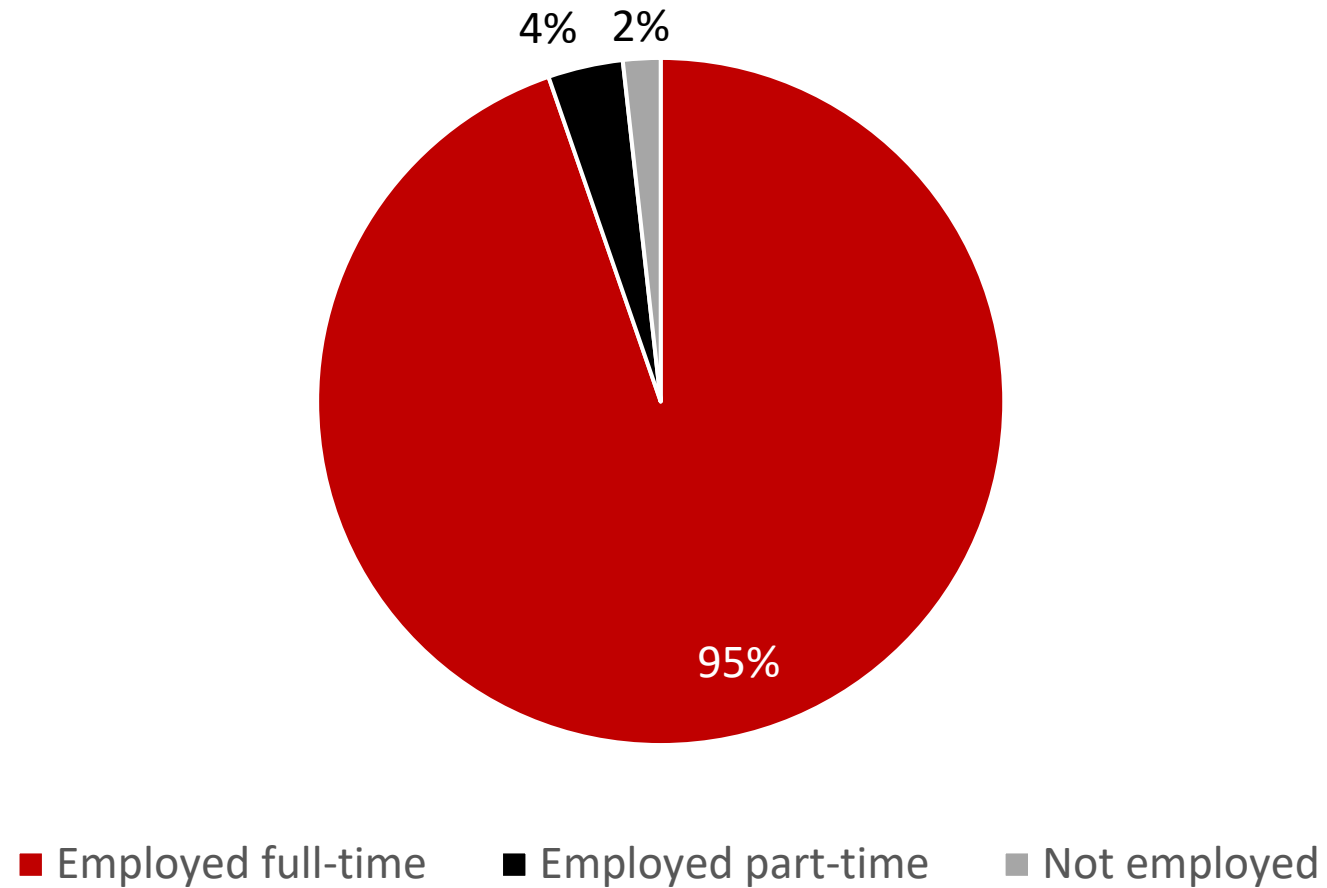

Background

Sample

- Graduate alumni
 - Fall 2017, Spring 2018, and Summer 2018

Method

- Qualtrics survey
- Surveyed post-graduation, January 2020

Survey Highlights

- Alumni employment and additional education
- Alumni satisfaction with NIU
- Alumni internships while attending NIU

Response Rates

Alumni Employment and Additional Education

Employment Status

(approx. 18 months after graduation)

Total Respondents = 340

Additional Education since Graduating from NIU

(asked approx. 18 months post-graduation)

■ Pursing degree or certificate ■ Completed degree or certificate ■ No additional education

Total Respondents = 293

Types of Additional Degrees Pursued

Total Respondents = 43

Sector of Current Employment

Total Respondents = 298

Location of Current Employment

Total Respondents = 291

Post-Graduation Time to First Job

(asked approx. 18 month post-graduation)

Total Respondents = 254

Excludes those who held the same job while at NIU (N = 96) and those who had not yet secured employment (N = 10)