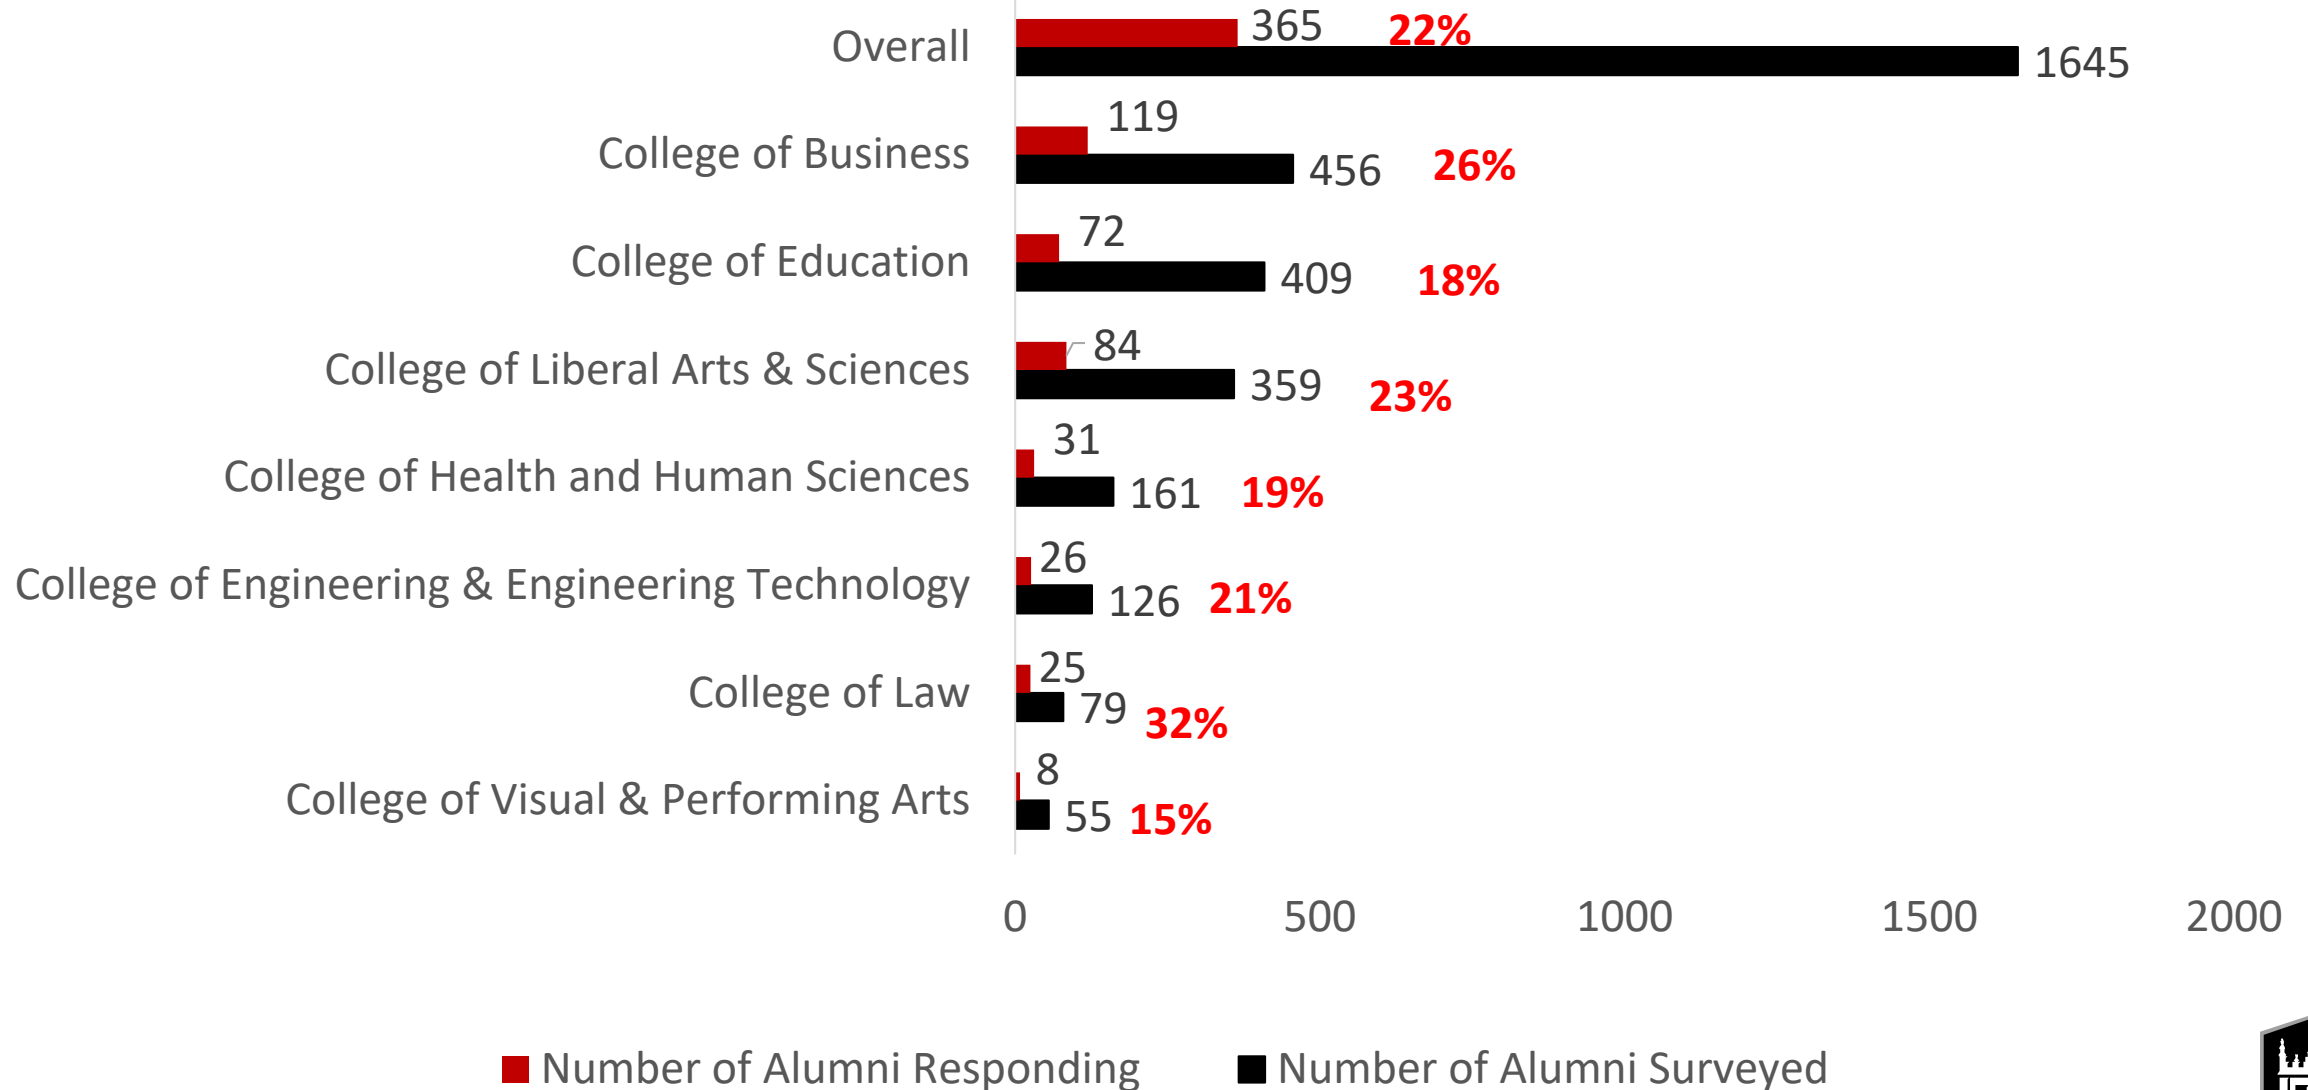

Background

Sample

- Graduate alumni
 - Fall 2017, Spring 2018, and Summer 2018

Method

- Qualtrics survey
- Surveyed post-graduation, January 2020

Survey Highlights

- Alumni employment and additional education
- Alumni satisfaction with NIU
- Alumni internships while attending NIU

Response Rates

Alumni Employment and Additional Education

Employment Status

(approx. 18 months after graduation)

Total Respondents = 340

Additional Education since Graduating from NIU

(asked approx. 18 months post-graduation)

■ Pursing degree or certificate ■ Completed degree or certificate ■ No additional education

Total Respondents = 293

Types of Additional Degrees Pursued

Total Respondents = 43

Sector of Current Employment

Total Respondents = 298