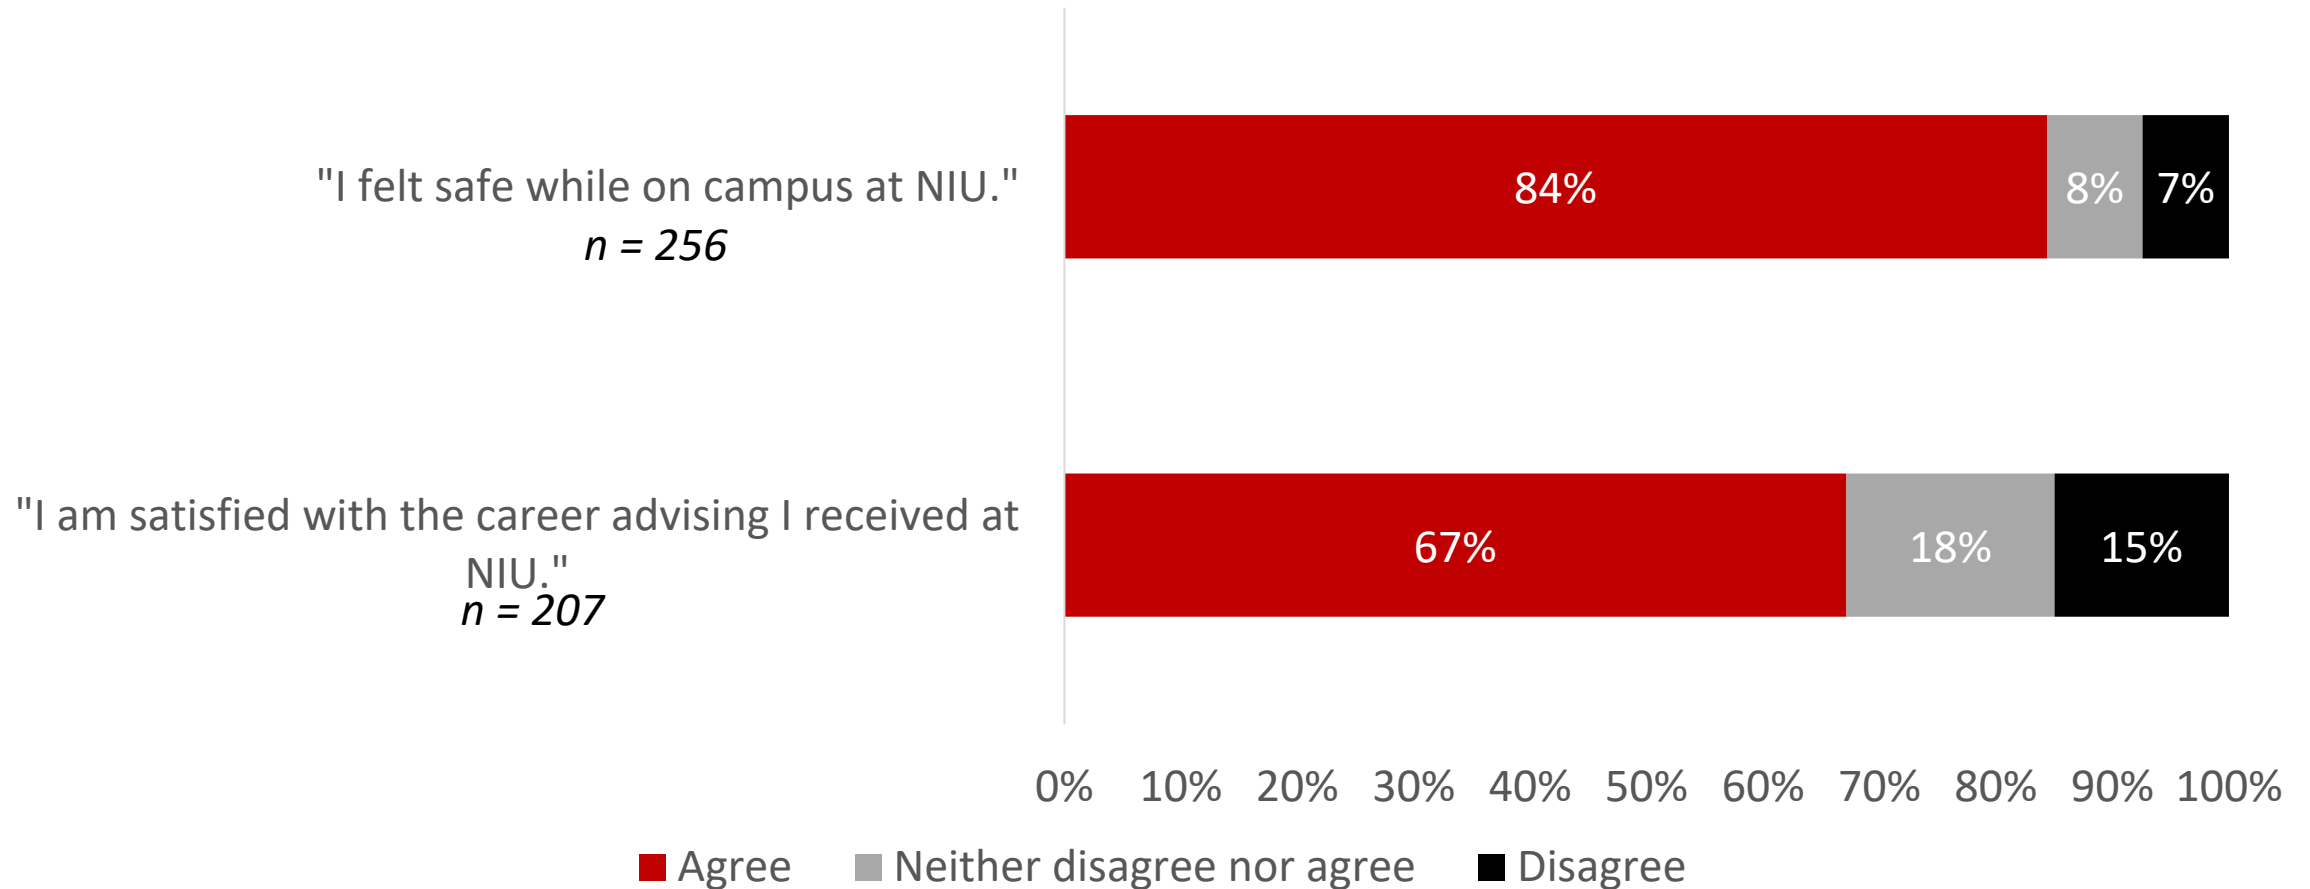

Satisfaction with NIU's Services

Agree = Somewhat Agree and Strongly Agree; **Disagree** = Somewhat Disagree, and Strongly Disagree