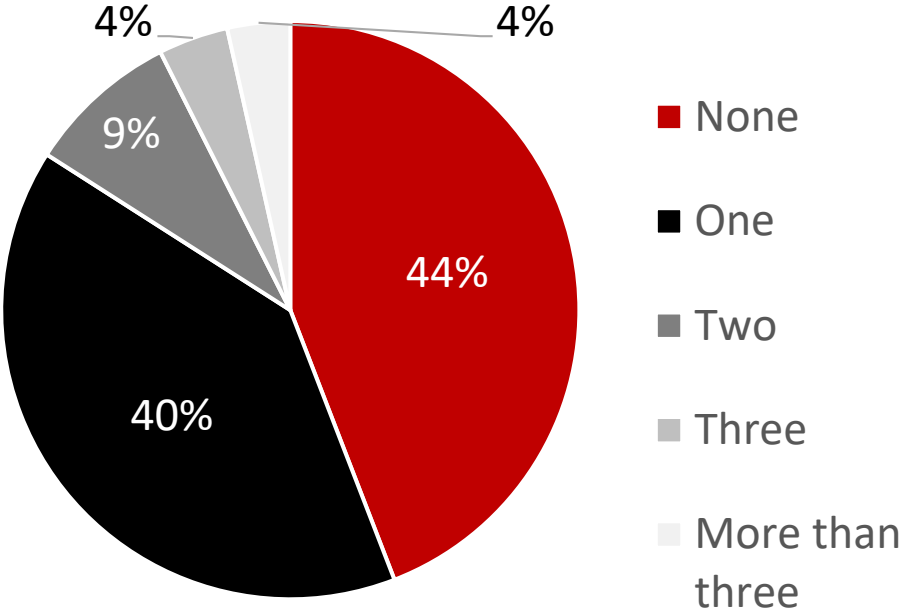

Preparedness For Current Job

Total Respondents = 346

Alumni Satisfaction with NIU

Overall Satisfaction with NIU

Agree = Somewhat Agree and Strongly Agree; **Disagree** = Somewhat Disagree and Strongly Disagree

Satisfaction with NIU's Services

Agree = Somewhat Agree and Strongly Agree; **Disagree** = Somewhat Disagree, and Strongly Disagree

Satisfaction with NIU Degree

Agree = Somewhat Agree and Strongly Agree; **Disagree** = Somewhat Disagree and Strongly Disagree

Alumni Internships While Attending NIU

Internships While Attending NIU

Number of Internships Completed

Total Respondents = 284

Characteristics of Internships Completed

Total Respondents = 165

For more information, please contact: