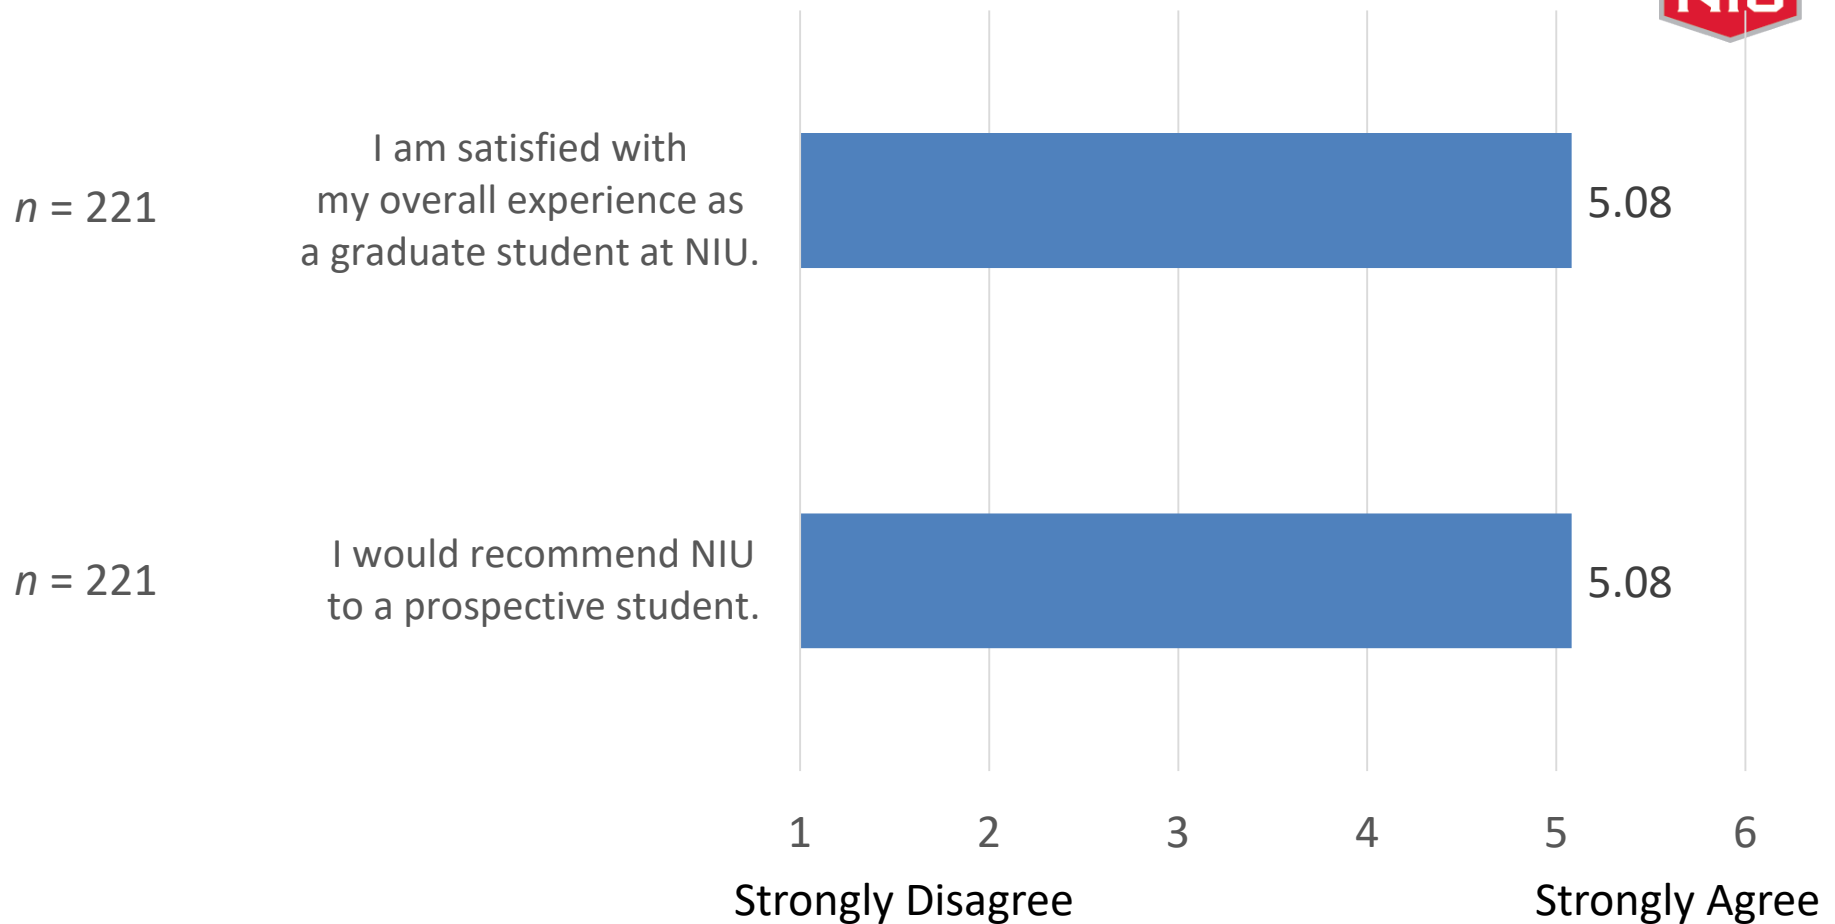

Location of Employment

... Of Alumni Respondents Employed Full-Time or Part-Time

Time to Employment

... For Alumni Respondents Employed (Full-Time or Part-Time)
After Graduation

Relatedness of NIU Degree to Job

... Of Alumni Respondents Employed Full-Time or Part-Time

Note. Due to missing data, percentages do not sum to 100%.

Job Satisfaction and Relatedness of Job to NIU Degree

I am satisfied with my current job.

n = 203

Job Preparedness and Relatedness of Job to NIU Degree

My degree program at NIU prepared me well for my current job.
n = 201

II. Alumni Satisfaction with NIU

Overall Satisfaction with NIU

Satisfaction with NIU's Services