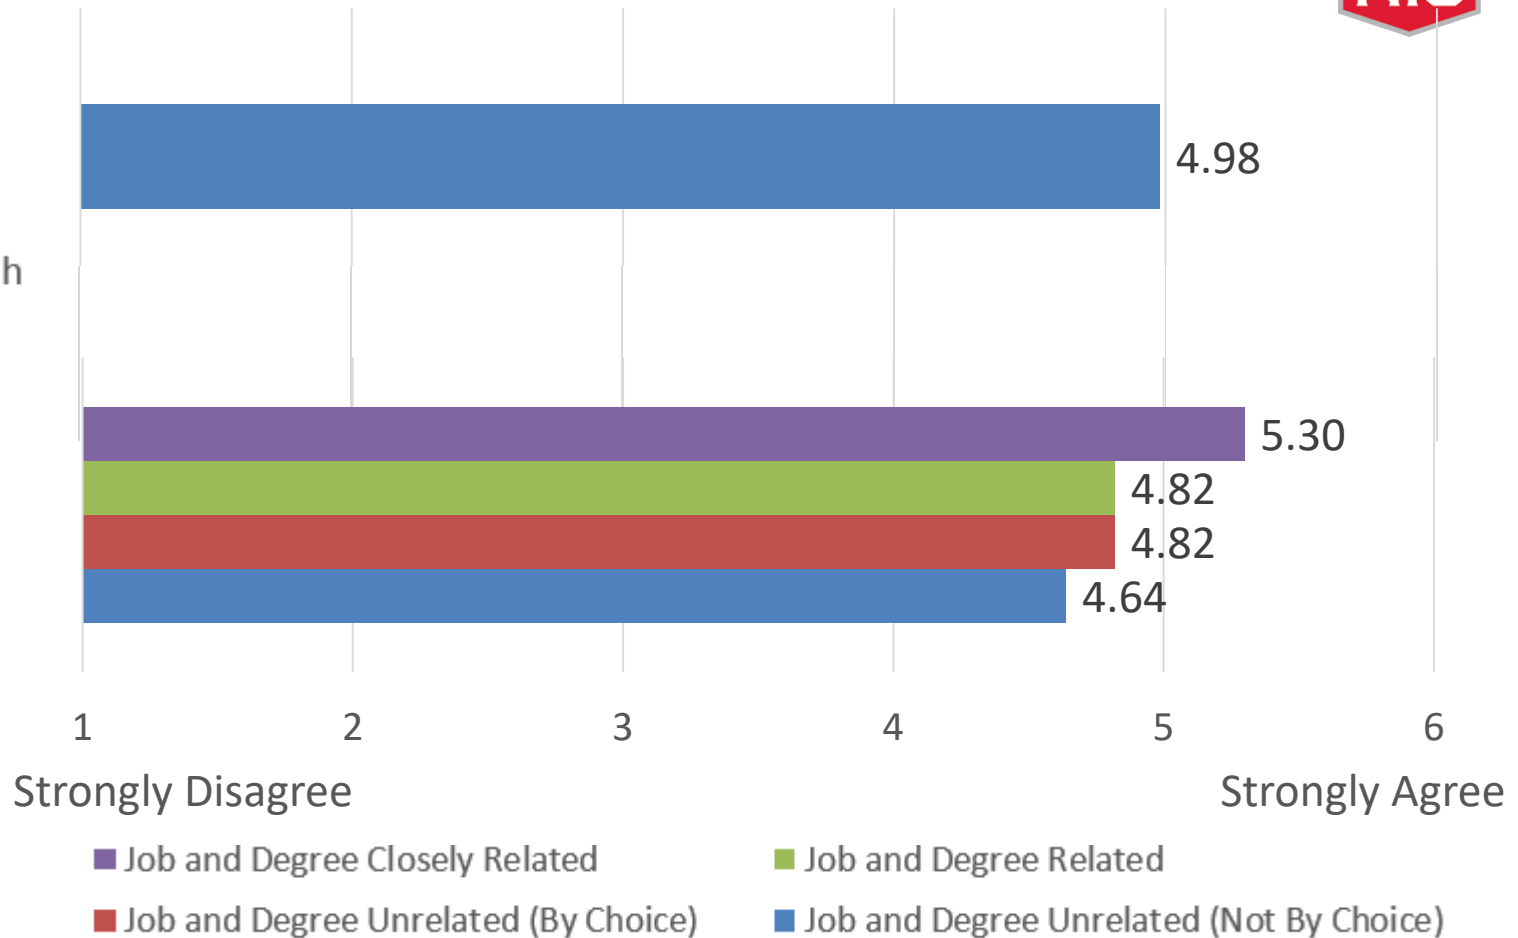

*Participants identified their degree as "Other" if it did not match any of the categories above.

Sector of Employment

... Of Alumni Respondents Employed Full-Time or Part-Time

*Participants identified their job as “Other” if it did not match any of the categories above.

Location of Employment

... Of Alumni Respondents Employed Full-Time or Part-Time

Time to Employment

... For Alumni Respondents Employed (Full-Time or Part-Time)
After Graduation

Relatedness of NIU Degree to Job

... Of Alumni Respondents Employed Full-Time or Part-Time

Note. Due to missing data, percentages do not sum to 100%.

Job Satisfaction and Relatedness of Job to NIU Degree

I am satisfied with my current job.

n = 203

Job Preparedness and Relatedness of Job to NIU Degree

My degree program at NIU prepared me well for my current job.
n = 201

II. Alumni Satisfaction with NIU

Overall Satisfaction with NIU

Satisfaction with NIU's Services