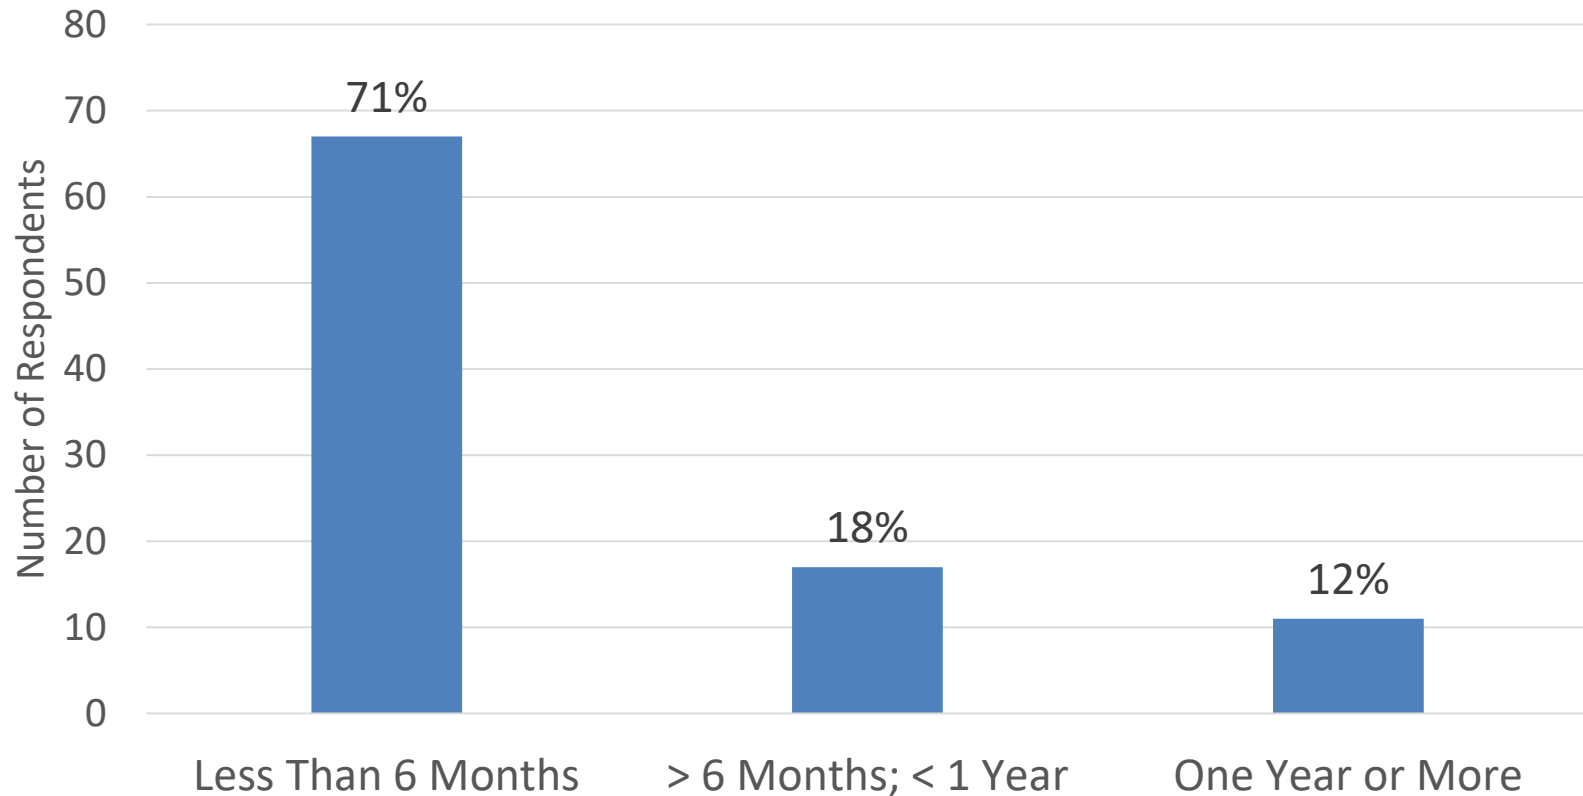

*Participants identified their degree as "Other" if it did not match any of the categories above.

Sector of Employment

... Of Alumni Respondents Employed Full-Time or Part-Time

*Participants identified their job as “Other” if it did not match any of the categories above.

Location of Employment

... Of Alumni Respondents Employed Full-Time or Part-Time

Time to Employment

... For Alumni Respondents Employed (Full-Time or Part-Time)
After Graduation

Relatedness of NIU Degree to Job

... Of Alumni Respondents Employed Full-Time or Part-Time

Note. Due to missing data, percentages do not sum to 100%.

Job Satisfaction and Relatedness of Job to NIU Degree

I am satisfied with my current job.