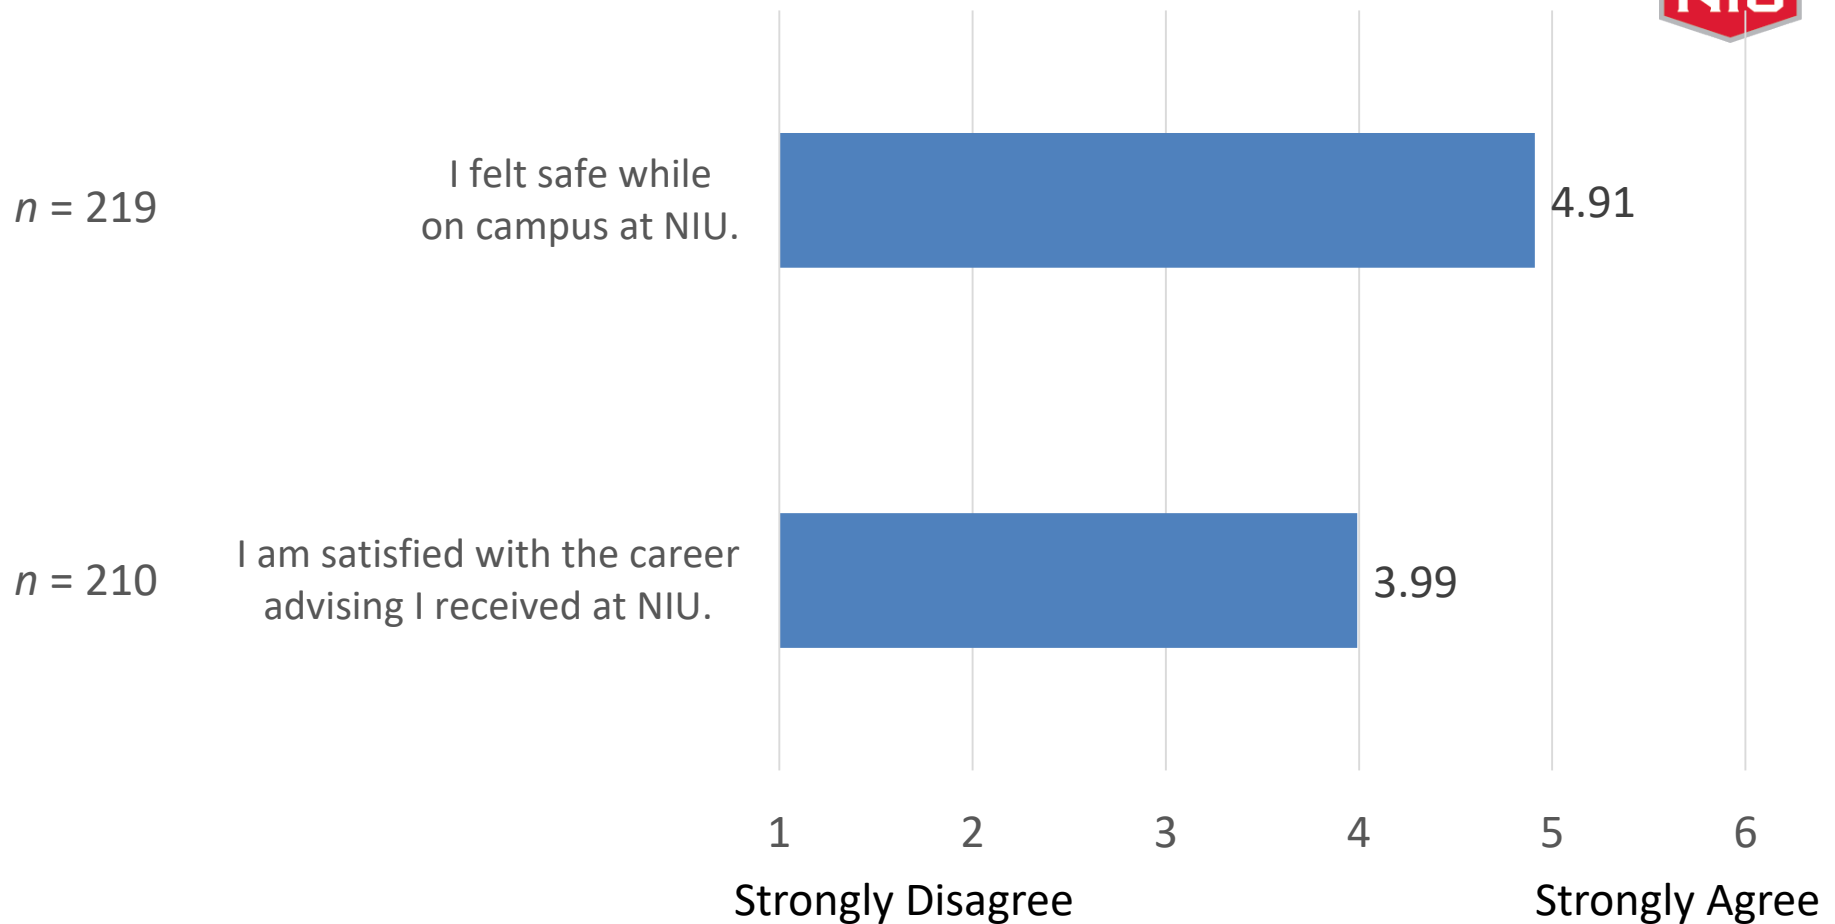

Location of Employment

... Of Alumni Respondents Employed Full-Time or Part-Time

Time to Employment

... For Alumni Respondents Employed (Full-Time or Part-Time)
After Graduation

Relatedness of NIU Degree to Job

... Of Alumni Respondents Employed Full-Time or Part-Time

Note. Due to missing data, percentages do not sum to 100%.

Job Satisfaction and Relatedness of Job to NIU Degree

I am satisfied with my current job.

n = 203

Job Preparedness and Relatedness of Job to NIU Degree

My degree program at NIU prepared me well for my current job.
n = 201

II. Alumni Satisfaction with NIU

Overall Satisfaction with NIU

Satisfaction with NIU's Services