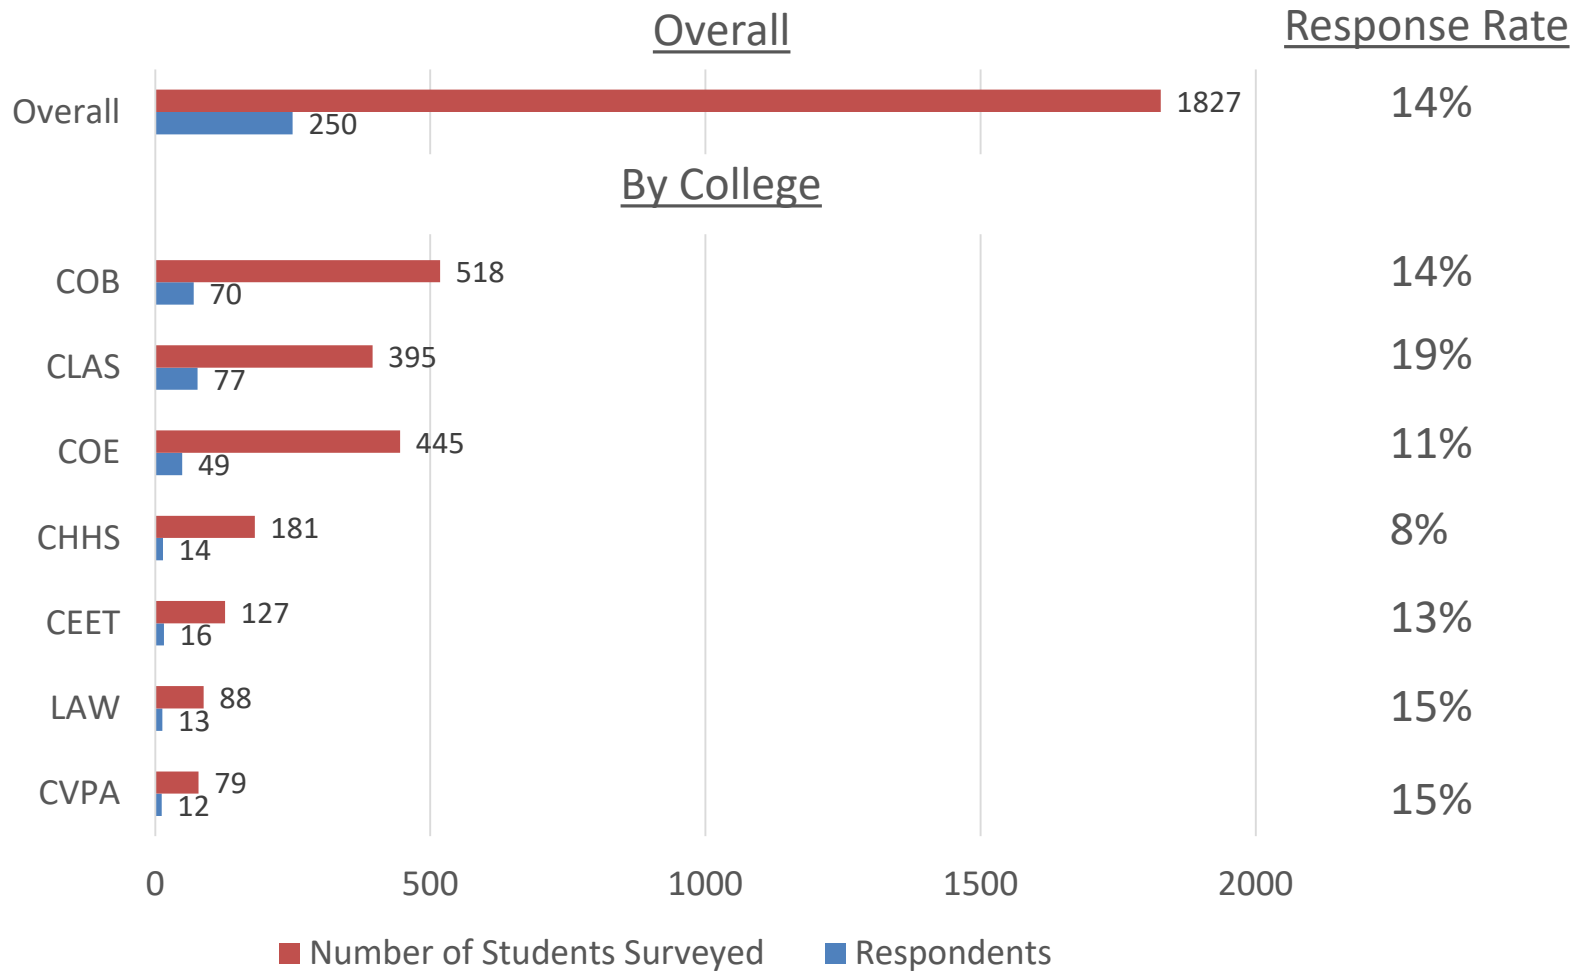

Response Rates by College