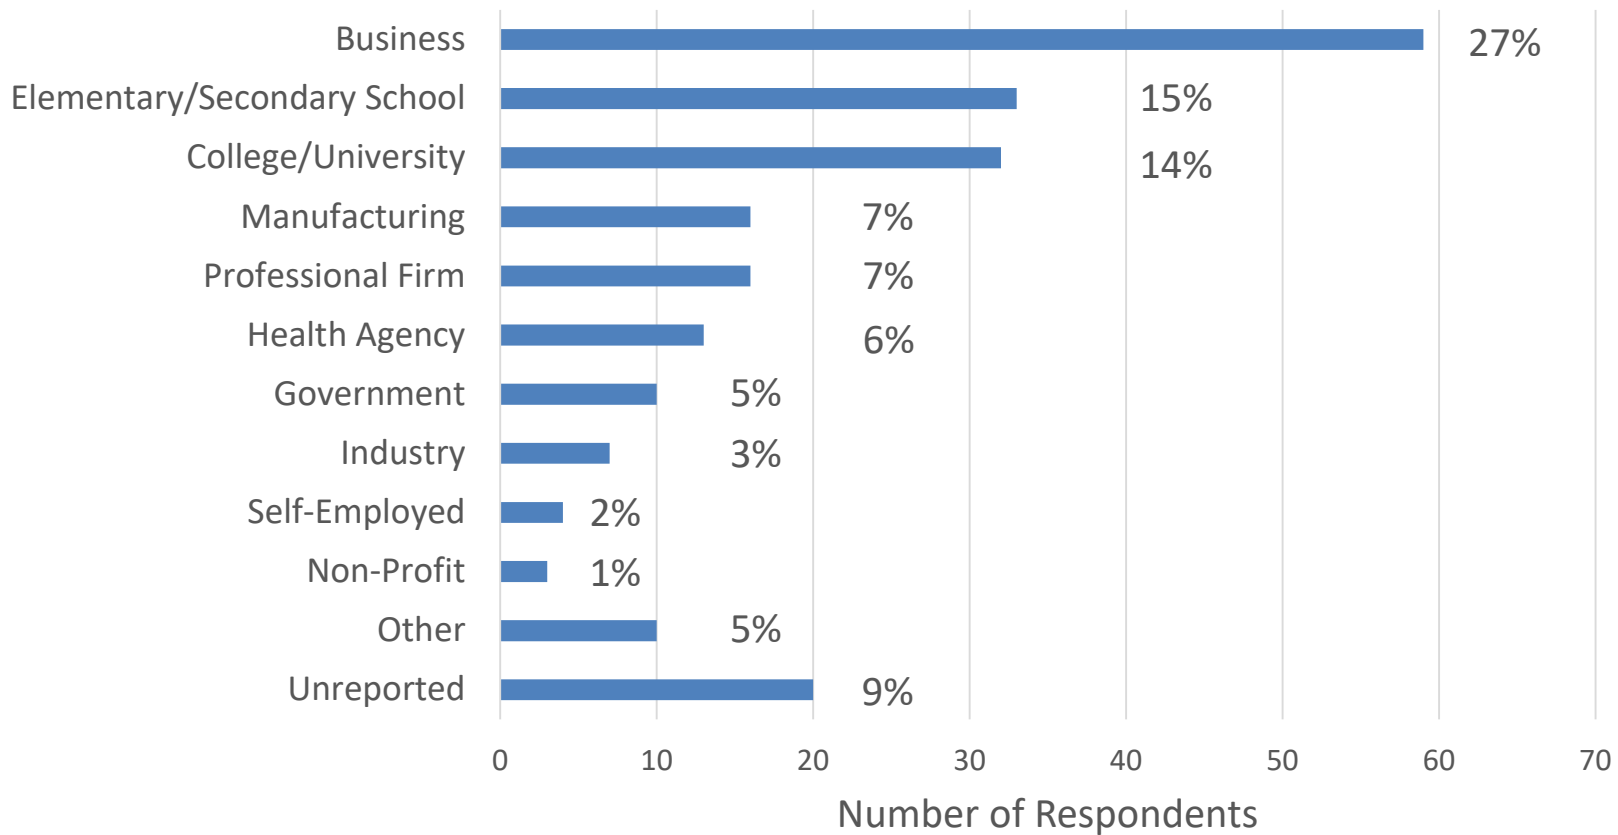

Background

- Sample
 - Graduate alumni
 - Graduated in Fall 2015/Spring 2016/Summer 2016
- Method
 - Alumni completed survey online
 - Students surveyed post-graduation, in 2018
- Survey Highlights
 - I. Alumni Employment and Additional Education
 - II. Alumni Satisfaction with NIU
 - III. Alumni Internships while Attending NIU

Response Rates by College

I. Alumni Employment and Additional Education

Employment and Additional Education

Additional Education: Type of Degree(s) Pursued

... By Alumni Respondents Who Pursued Additional Degree(s)

*Participants identified their degree as "Other" if it did not match any of the categories above.

Sector of Employment

... Of Alumni Respondents Employed Full-Time or Part-Time

*Participants identified their job as “Other” if it did not match any of the categories above.