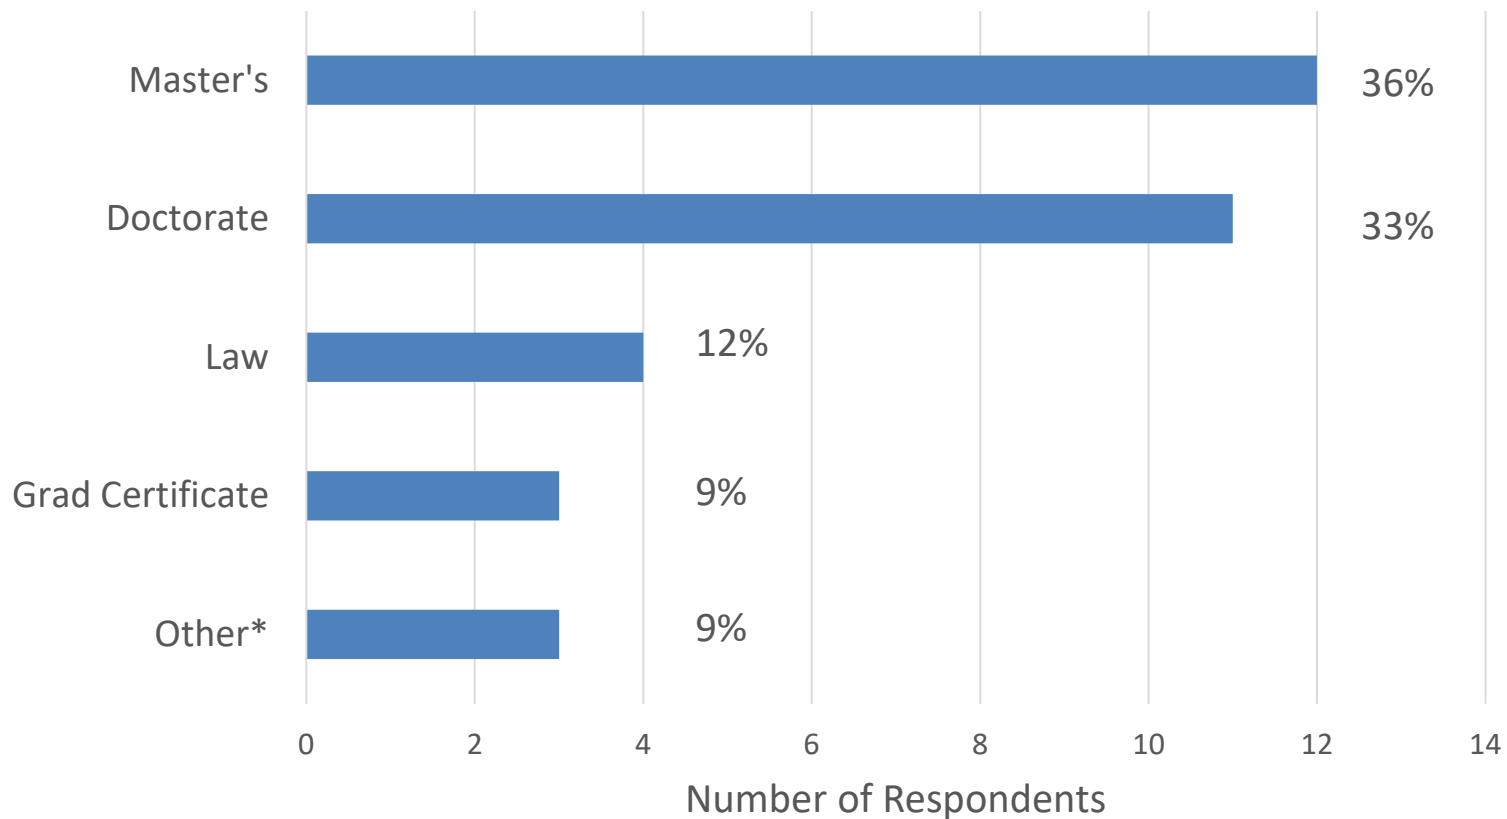

Background

- Sample
 - Graduate alumni
 - Graduated in Fall 2015/Spring 2016/Summer 2016
- Method
 - Alumni completed survey online
 - Students surveyed post-graduation, in 2018
- Survey Highlights
 - I. Alumni Employment and Additional Education
 - II. Alumni Satisfaction with NIU
 - III. Alumni Internships while Attending NIU

Response Rates by College

I. Alumni Employment and Additional Education

Employment and Additional Education

Additional Education: Type of Degree(s) Pursued

... By Alumni Respondents Who Pursued Additional Degree(s)

*Participants identified their degree as "Other" if it did not match any of the categories above.

Sector of Employment

... Of Alumni Respondents Employed Full-Time or Part-Time

*Participants identified their job as “Other” if it did not match any of the categories above.

Location of Employment

... Of Alumni Respondents Employed Full-Time or Part-Time

Time to Employment

... For Alumni Respondents Employed (Full-Time or Part-Time)
After Graduation

Relatedness of NIU Degree to Job