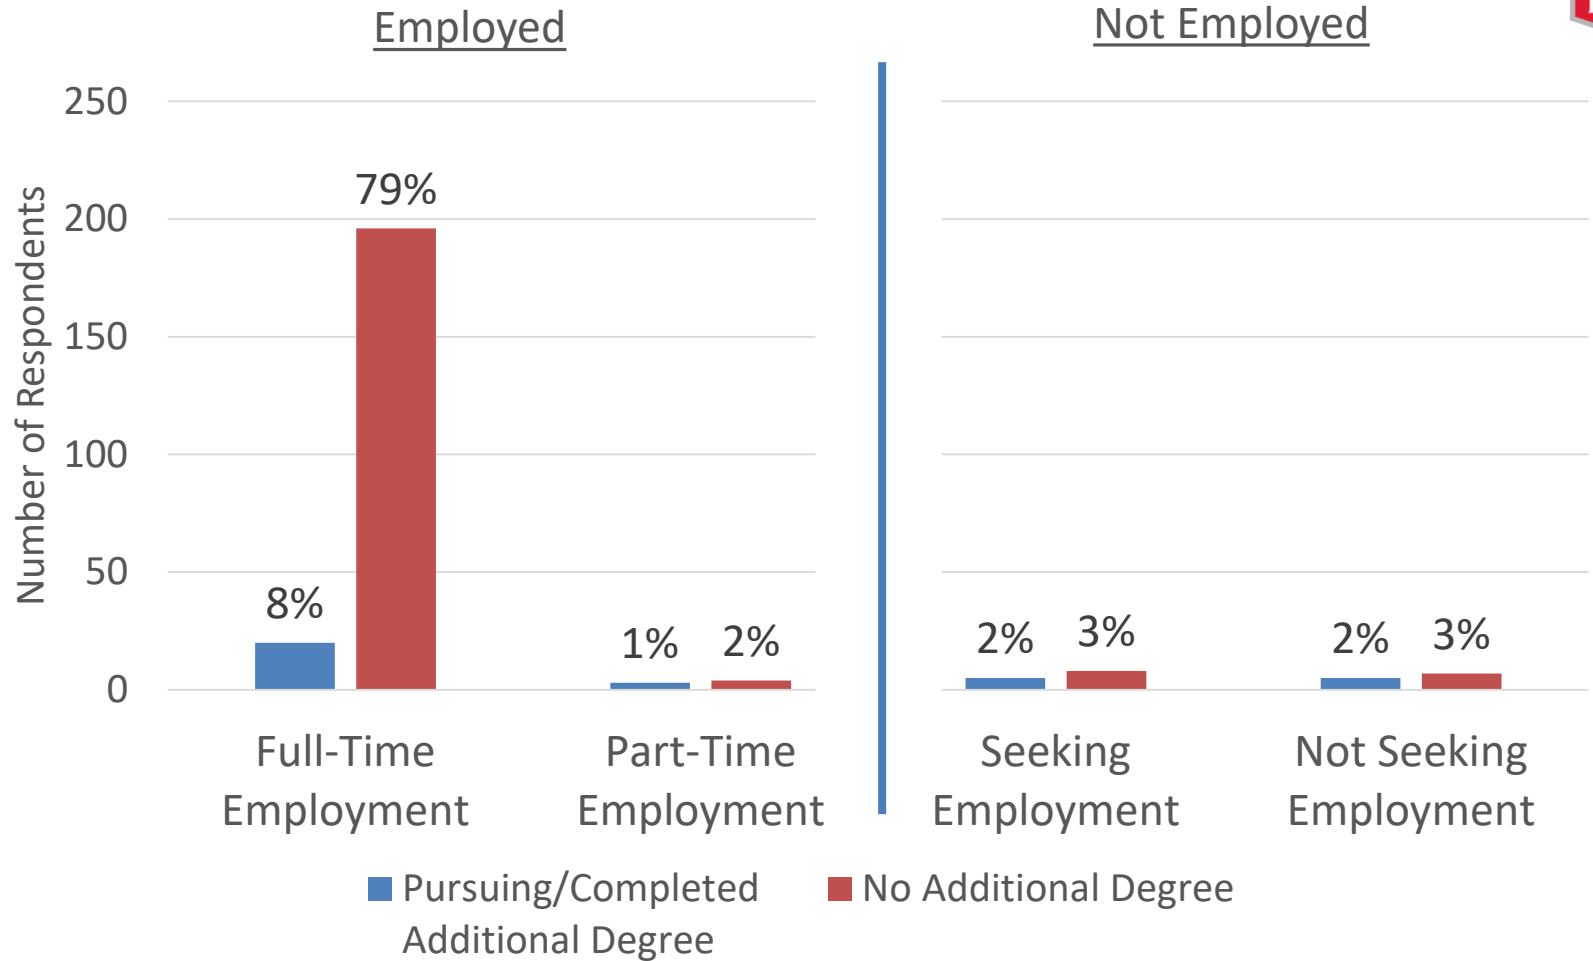

Background

- Sample
 - Graduate alumni
 - Graduated in Fall 2015/Spring 2016/Summer 2016
- Method
 - Alumni completed survey online
 - Students surveyed post-graduation, in 2018
- Survey Highlights
 - I. Alumni Employment and Additional Education
 - II. Alumni Satisfaction with NIU
 - III. Alumni Internships while Attending NIU

Response Rates by College

I. Alumni Employment and Additional Education

Employment and Additional Education

Additional Education: Type of Degree(s) Pursued

... By Alumni Respondents Who Pursued Additional Degree(s)

*Participants identified their degree as "Other" if it did not match any of the categories above.

Sector of Employment

... Of Alumni Respondents Employed Full-Time or Part-Time

*Participants identified their job as “Other” if it did not match any of the categories above.