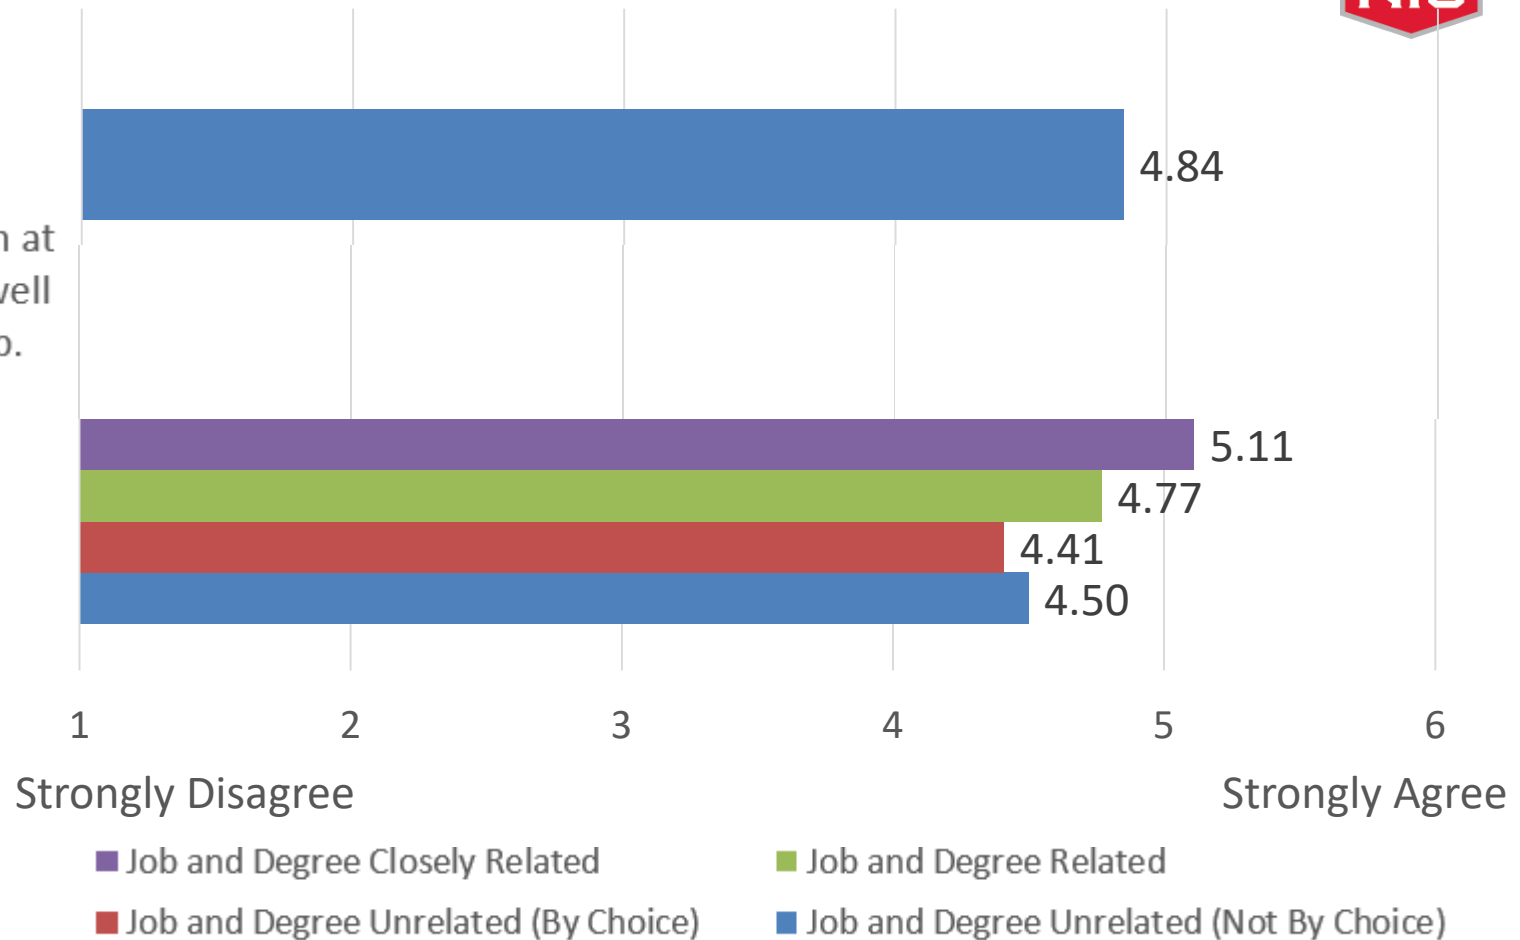

*Participants identified their degree as "Other" if it did not match any of the categories above.

Sector of Employment

... Of Alumni Respondents Employed Full-Time or Part-Time

*Participants identified their job as “Other” if it did not match any of the categories above.

Location of Employment

... Of Alumni Respondents Employed Full-Time or Part-Time

Time to Employment

... For Alumni Respondents Employed (Full-Time or Part-Time)
After Graduation

Relatedness of NIU Degree to Job

... Of Alumni Respondents Employed Full-Time or Part-Time

Note. Due to missing data, percentages do not sum to 100%.

Job Satisfaction and Relatedness of Job to NIU Degree

I am satisfied with my current job.

n = 203

Job Preparedness and Relatedness of Job to NIU Degree

My degree program at NIU prepared me well for my current job.
n = 201

II. Alumni Satisfaction with NIU

Overall Satisfaction with NIU

Satisfaction with NIU's Services