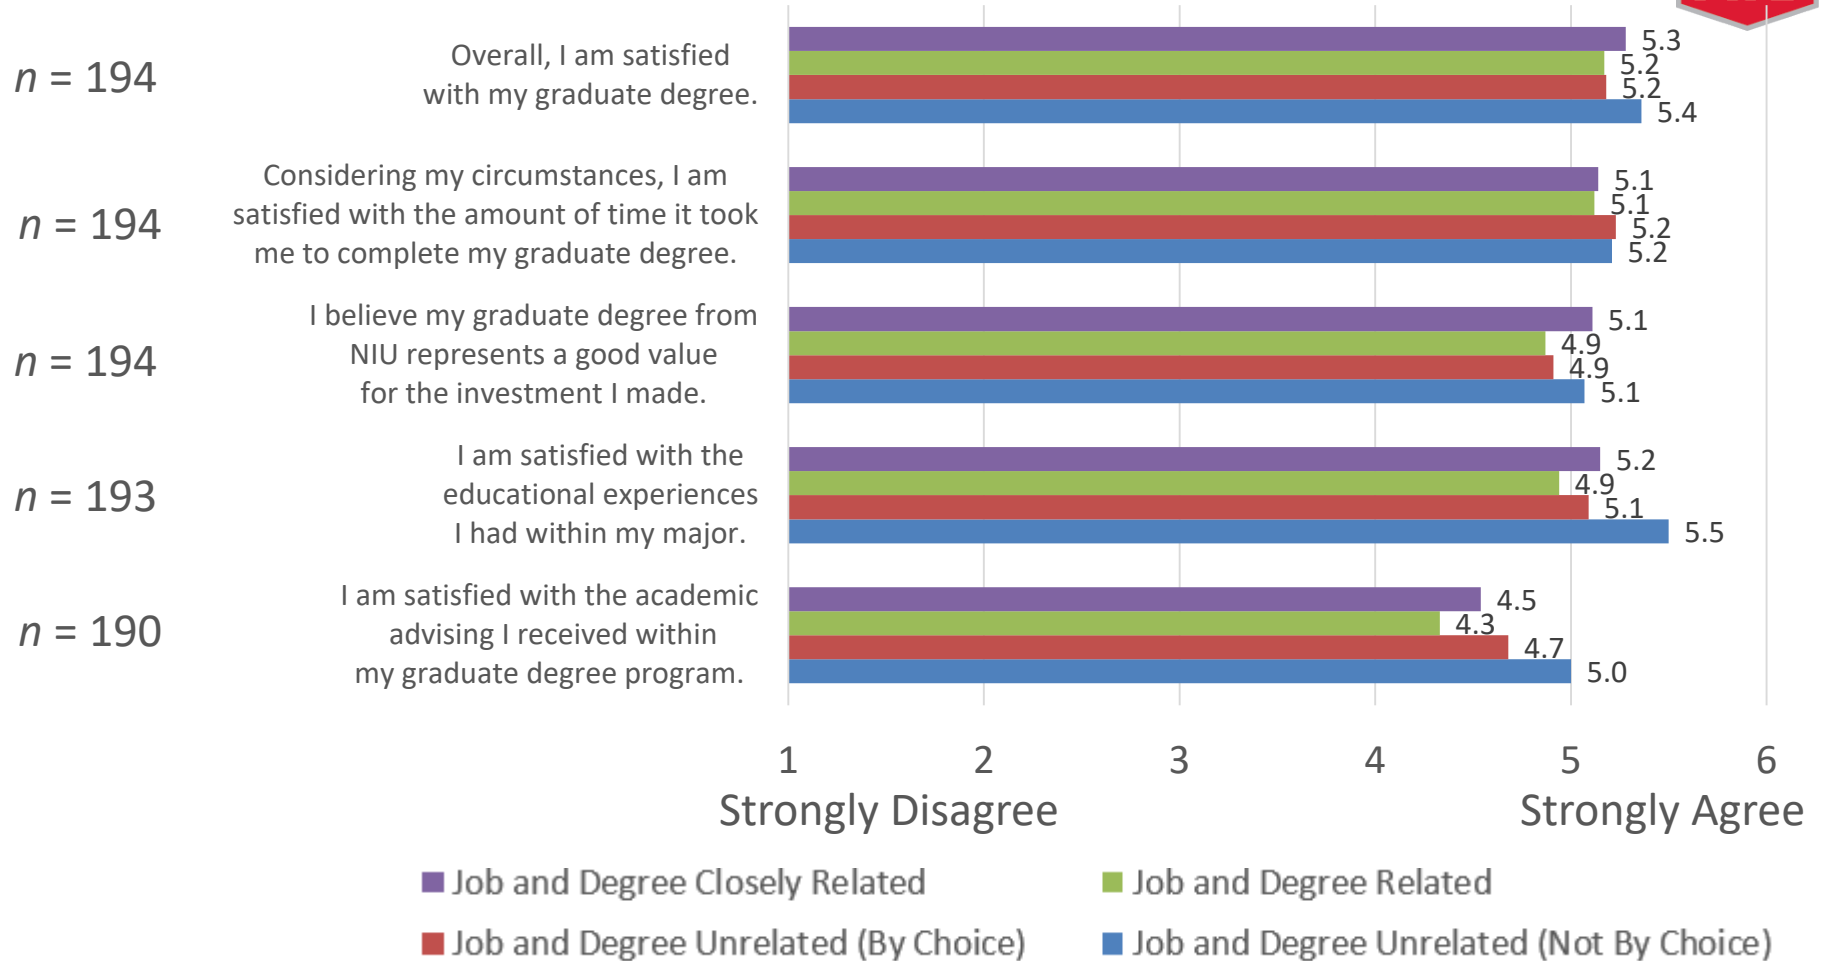

Satisfaction with Degree and Relatedness of Job to NIU Degree