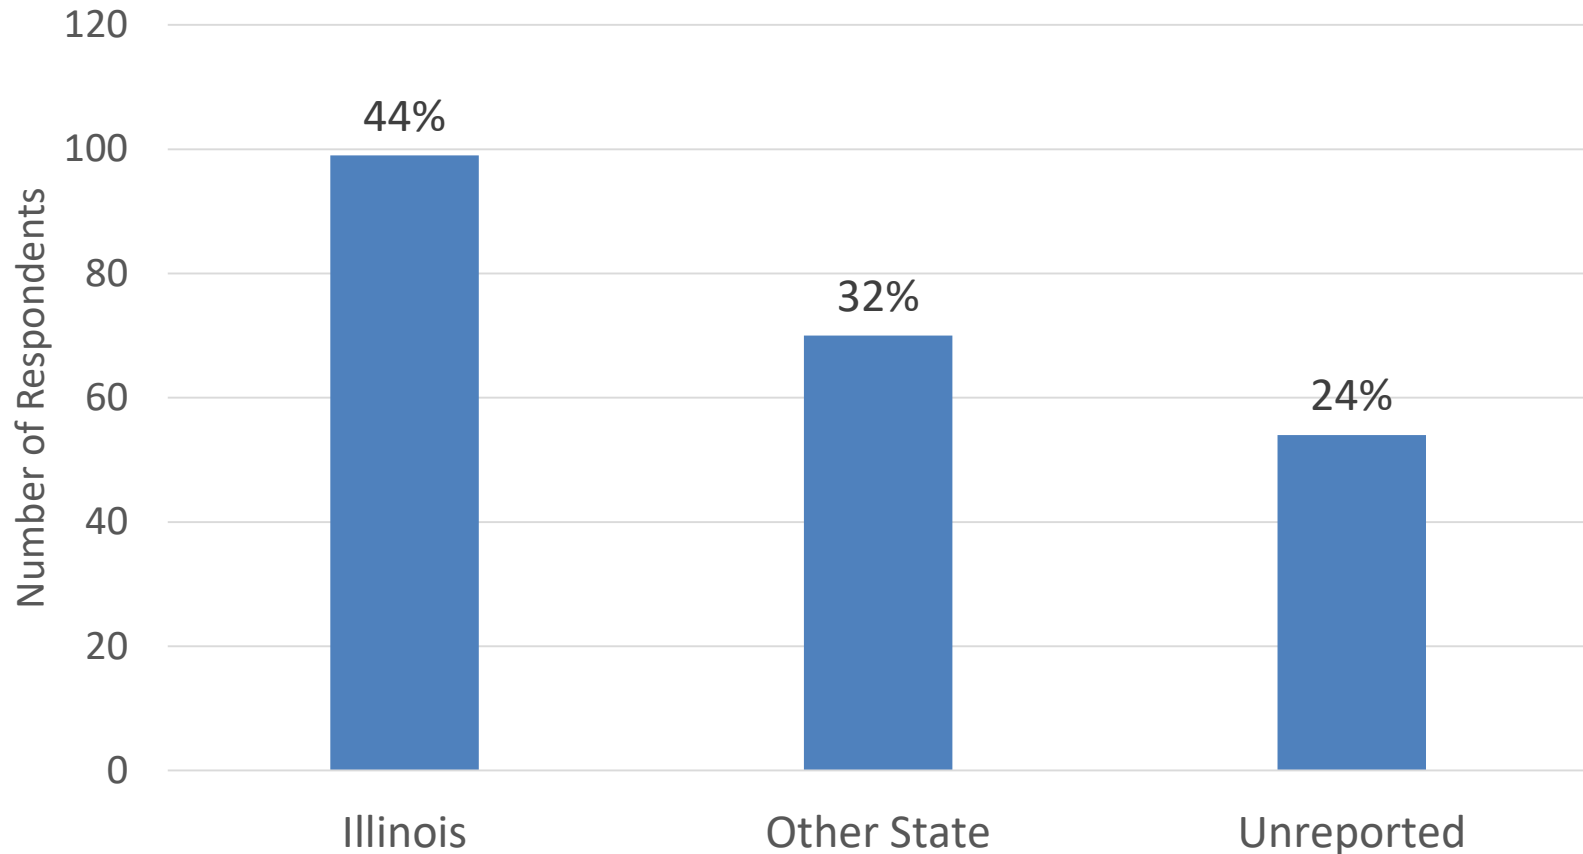

Response Rates by College

I. Alumni Employment and Additional Education

Employment and Additional Education

Additional Education: Type of Degree(s) Pursued

... By Alumni Respondents Who Pursued Additional Degree(s)

*Participants identified their degree as "Other" if it did not match any of the categories above.

Sector of Employment

... Of Alumni Respondents Employed Full-Time or Part-Time

*Participants identified their job as “Other” if it did not match any of the categories above.

Location of Employment

... Of Alumni Respondents Employed Full-Time or Part-Time

Time to Employment

... For Alumni Respondents Employed (Full-Time or Part-Time)
After Graduation

Relatedness of NIU Degree to Job