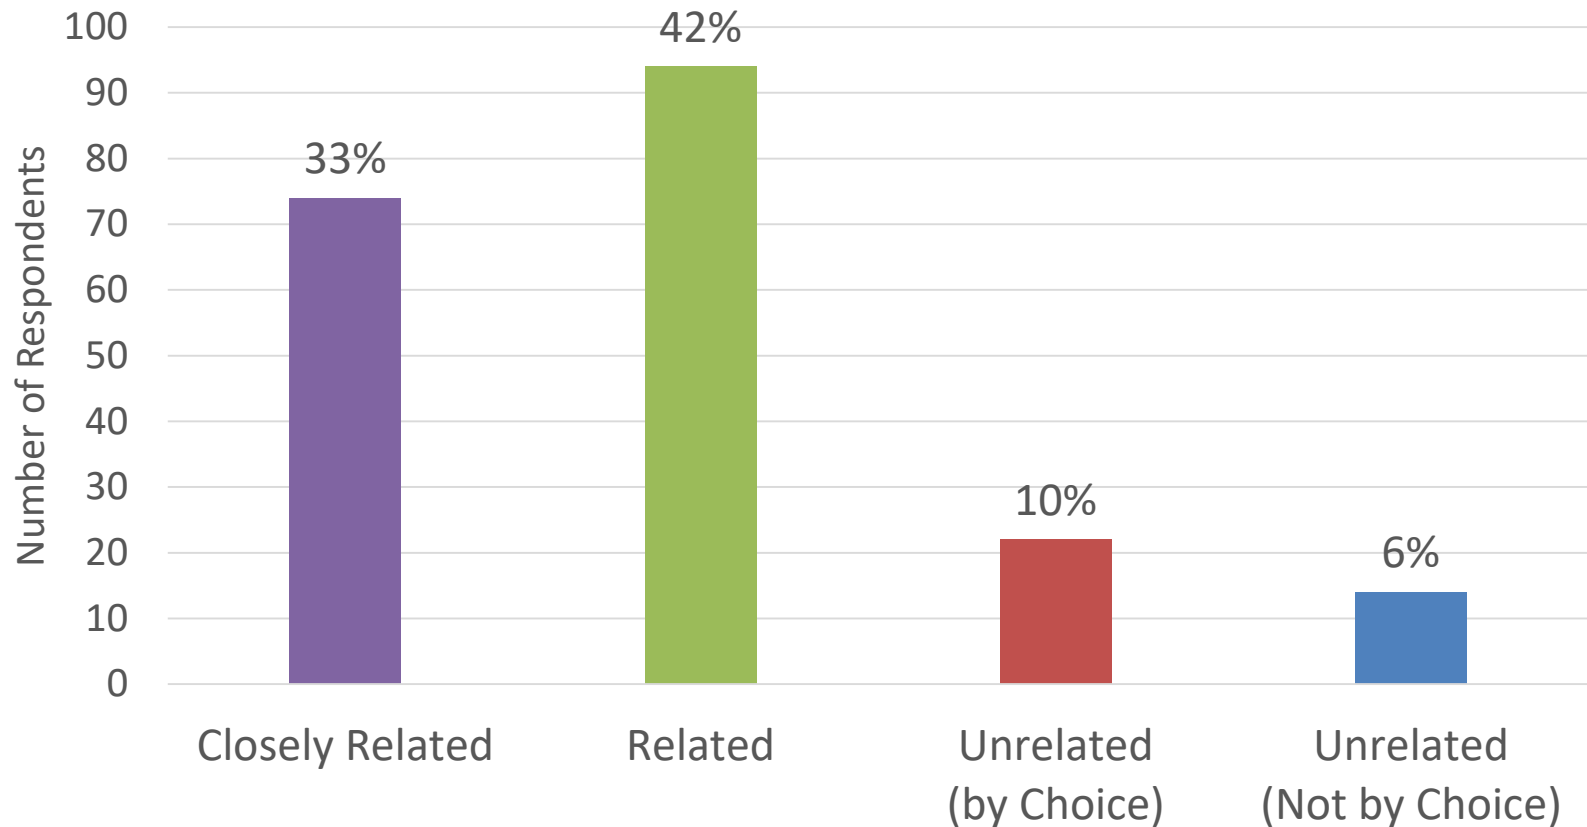

*Participants identified their degree as "Other" if it did not match any of the categories above.

Sector of Employment

... Of Alumni Respondents Employed Full-Time or Part-Time

*Participants identified their job as “Other” if it did not match any of the categories above.

Location of Employment

... Of Alumni Respondents Employed Full-Time or Part-Time

Time to Employment

... For Alumni Respondents Employed (Full-Time or Part-Time)
After Graduation

Relatedness of NIU Degree to Job

... Of Alumni Respondents Employed Full-Time or Part-Time

Note. Due to missing data, percentages do not sum to 100%.

Job Satisfaction and Relatedness of Job to NIU Degree

I am satisfied with my current job.