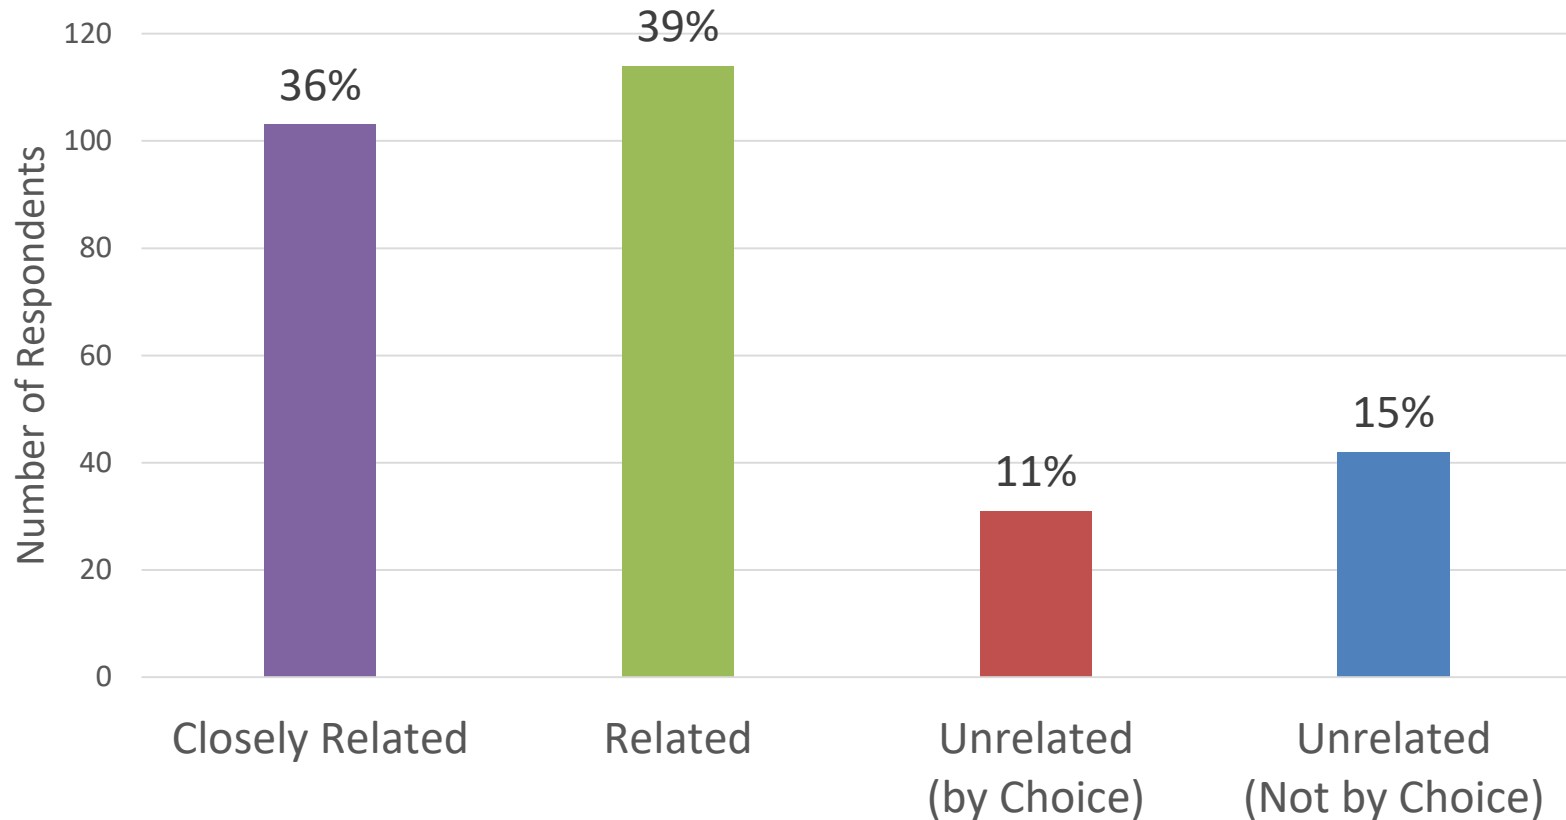

Sector of Employment

... Of Alumni Respondents Employed Full-Time or Part-Time

*Participants identified their job as “Other” if it did not match any of the categories above.

Location of Employment

... Of Alumni Respondents Employed Full-Time or Part-Time

Time to Employment

... For Alumni Respondents Employed (Full-Time or Part-Time)
After Graduation

Relatedness of NIU Degree to Job

... Of Alumni Respondents Employed Full-Time or Part-Time

Note. Due to missing data, percentages do not sum to 100%.

Job Satisfaction and Relatedness of Job to NIU Degree

I am satisfied with my current job.
n = 289

Job Preparedness and Relatedness of Job to NIU Degree

My degree program at NIU prepared me well for my current job.
n = 287