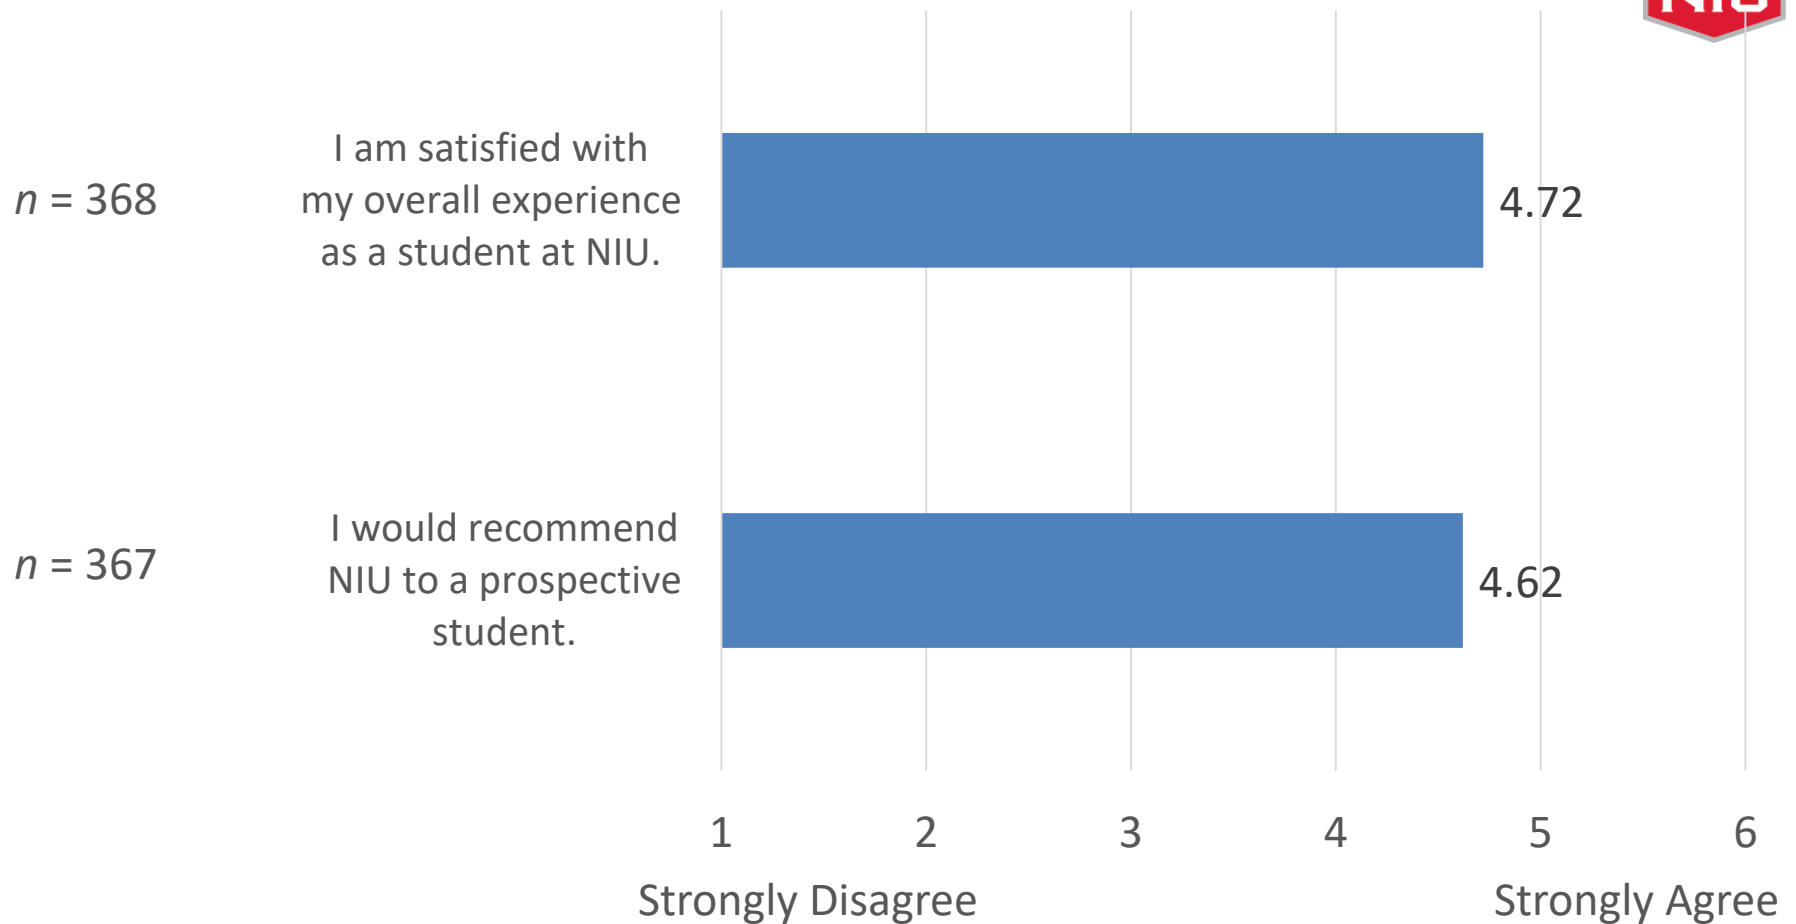

Overall Satisfaction with NIU