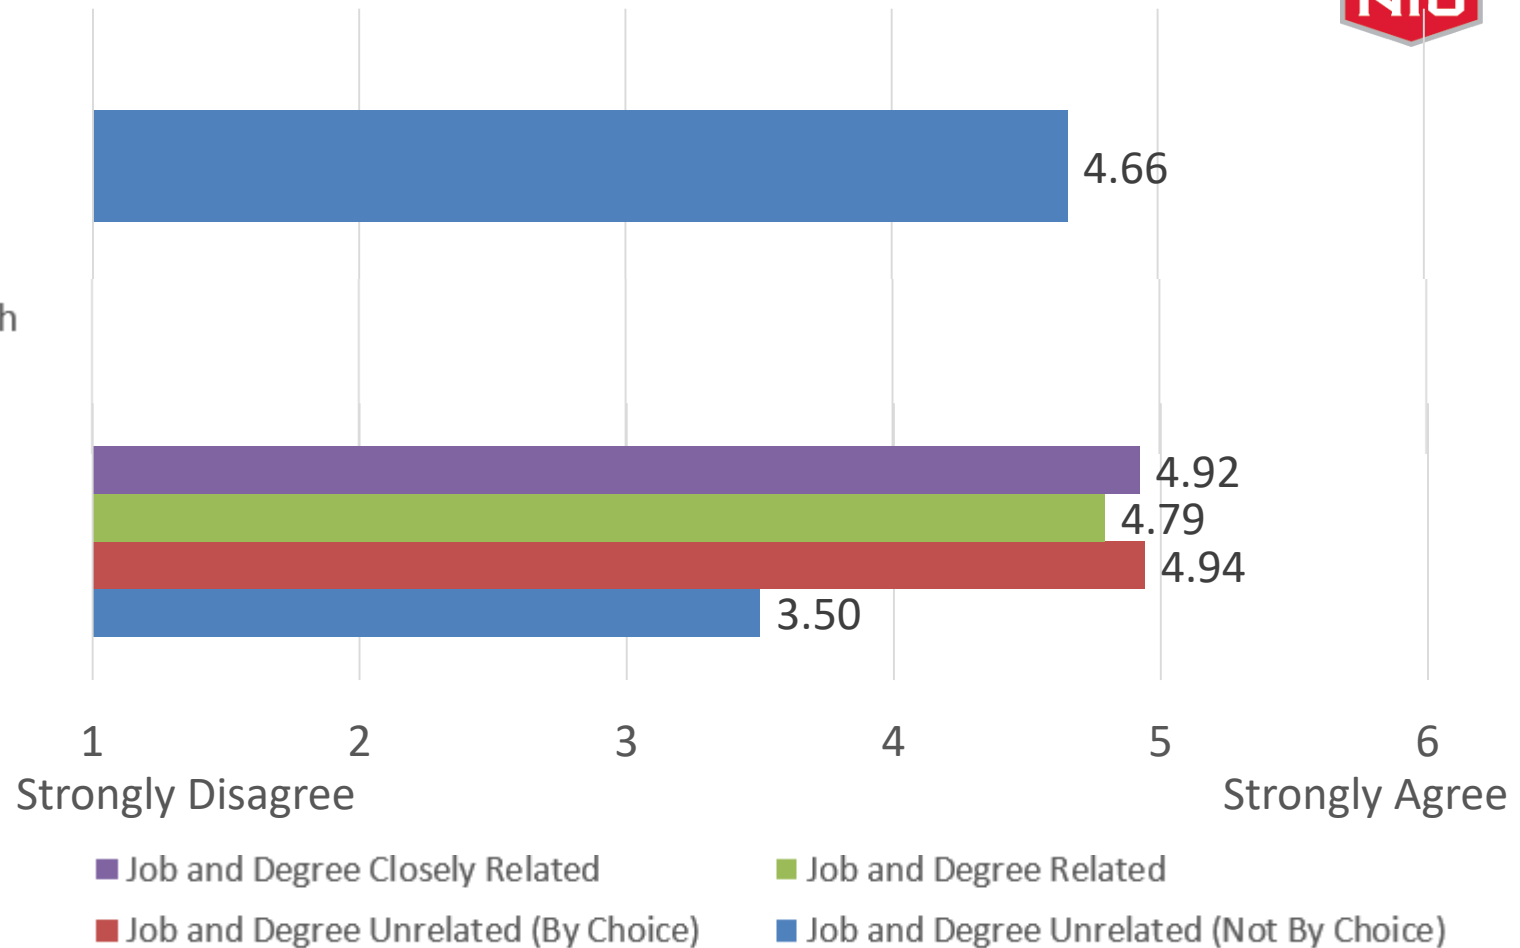

Sector of Employment

... Of Alumni Respondents Employed Full-Time or Part-Time

*Participants identified their job as “Other” if it did not match any of the categories above.

Location of Employment

... Of Alumni Respondents Employed Full-Time or Part-Time

Time to Employment

... For Alumni Respondents Employed (Full-Time or Part-Time)
After Graduation

Relatedness of NIU Degree to Job

... Of Alumni Respondents Employed Full-Time or Part-Time

Note. Due to missing data, percentages do not sum to 100%.

Job Satisfaction and Relatedness of Job to NIU Degree

I am satisfied with my current job.
n = 289

Job Preparedness and Relatedness of Job to NIU Degree

My degree program at NIU prepared me well for my current job.
n = 287