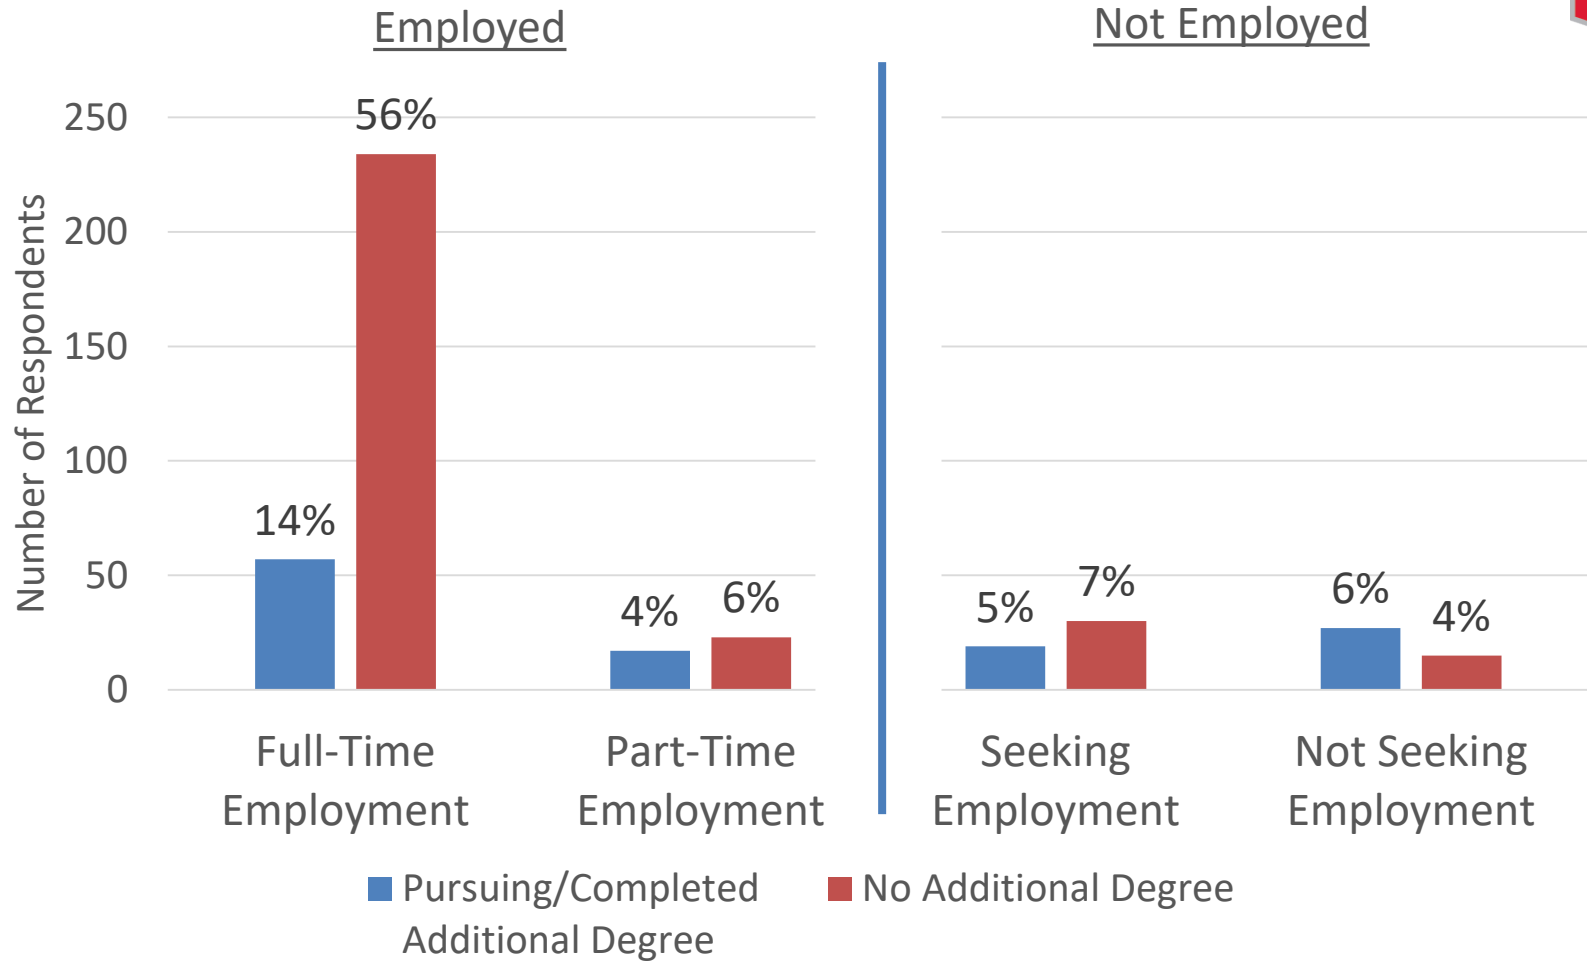

NIU Alumni Survey
of Baccalaureate Students
(Academic Year 2015-2016)

Employment, Additional Education, Satisfaction, and Internships

Northern Illinois University
Your Future. Our Focus.

Accreditation, Assessment, and
Evaluation

Background

- Sample
 - Baccalaureate alumni
 - Graduated in Fall 2015/Spring 2016/Summer 2016
- Method
 - Alumni completed survey online
 - Students surveyed post-graduation, in 2018
- Survey Highlights
 - I. Alumni Employment and Additional Education
 - II. Alumni Satisfaction with NIU
 - III. Alumni Internships while Attending NIU

Response Rates

I. Alumni Employment and Additional Education

Employment and Additional Education

Additional Education: Type of Degree(s) Pursued

... By Alumni Respondents Who Pursued Additional Degree(s)

*Participants identified their degree as "Other" if it did not match any of the categories above.

Sector of Employment

... Of Alumni Respondents Employed Full-Time or Part-Time

*Participants identified their job as “Other” if it did not match any of the categories above.

Location of Employment

... Of Alumni Respondents Employed Full-Time or Part-Time