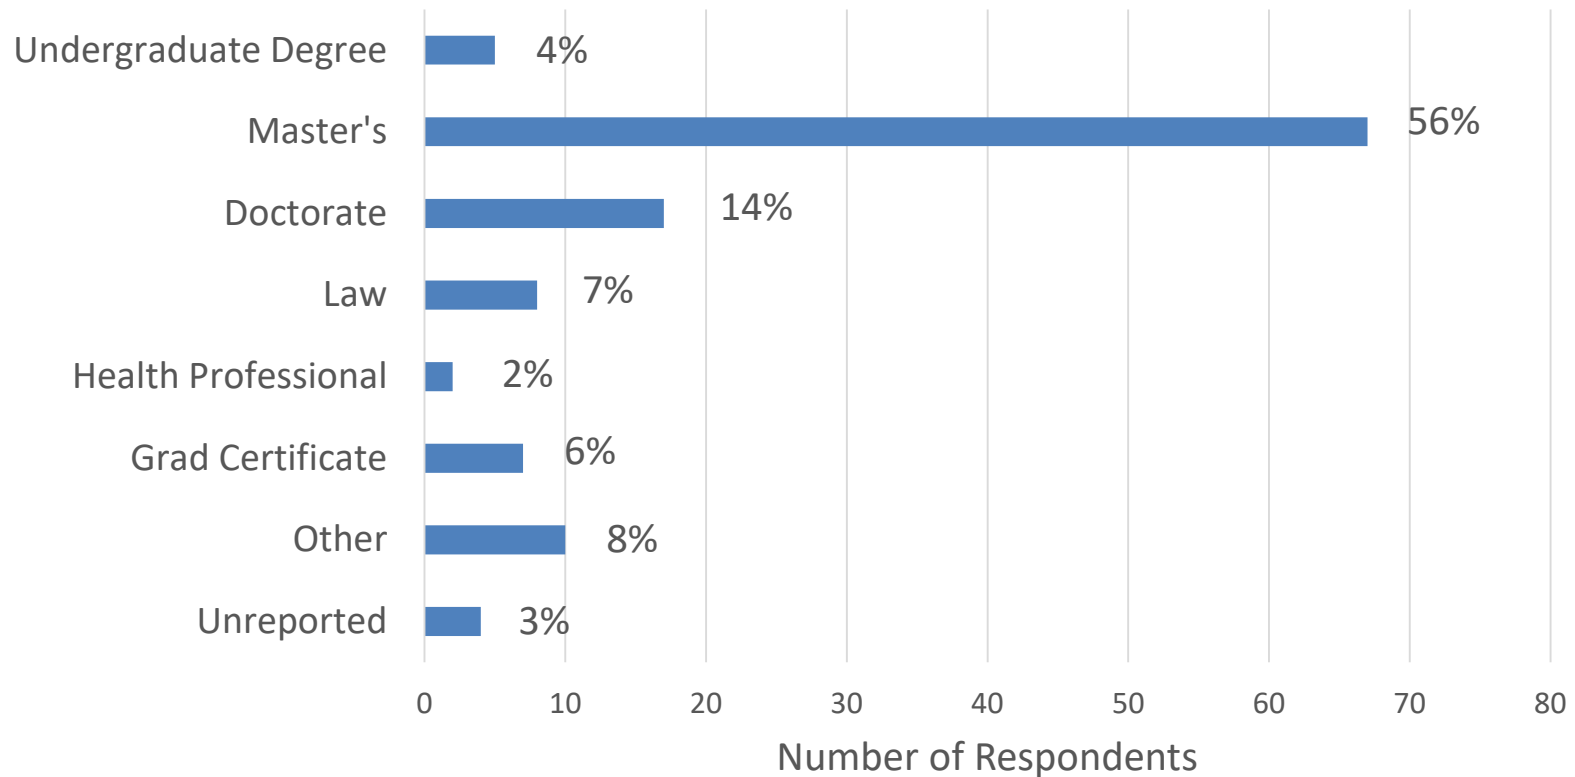

Background

- Sample
 - Baccalaureate alumni
 - Graduated in Fall 2015/Spring 2016/Summer 2016
- Method
 - Alumni completed survey online
 - Students surveyed post-graduation, in 2018
- Survey Highlights
 - I. Alumni Employment and Additional Education
 - II. Alumni Satisfaction with NIU
 - III. Alumni Internships while Attending NIU

Response Rates

I. Alumni Employment and Additional Education

Employment and Additional Education

Additional Education: Type of Degree(s) Pursued

... By Alumni Respondents Who Pursued Additional Degree(s)

*Participants identified their degree as "Other" if it did not match any of the categories above.

Sector of Employment

... Of Alumni Respondents Employed Full-Time or Part-Time

*Participants identified their job as “Other” if it did not match any of the categories above.

Location of Employment

... Of Alumni Respondents Employed Full-Time or Part-Time