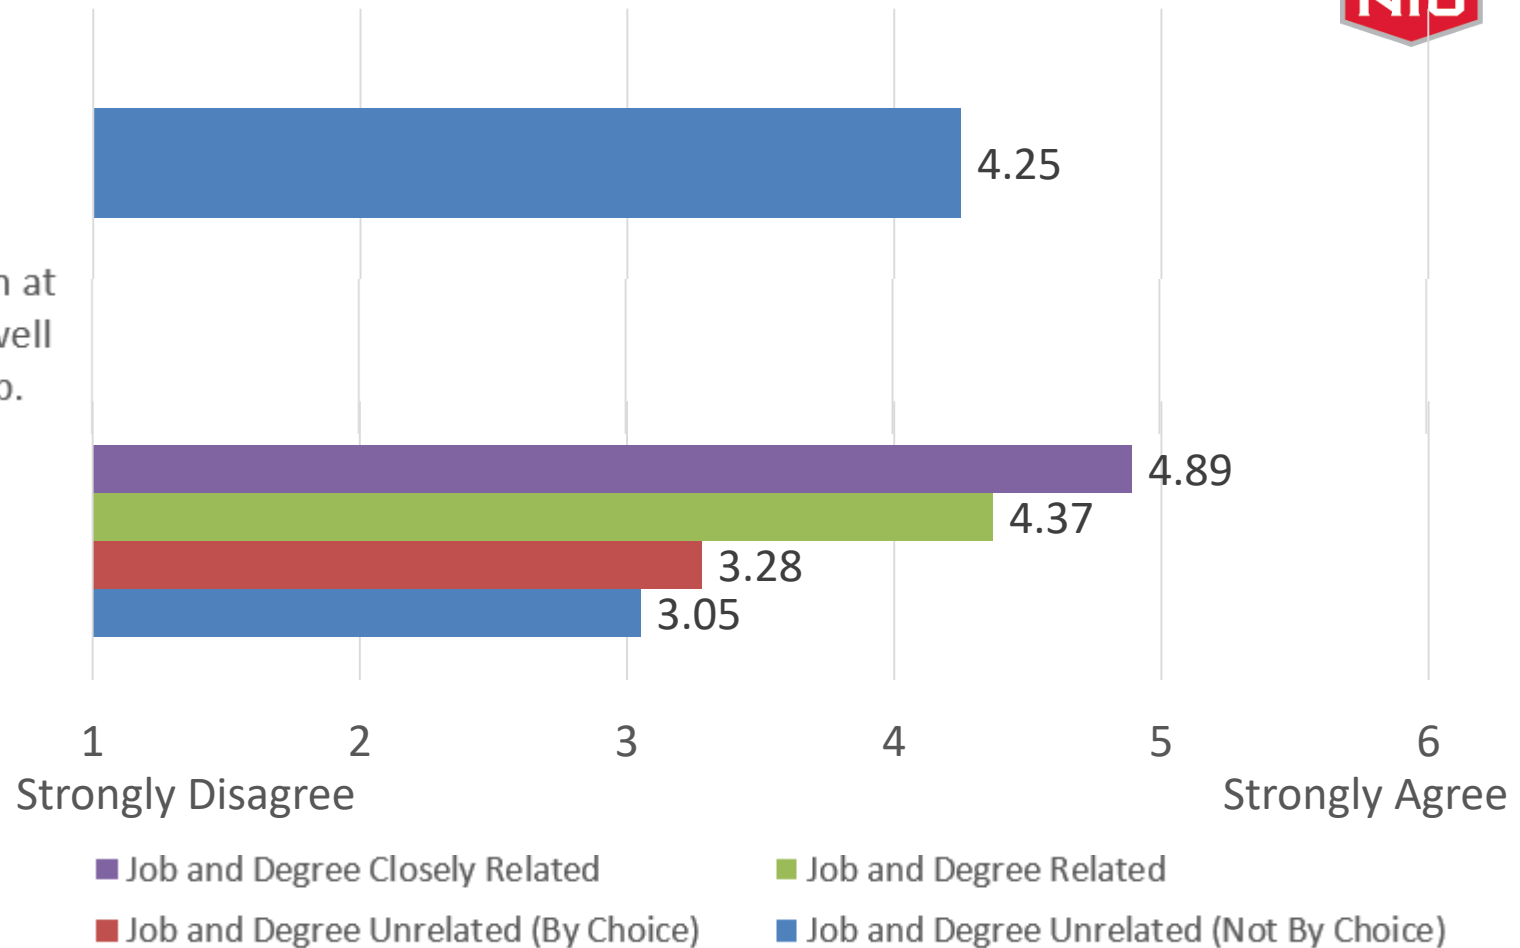

Time to Employment

... For Alumni Respondents Employed (Full-Time or Part-Time)
After Graduation

Relatedness of NIU Degree to Job

... Of Alumni Respondents Employed Full-Time or Part-Time

Note. Due to missing data, percentages do not sum to 100%.

Job Satisfaction and Relatedness of Job to NIU Degree

I am satisfied with my current job.
n = 289

Job Preparedness and Relatedness of Job to NIU Degree

My degree program at NIU prepared me well for my current job.
n = 287

II. Alumni Satisfaction with NIU

Overall Satisfaction with NIU

Satisfaction with NIU's Services

Satisfaction with NIU Degree

Satisfaction with Degree and Relatedness of Job to NIU Degree

III. Alumni Internships while Attending NIU