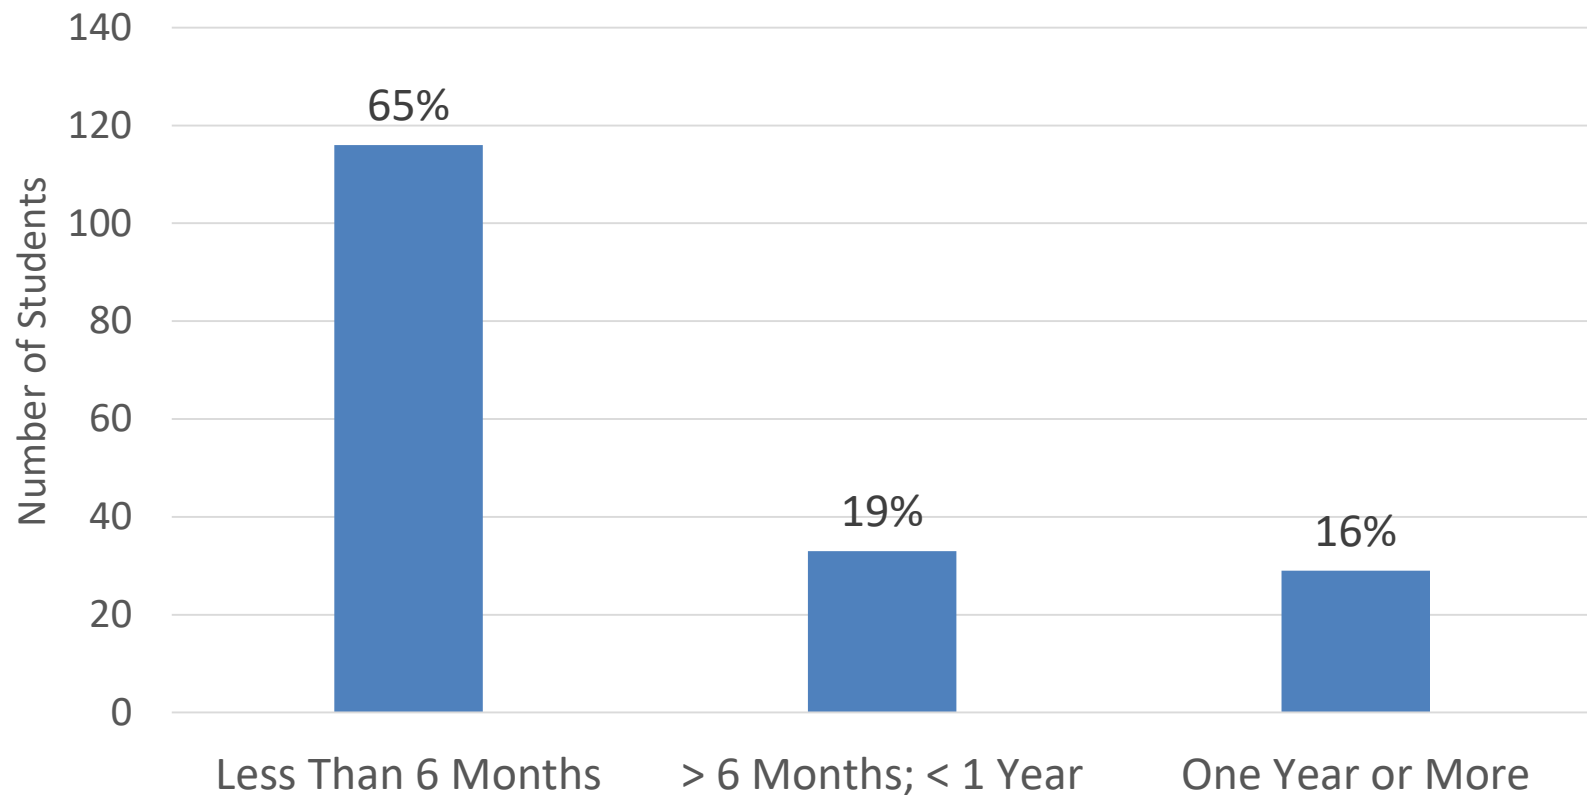

Sector of Employment

... Of Alumni Respondents Employed Full-Time or Part-Time

*Participants identified their job as “Other” if it did not match any of the categories above.

Location of Employment

... Of Alumni Respondents Employed Full-Time or Part-Time

Time to Employment

... For Alumni Respondents Employed (Full-Time or Part-Time)
After Graduation

Relatedness of NIU Degree to Job

... Of Alumni Respondents Employed Full-Time or Part-Time

Note. Due to missing data, percentages do not sum to 100%.