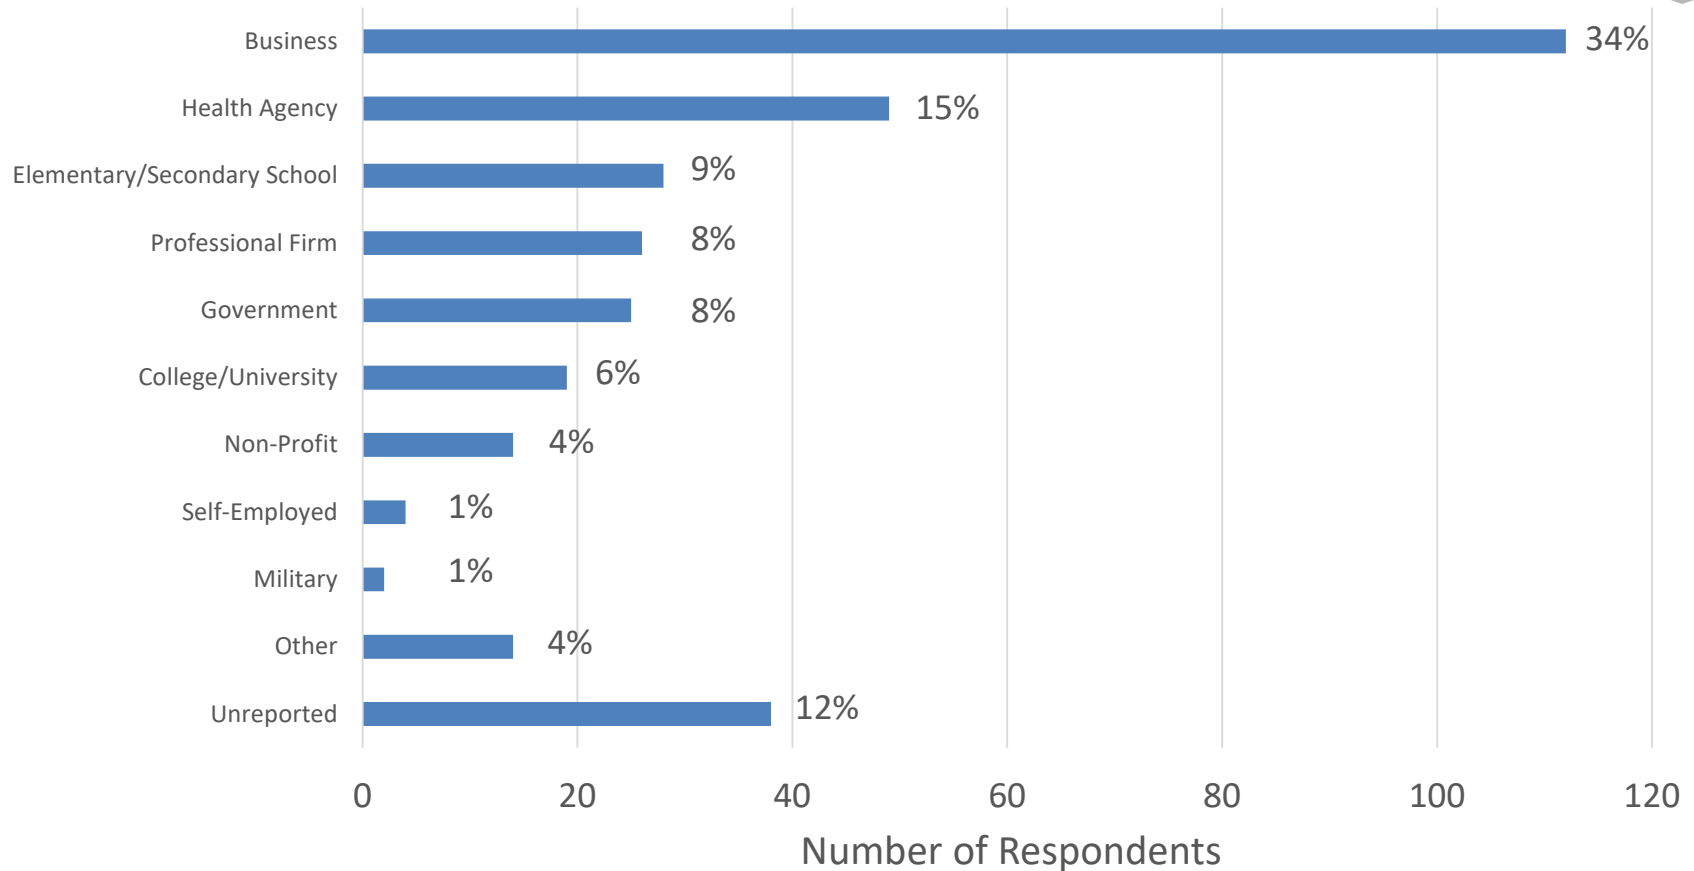

Background

- Sample
 - Baccalaureate alumni
 - Graduated in Fall 2015/Spring 2016/Summer 2016
- Method
 - Alumni completed survey online
 - Students surveyed post-graduation, in 2018
- Survey Highlights
 - I. Alumni Employment and Additional Education
 - II. Alumni Satisfaction with NIU
 - III. Alumni Internships while Attending NIU

Response Rates

I. Alumni Employment and Additional Education

Employment and Additional Education

Additional Education: Type of Degree(s) Pursued

... By Alumni Respondents Who Pursued Additional Degree(s)

*Participants identified their degree as "Other" if it did not match any of the categories above.

Sector of Employment

... Of Alumni Respondents Employed Full-Time or Part-Time

*Participants identified their job as “Other” if it did not match any of the categories above.

Location of Employment

... Of Alumni Respondents Employed Full-Time or Part-Time