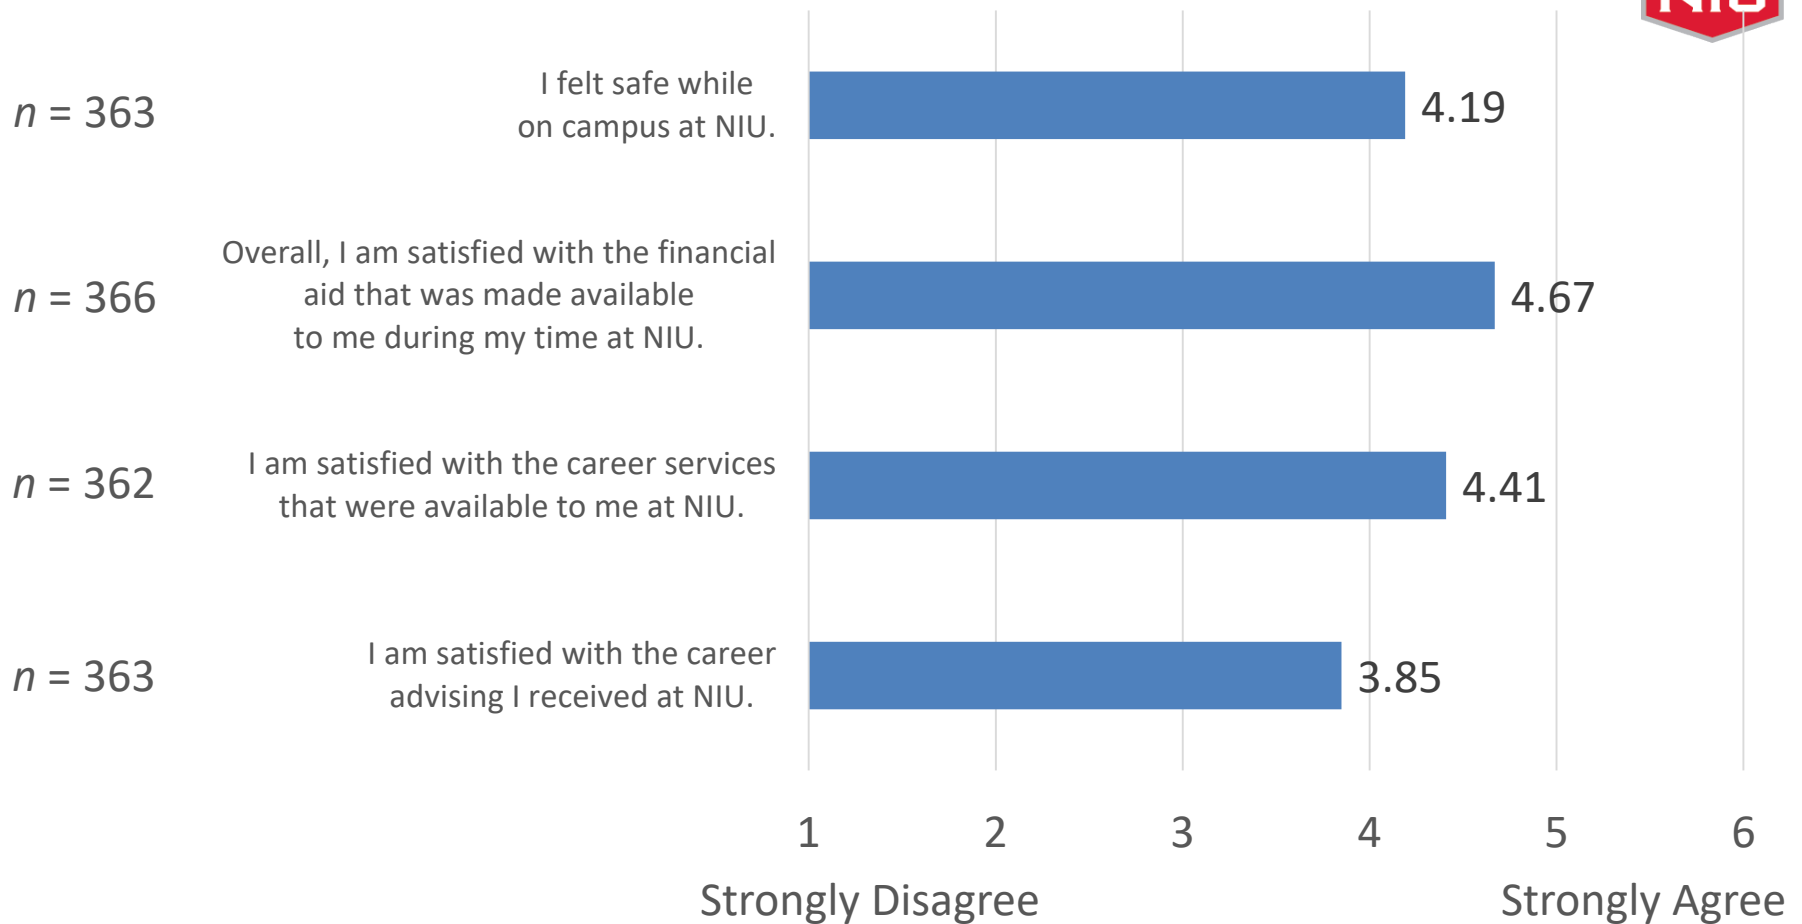

Satisfaction with NIU's Services