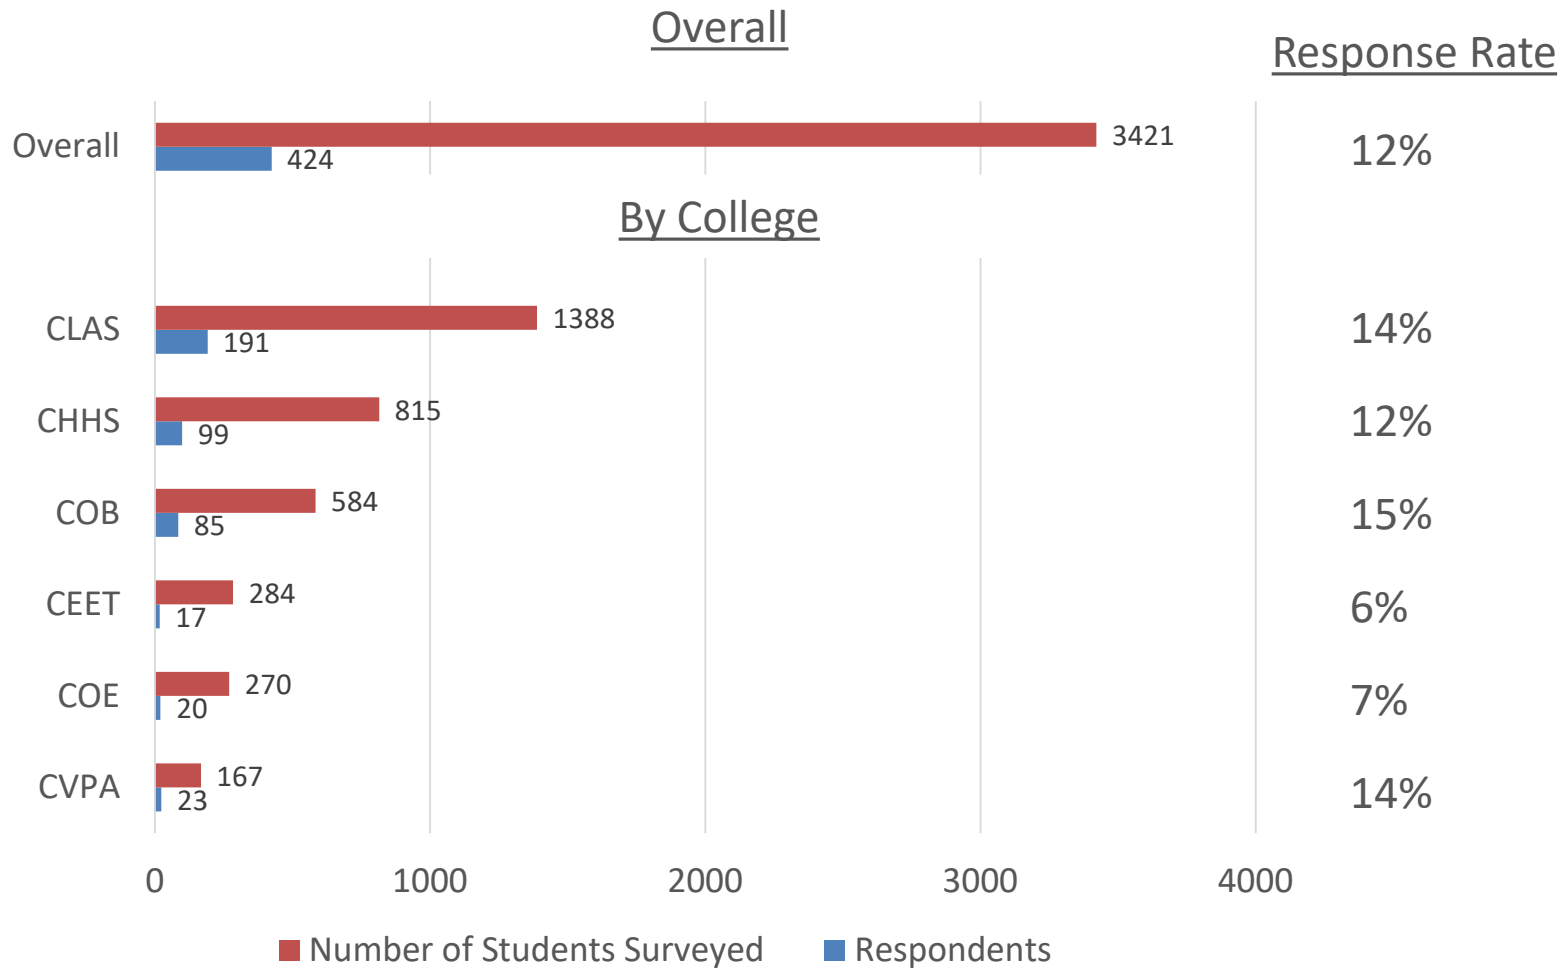

Response Rates