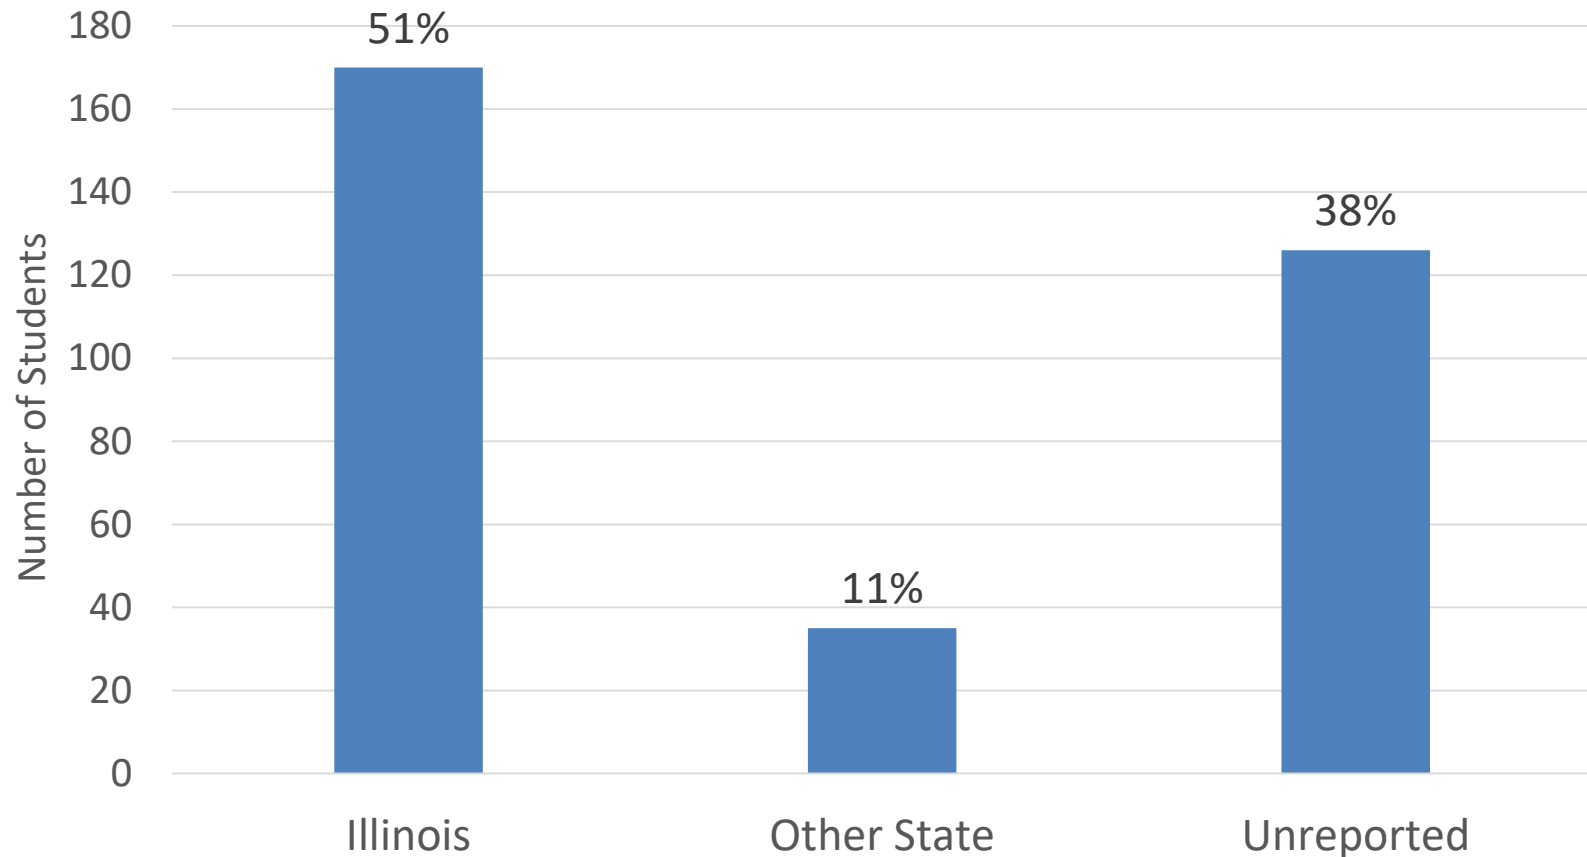

Response Rates

I. Alumni Employment and Additional Education

Employment and Additional Education

Additional Education: Type of Degree(s) Pursued

... By Alumni Respondents Who Pursued Additional Degree(s)

*Participants identified their degree as "Other" if it did not match any of the categories above.

Sector of Employment

... Of Alumni Respondents Employed Full-Time or Part-Time

*Participants identified their job as “Other” if it did not match any of the categories above.

Location of Employment

... Of Alumni Respondents Employed Full-Time or Part-Time

Time to Employment

... For Alumni Respondents Employed (Full-Time or Part-Time)
After Graduation

Relatedness of NIU Degree to Job

... Of Alumni Respondents Employed Full-Time or Part-Time

Note. Due to missing data, percentages do not sum to 100%.