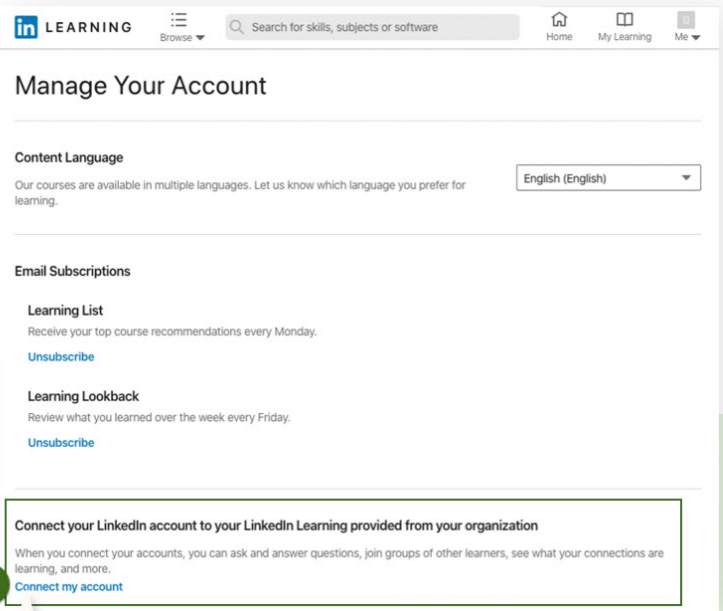

# Connect Your LinkedIn Profile

**Click here to connect!** Next, you'll be taken to the profile connection selection screen. Select "Continue with LinkedIn" and follow the prompts to ensure a seamless transition