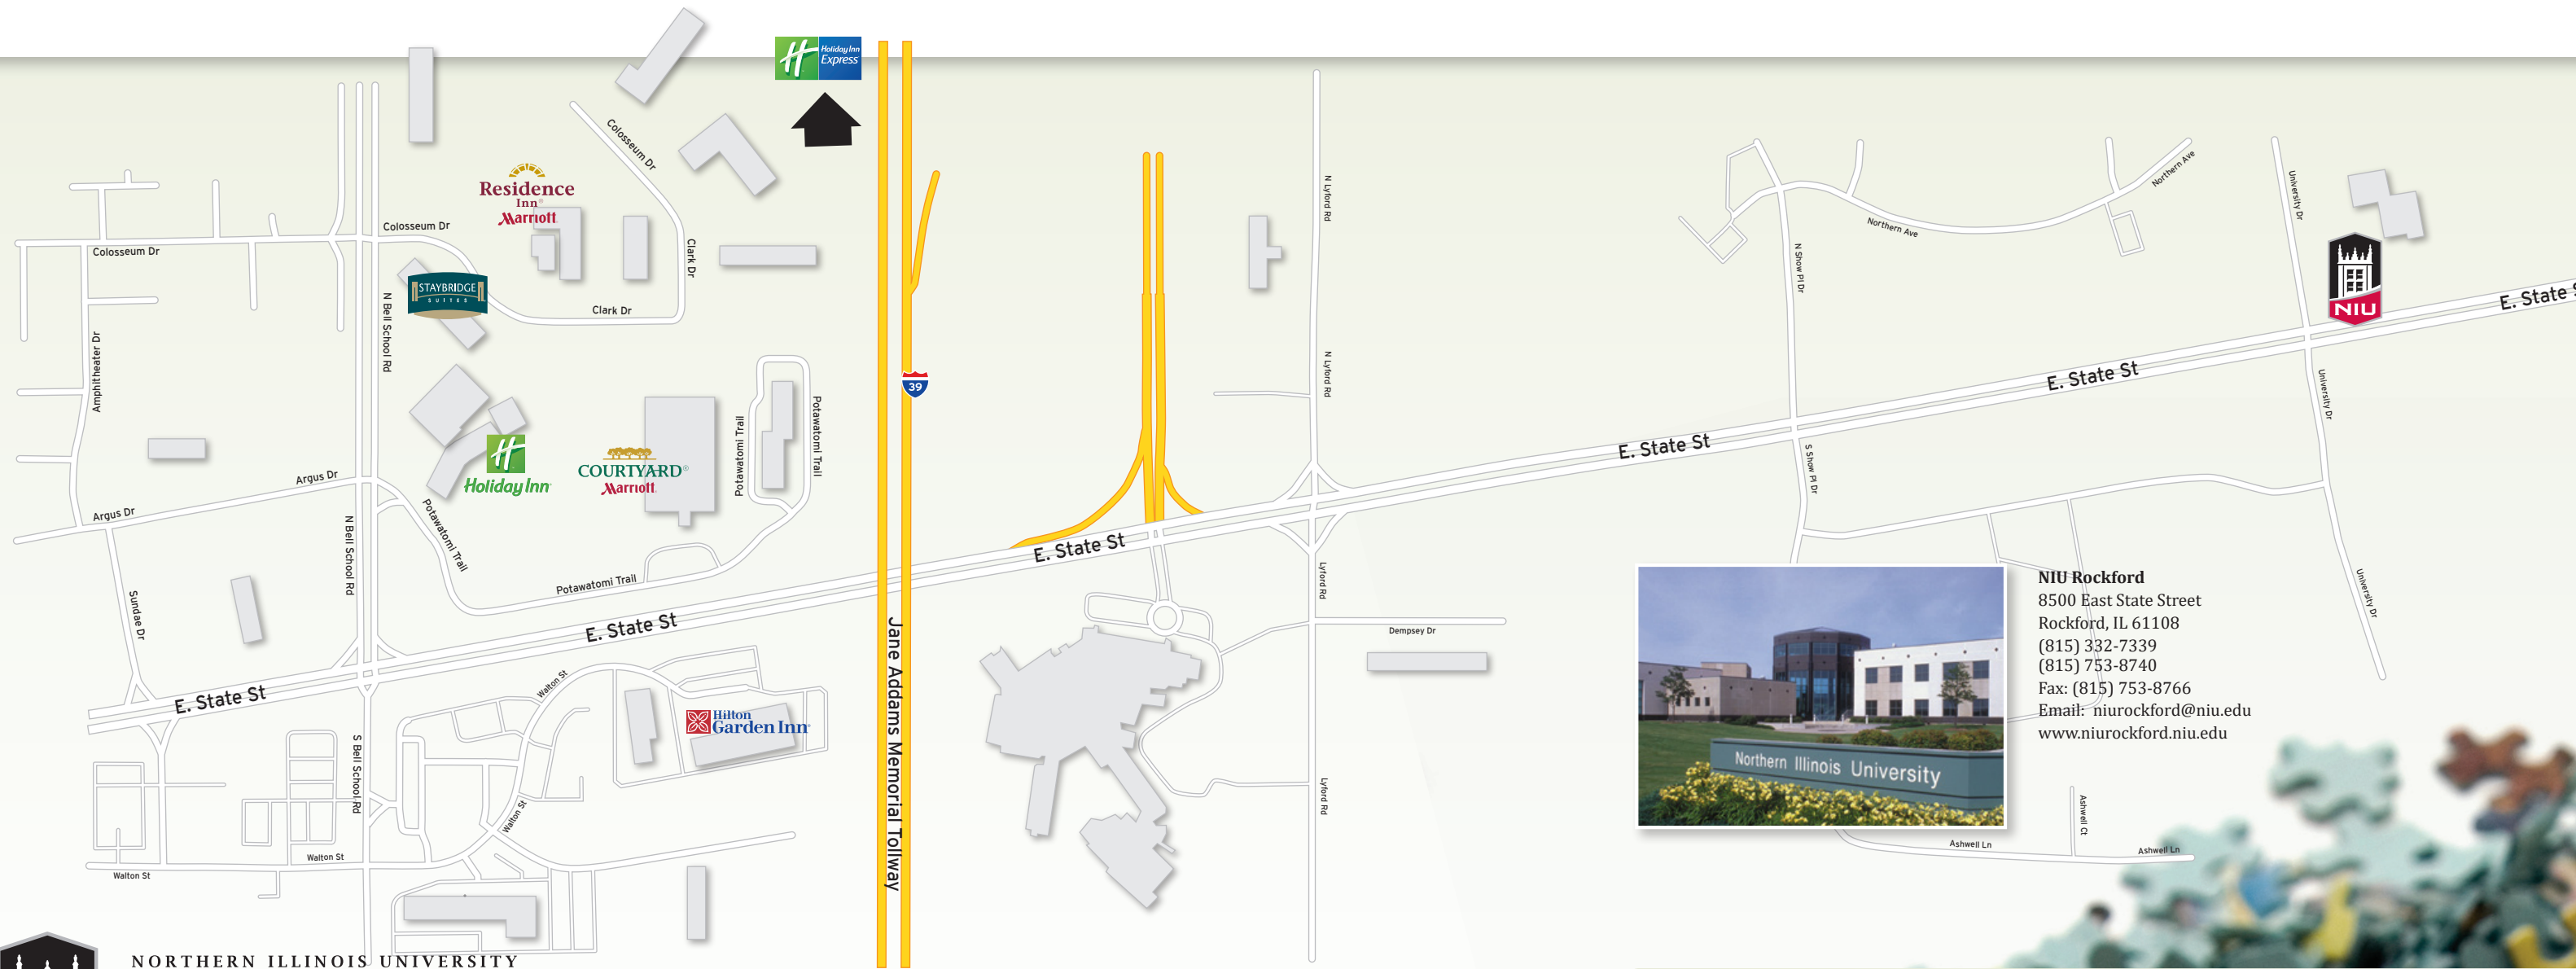

Hotels near the Rockford Conference Center

Courtyard by Marriott
7676 East State Street
Rockford IL 61108
815-397-6222
www.marriott.com

Contact: Jan Smith
815-397-6222

Distance: 0.9 mile

Hilton Garden Inn
7675 Walton Street
Rockford, IL 61108
815-721-8522
http://hiltongardeninn3.hilton.com

Contact: Kelly Plath
815-721-8522

Distance: 1.5 miles

Holiday Inn
7550 E. State Street
Rockford, IL 61108
815-398-2200
www.holidayinn.com

Distance: 1.6 miles

Holiday Inn Express
7552 Park Place
Loves Park, IL 61111
815-654-4100
www.hiexpress.com

Distance: 4.7 miles

Residence Inn by Marriott
7542 Colosseum Drive
Rockford, IL 61107
815-227-0013
http://www.marriott.com

Distance: 1.4 miles

Staybridge Suites
633 North Bell School Road
Rockford, IL 61107
815-397-0200
www.staybridge.com

Distance: 1.3 mile

NIU Rockford
8500 East State Street
Rockford, IL 61108
(815) 332-7339
(815) 753-8740
Fax: (815) 753-8766
Email: niurockford@niu.edu
www.niurockford.niu.edu

NORTHERN ILLINOIS UNIVERSITY
Rockford Conference Center

Where Meetings Come Together