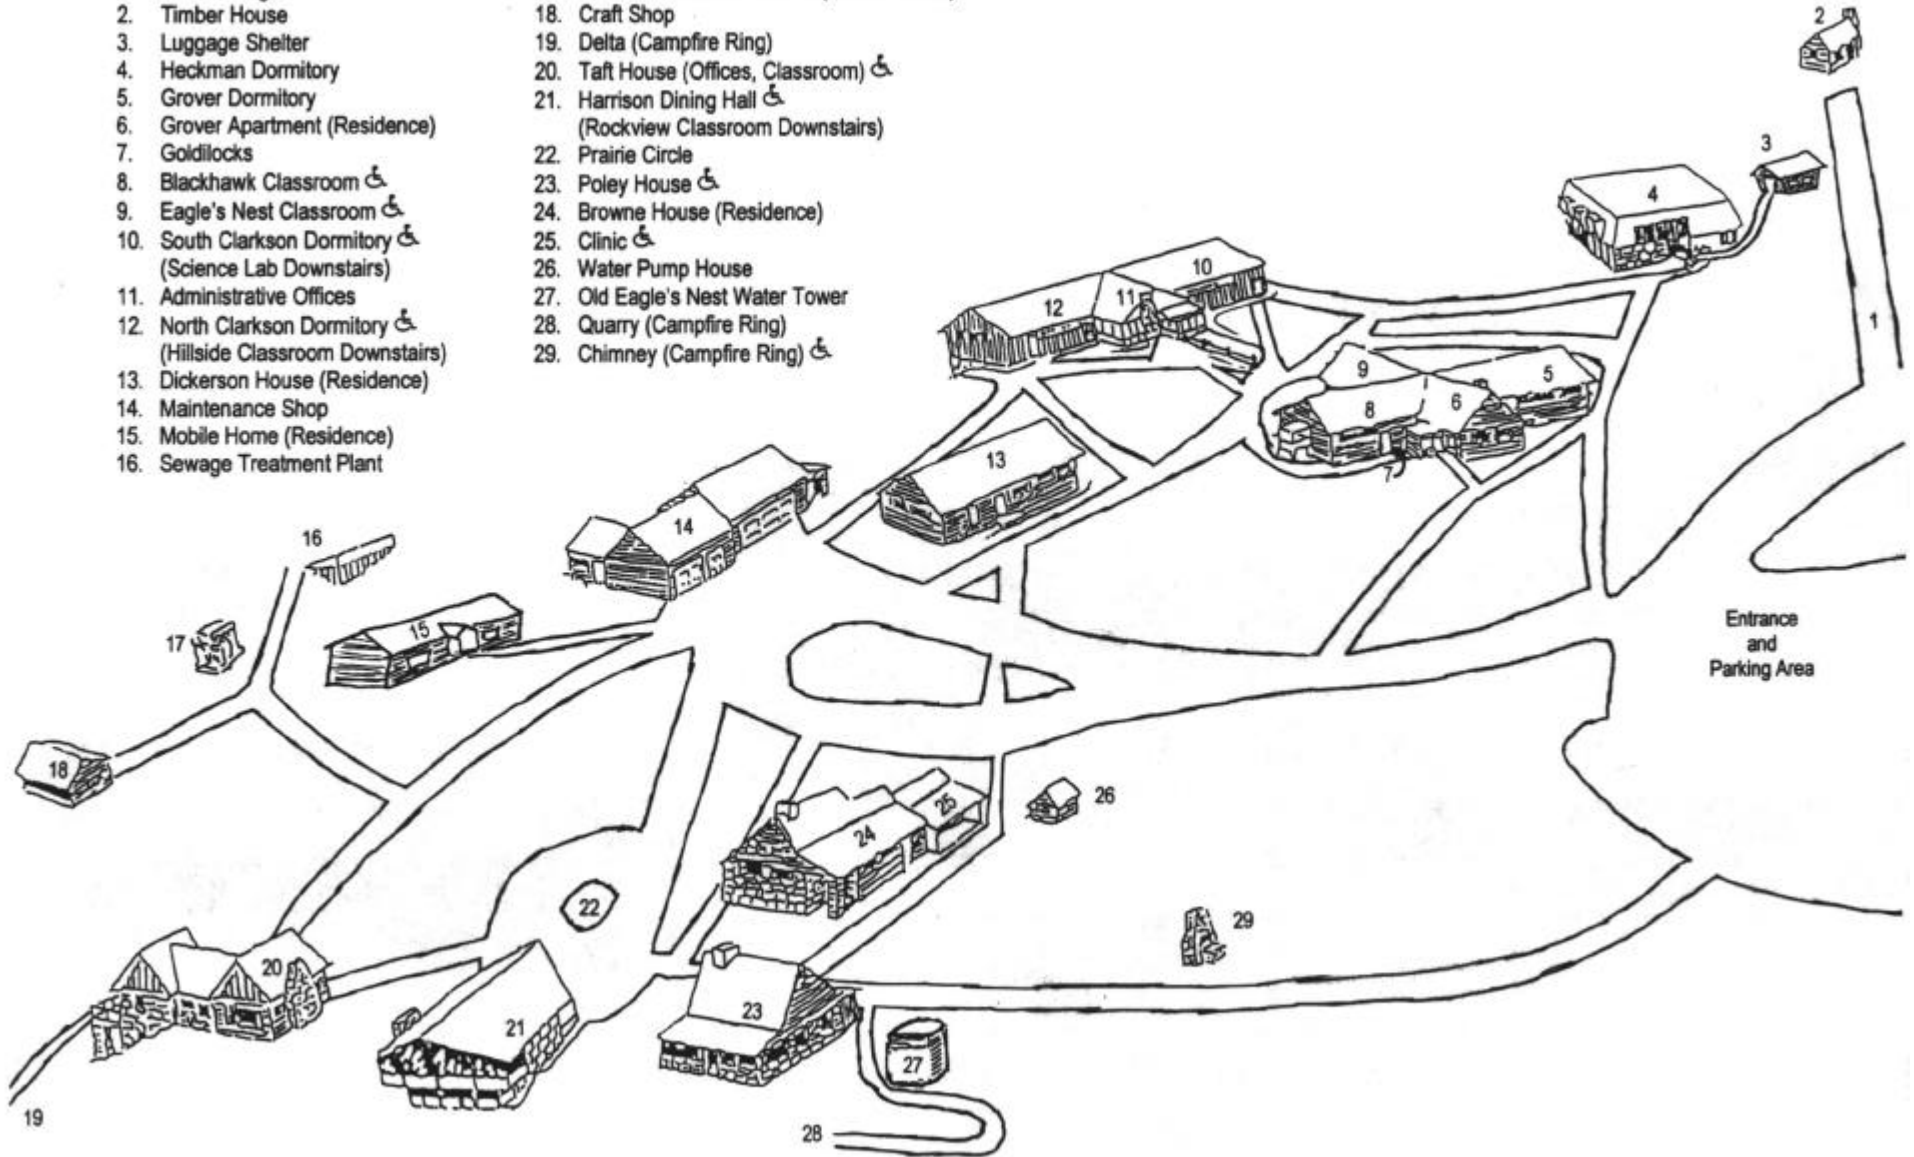

LORADO TAFT FIELD CAMPUS

NORTHERN ILLINOIS
UNIVERSITY

- | | |
|---------------------------------|---|
| 1. Bus Parking | 17. Funeral Procession Statue (Seven Muses) |
| 2. Timber House | 18. Craft Shop |
| 3. Luggage Shelter | 19. Delta (Campfire Ring) |
| 4. Heckman Dormitory | 20. Taft House (Offices, Classroom) & |
| 5. Grover Dormitory | 21. Harrison Dining Hall & |
| 6. Grover Apartment (Residence) | (Rockview Classroom Downstairs) |
| 7. Goldilocks | 22. Prairie Circle |
| 8. Blackhawk Classroom & | 23. Poley House & |
| 9. Eagle's Nest Classroom & | 24. Browne House (Residence) |
| 10. South Clarkson Dormitory & | 25. Clinic & |
| (Science Lab Downstairs) | 26. Water Pump House |
| 11. Administrative Offices | 27. Old Eagle's Nest Water Tower |
| 12. North Clarkson Dormitory & | 28. Quarry (Campfire Ring) |
| (Hillside Classroom Downstairs) | 29. Chimney (Campfire Ring) & |
| 13. Dickerson House (Residence) | |
| 14. Maintenance Shop | |
| 15. Mobile Home (Residence) | |
| 16. Sewage Treatment Plant | |

Rock River

Rock River