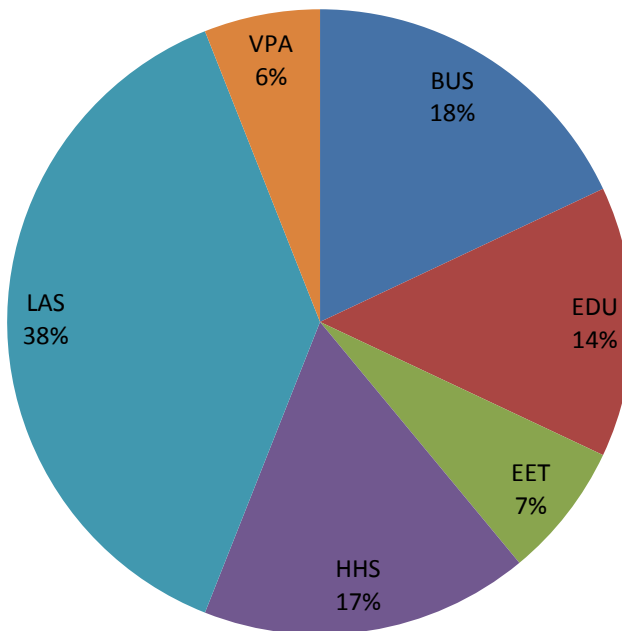

NSSE Senior Breakdown by College

Senior N = 631

NIU Senior Breakdown by College

Source: NIU Fall 2009 10 Day Enrollment Counts