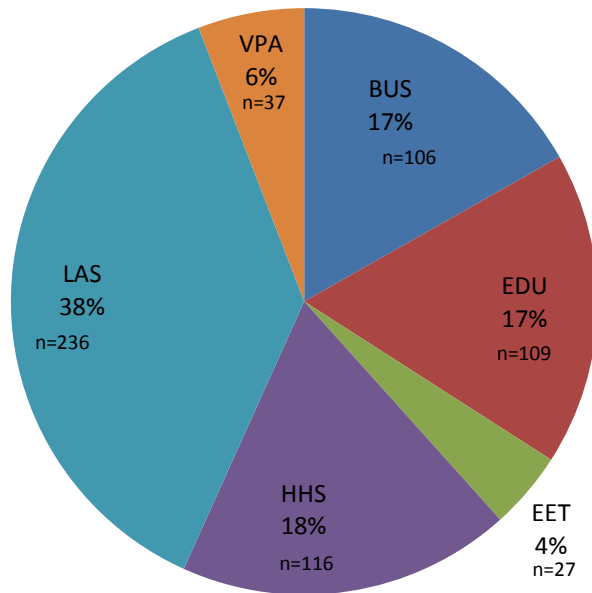

NSSE Senior Breakdown by College

Senior N = 631

NIU Senior Breakdown by College

Source: NIU Fall 2009 10 Day Enrollment Counts