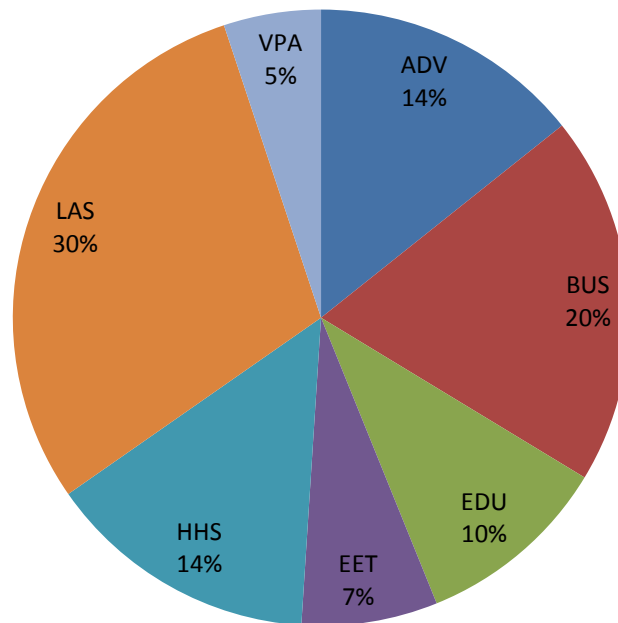

NSSE FY Breakdown by College

FY N = 495

NIU FY Breakdown by College

Source: NIU Fall 2009 10 Day Enrollment Count