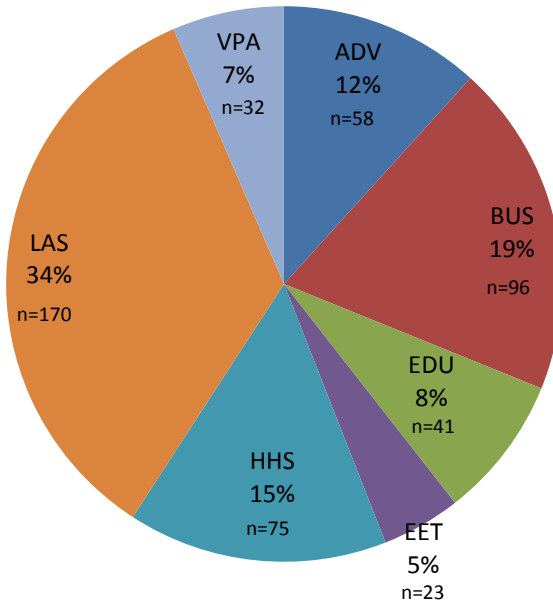

NSSE FY Breakdown by College

FY N = 495

NIU FY Breakdown by College

Source: NIU Fall 2009 10 Day Enrollment Count