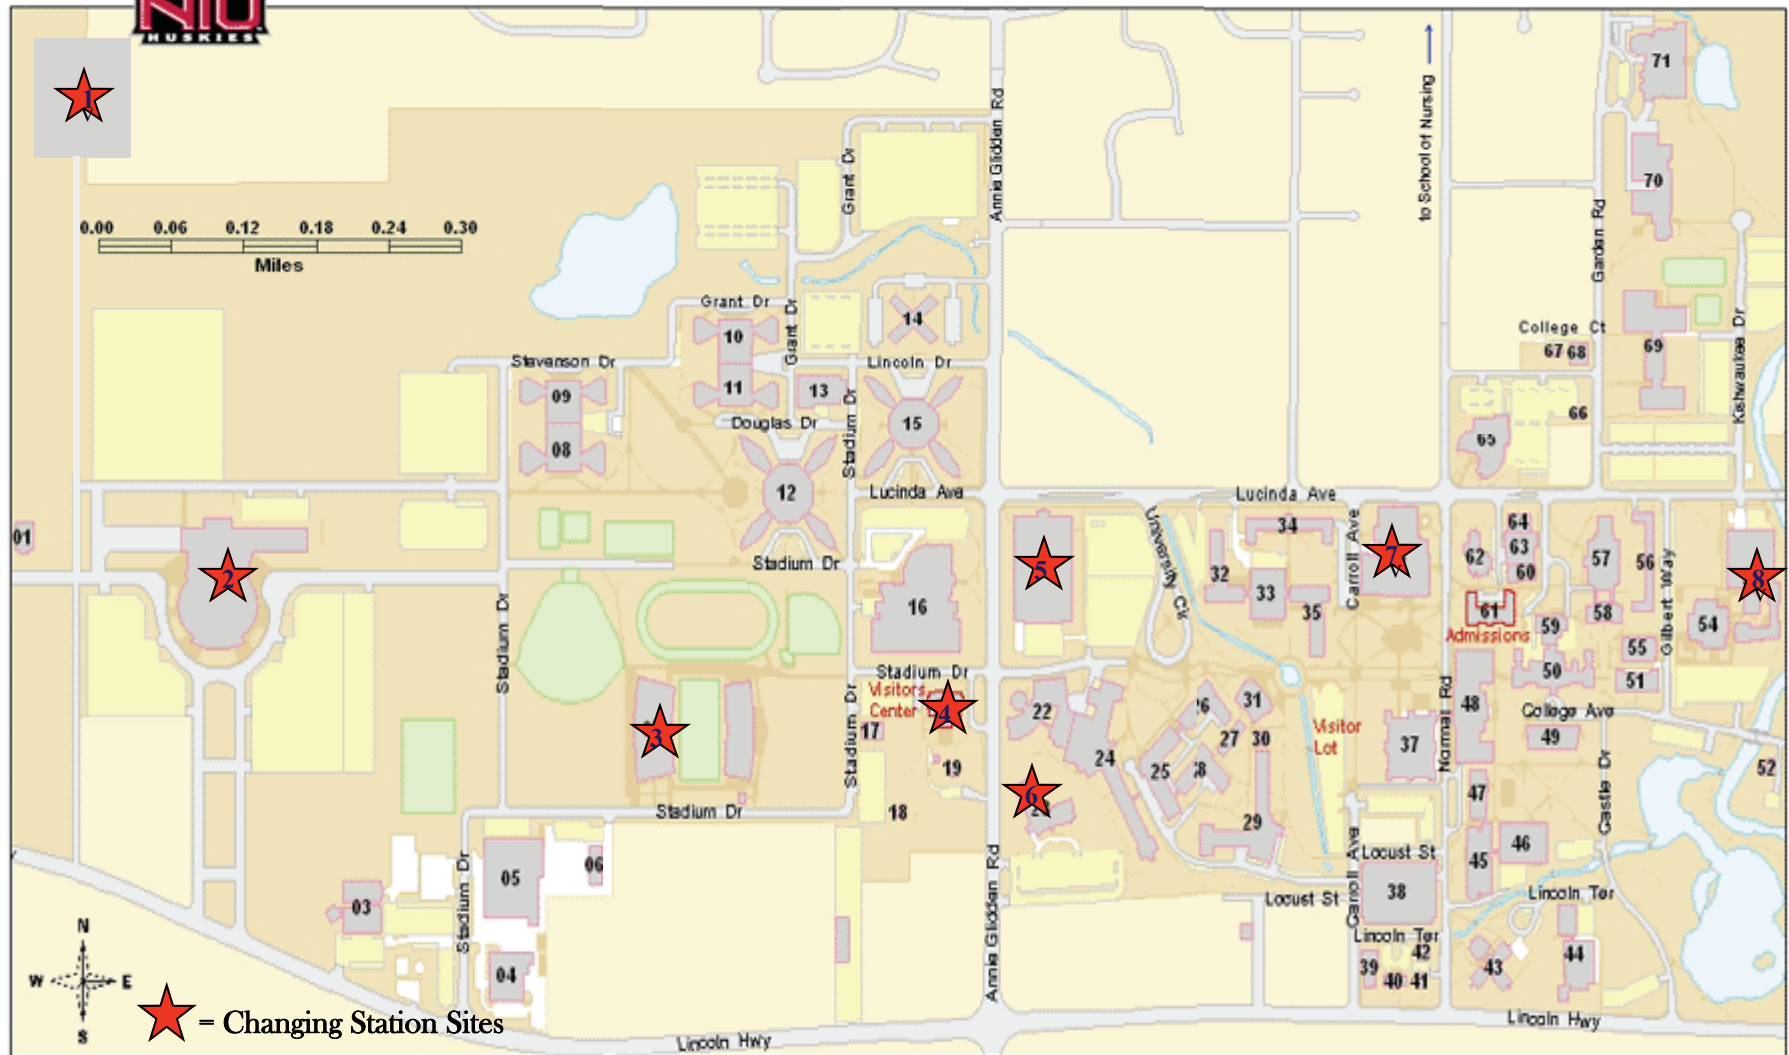

NORTHERN ILLINOIS UNIVERSITY

PARENT-FRIENDLY CAMPUS MAP

- 1. Northern View Community
- 2. Convocation Center
- 3. Huskie Stadium

- 4. Barsema Center
- 5. Evans Field House
- 6. Child Care Center

- 7. Holmes Student Center
- 8. Music Building

COURTESY OF THE NIU WOMEN'S RESOURCE CENTER