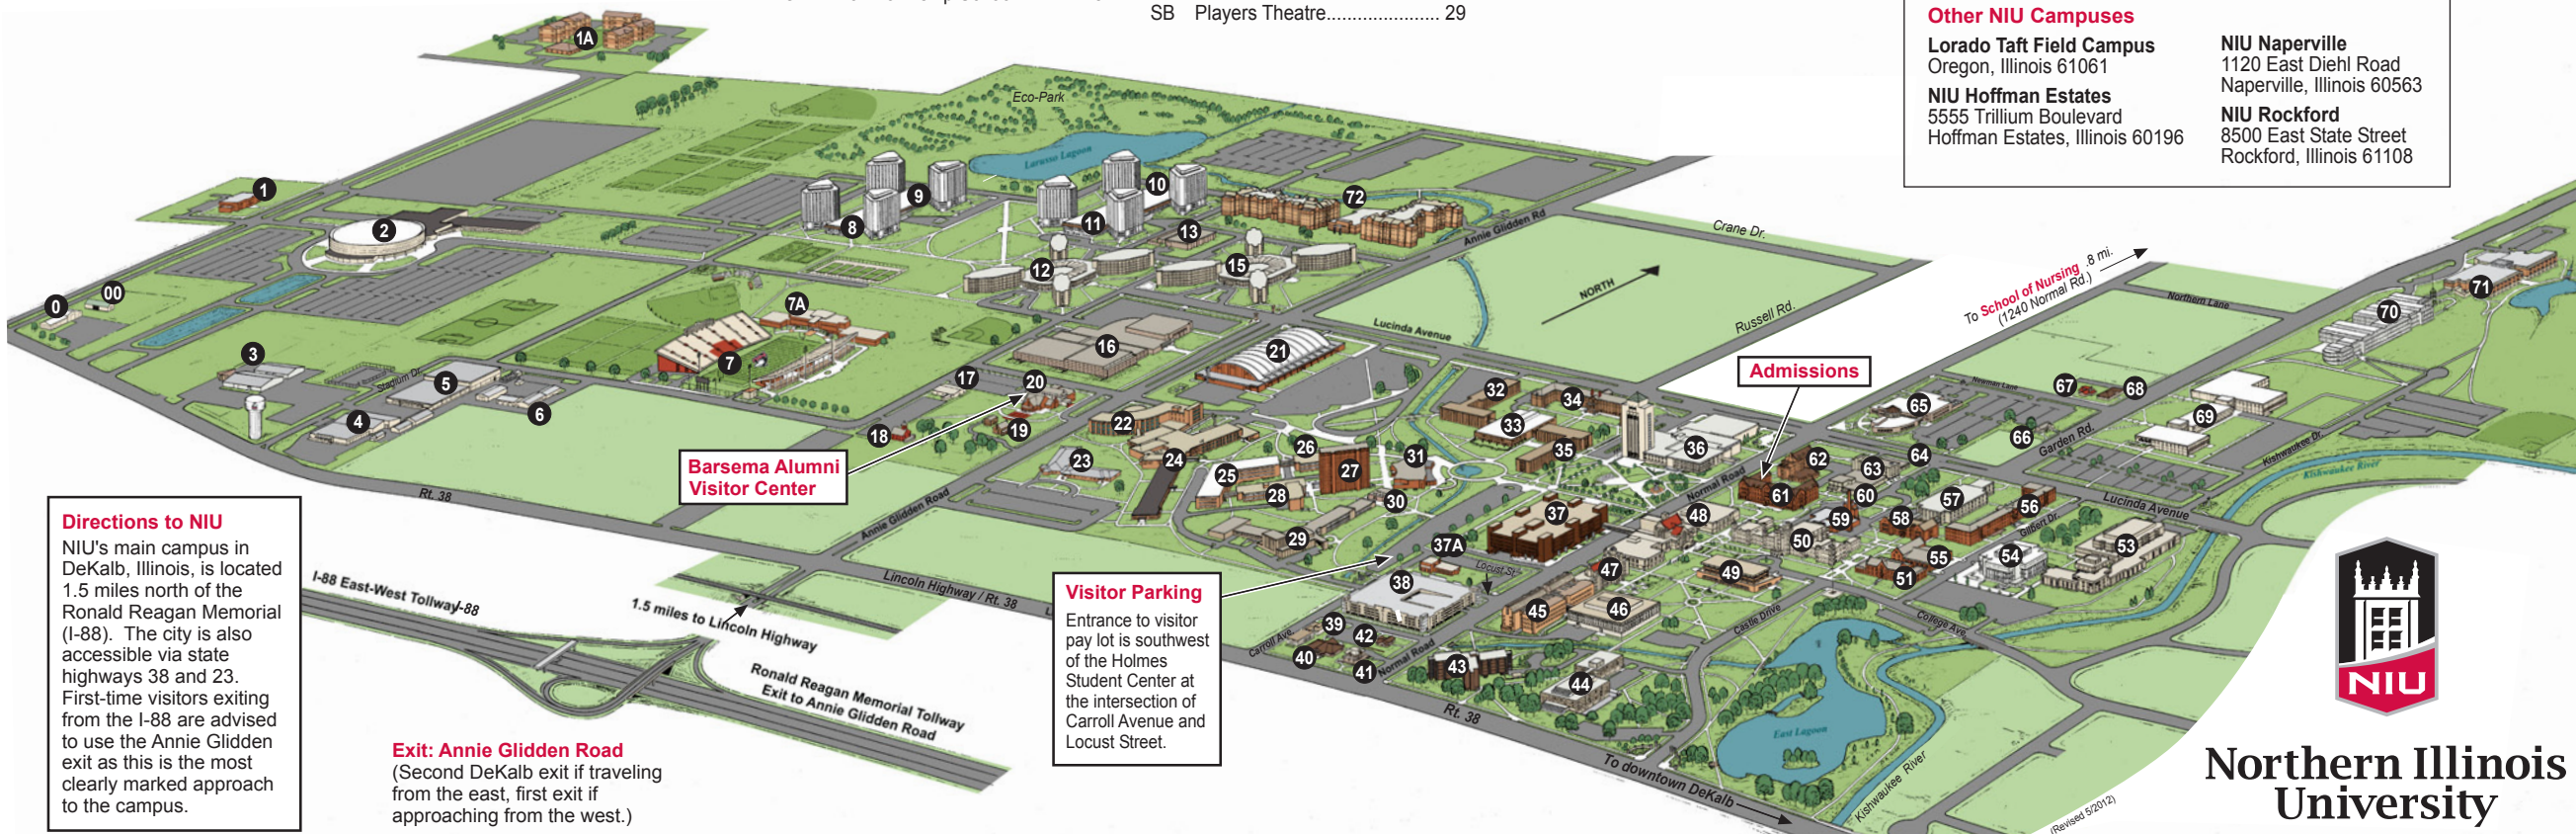

## Other DeKalb Facilities (Not Shown on Map)

AA	Art Annex	2211 Sycamore Road
UC	Center for Child Welfare and Education	University City, Unit H 817 West Lincoln Highway
LB	Illinois Council on Economic Education (ICEE)	155 North Third Street, Suite 504
BC	NIU Broadcast Center	801 North First Street
NS	NIU School of Nursing	1240 Normal Road
WL	Wellness Literacy Center	3100 Sycamore Road
SR	William R. Monat Building	Social Science Research Institute Third and Locust Streets

## Other NIU Campuses

**Lorado Taft Field Campus**  
Oregon, Illinois 61061

**NIU Hoffman Estates**  
5555 Trillium Boulevard  
Hoffman Estates, Illinois 60196

**NIU Naperville**  
1120 East Diehl Road  
Naperville, Illinois 60563

**NIU Rockford**  
8500 East State Street  
Rockford, Illinois 61108

**Directions to NIU**  
NIU's main campus in DeKalb, Illinois, is located 1.5 miles north of the Ronald Reagan Memorial (I-88). The city is also accessible via state highways 38 and 23. First-time visitors exiting from the I-88 are advised to use the Annie Glidden exit as this is the most clearly marked approach to the campus.

**Exit: Annie Glidden Road**  
(Second DeKalb exit if traveling from the east, first exit if approaching from the west.)

**Visitor Parking**  
Entrance to visitor pay lot is southwest of the Holmes Student Center at the intersection of Carroll Avenue and Locust Street.